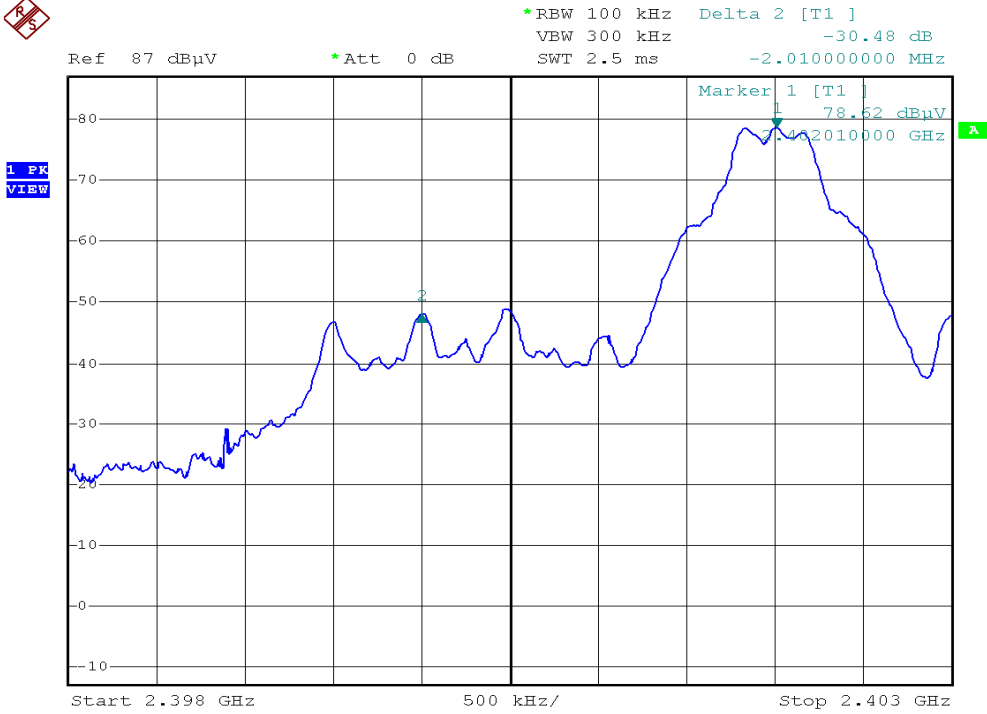

## Radiated Emission on the Bandedge Plots

### Base unit, Lowest channel