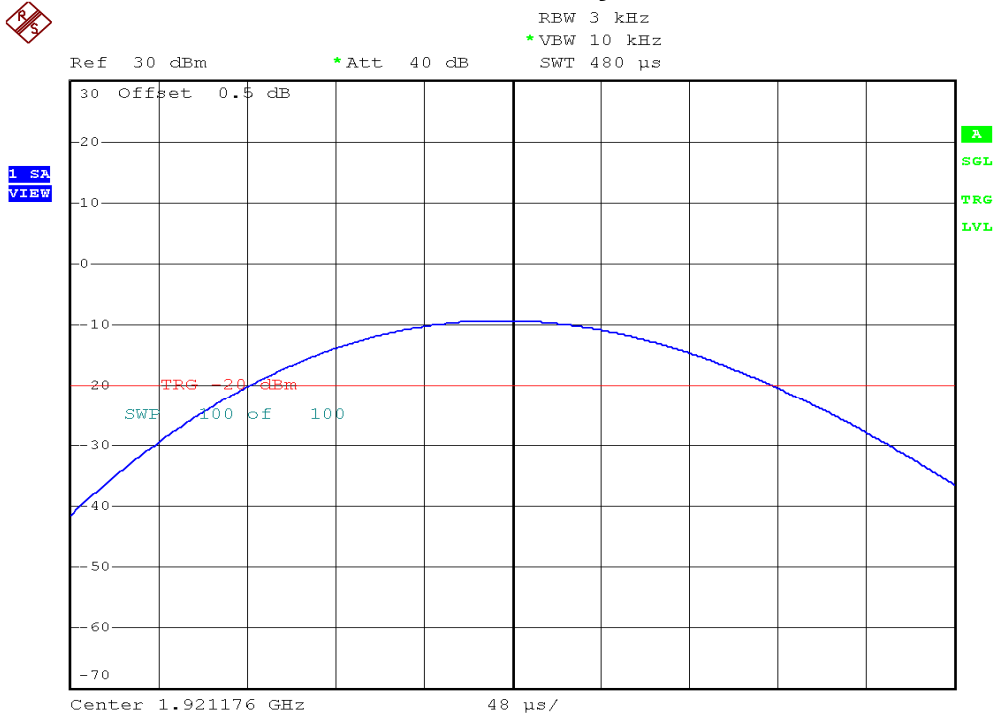

INTERTEK TESTING SERVICES

Power Spectral Density Plots

Base unit, lowest channel, traffic carrier

Base unit, highest channel, traffic carrier

INTERTEK TESTING SERVICES

Power Spectral Density Plots

Base unit, lowest channel, dummy carrier

Base unit, highest channel, dummy carrier