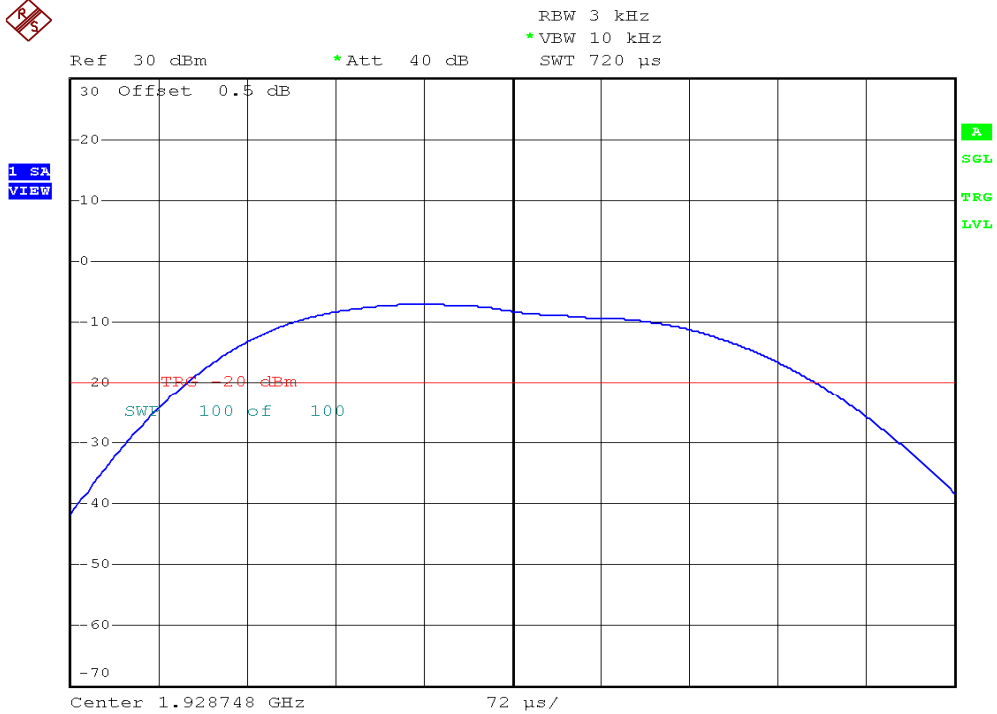

INTERTEK TESTING SERVICES

Power Spectral Density Plots

Base unit, lowest channel, traffic carrier

Base unit, highest channel, traffic carrier

INTERTEK TESTING SERVICES

Power Spectral Density Plots

Base unit, lowest channel, dummy carrier

Base unit, highest channel, dummy carrier