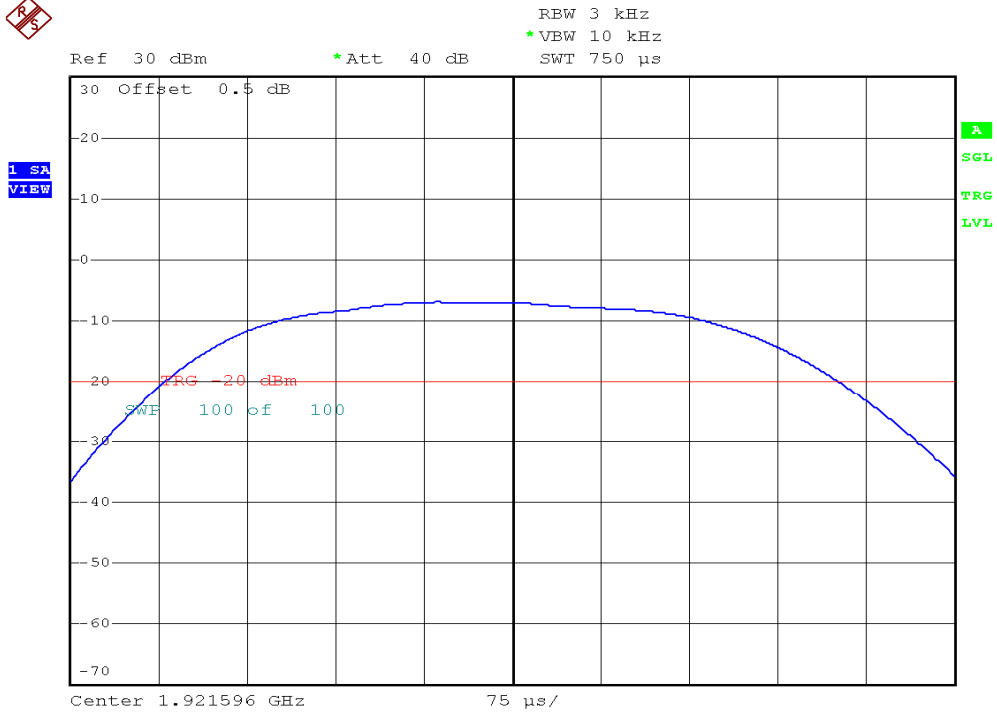

INTERTEK TESTING SERVICES

Power Spectral Density Plots

Base unit, lowest channel, traffic carrier

Base unit, highest channel, traffic carrier

INTERTEK TESTING SERVICES

Power Spectral Density Plots

Base unit, lowest channel, dummy carrier

Base unit, highest channel, dummy carrier