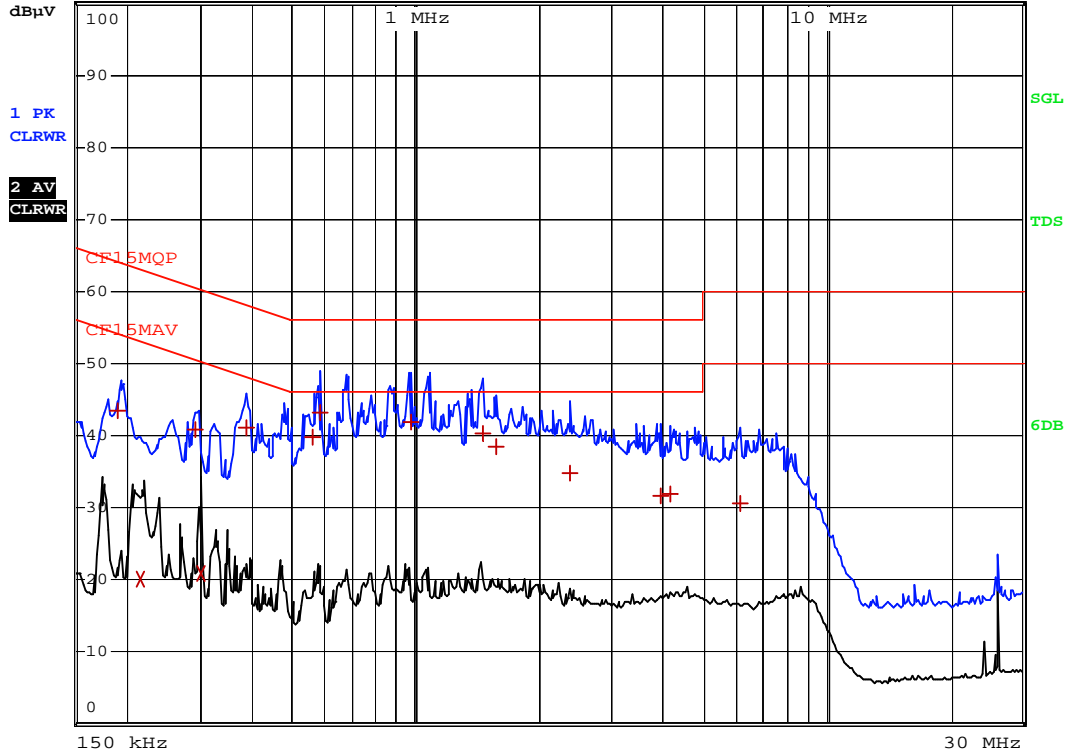

RBW 9 kHz
MT 1 s

Att 10 dB AUTO PREAMP OFF

Report No.: HK09030794-1
Talk Mode
AC Mains

EDIT PEAK LIST (Final Measurement Results)				
Trace1:		CF15MQP		
Trace2:		CF15MAV		
Trace3:		---		
TRACE	FREQUENCY	LEVEL dB μ V		DELTA LIMIT dB
1 Quasi Peak	190.5 kHz	43.49	N gnd	-20.52
2 Average	217.5 kHz	20.00	N gnd	-32.91
1 Quasi Peak	289.5 kHz	40.74	N gnd	-19.79
2 Average	298.5 kHz	20.92	N gnd	-29.36
1 Quasi Peak	384 kHz	41.15	N gnd	-17.03
1 Quasi Peak	564 kHz	39.86	N gnd	-16.13
1 Quasi Peak	586.5 kHz	43.19	N gnd	-12.80
1 Quasi Peak	978 kHz	41.89	N gnd	-14.10
1 Quasi Peak	1.464 MHz	40.38	N gnd	-15.62
1 Quasi Peak	1.572 MHz	38.51	N gnd	-17.48
1 Quasi Peak	2.382 MHz	34.68	N gnd	-21.31
1 Quasi Peak	3.957 MHz	31.70	N gnd	-24.29
1 Quasi Peak	4.173 MHz	31.77	N gnd	-24.23
1 Quasi Peak	6.162 MHz	30.54	N gnd	-29.45