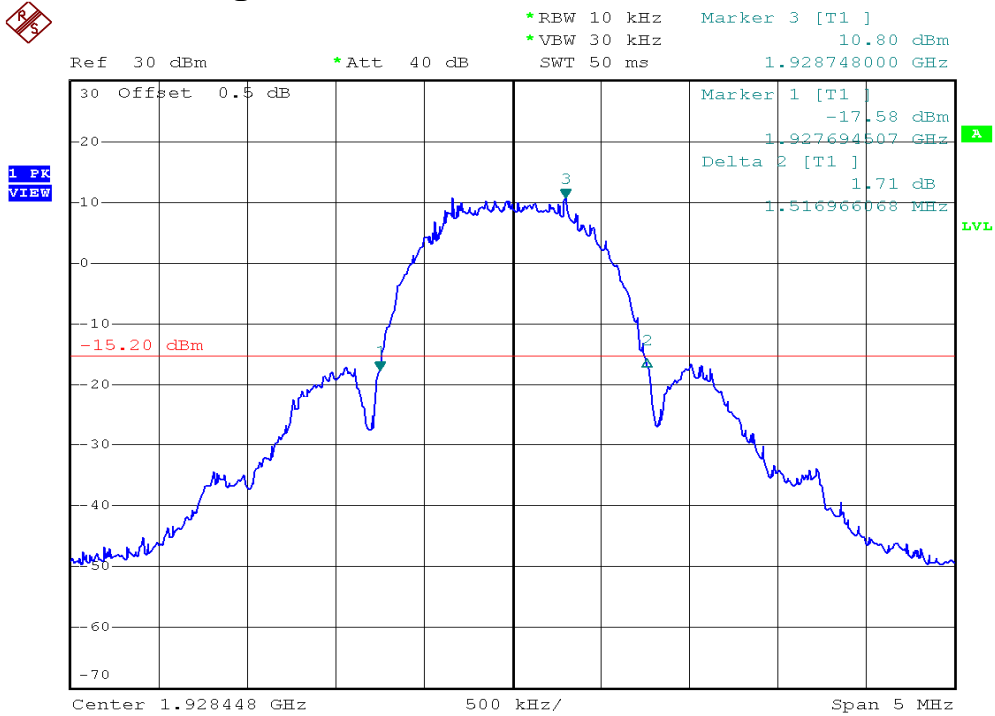

INTERTEK TESTING SERVICES

26dB Emission Bandwidth Plots

Base unit, lowest channel, traffic carrier

Base unit, highest channel, traffic carrier

INTERTEK TESTING SERVICES

26dB Emission Bandwidth Plots

Base unit, lowest channel, dummy carrier

Base unit, highest channel, dummy carrier