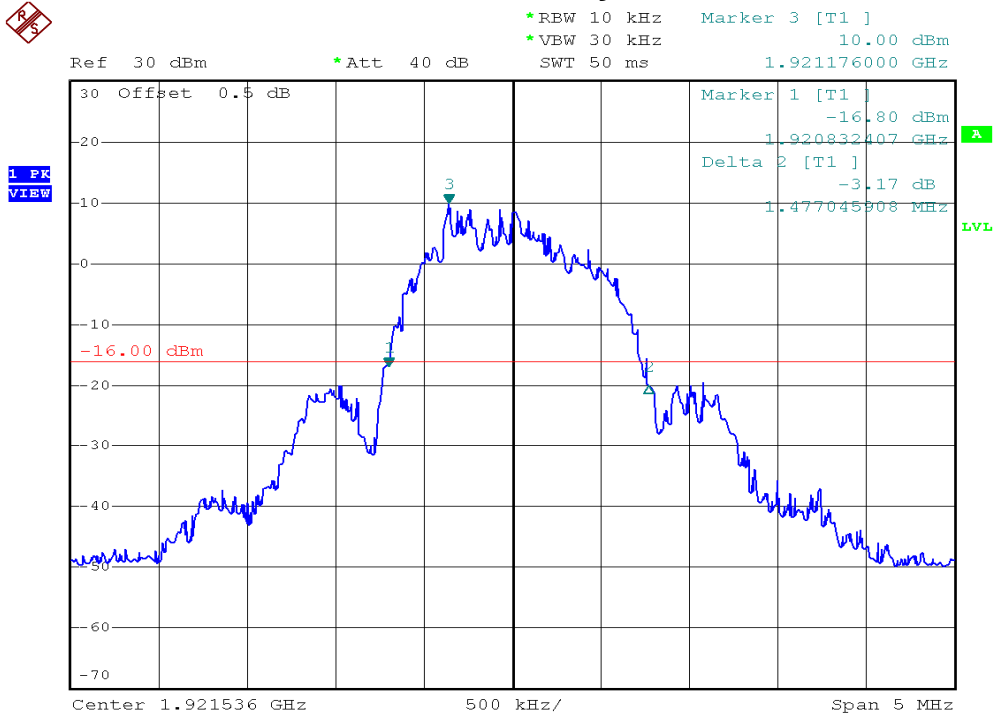

INTERTEK TESTING SERVICES

26dB Emission Bandwidth Plots

Base unit, lowest channel, traffic carrier

Base unit, highest channel, traffic carrier

INTERTEK TESTING SERVICES

26dB Emission Bandwidth Plots

Base unit, lowest channel, dummy carrier

Base unit, highest channel, dummy carrier