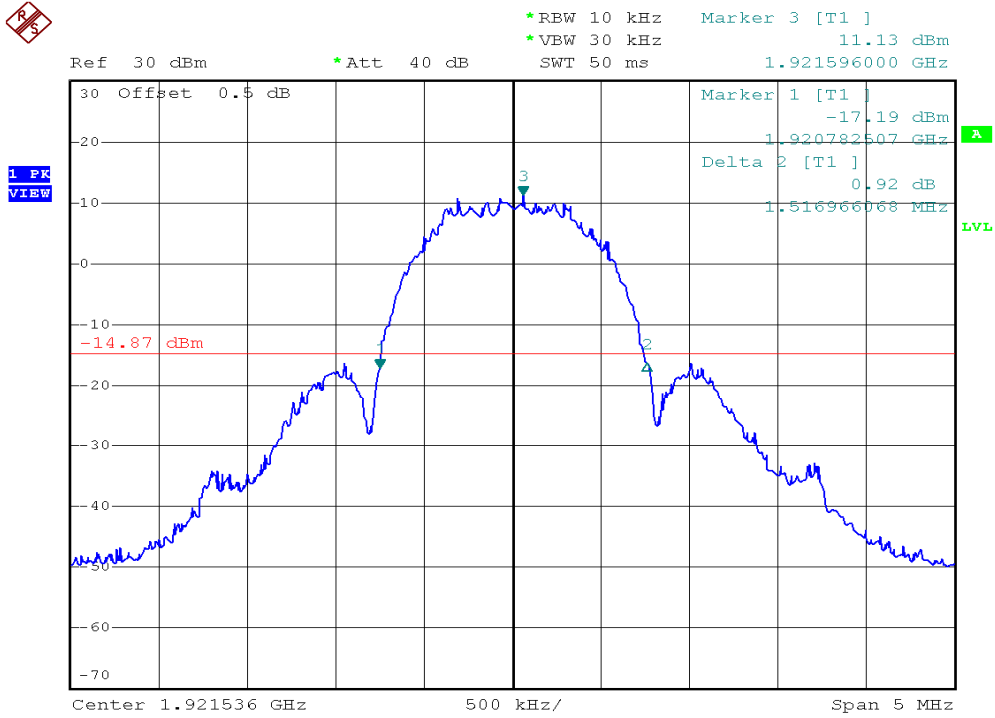

INTERTEK TESTING SERVICES

26dB Emission Bandwidth Plots

Base unit, lowest channel, traffic carrier

Base unit, highest channel, traffic carrier

INTERTEK TESTING SERVICES

26dB Emission Bandwidth Plots

Base unit, lowest channel, dummy carrier

Base unit, highest channel, dummy carrier