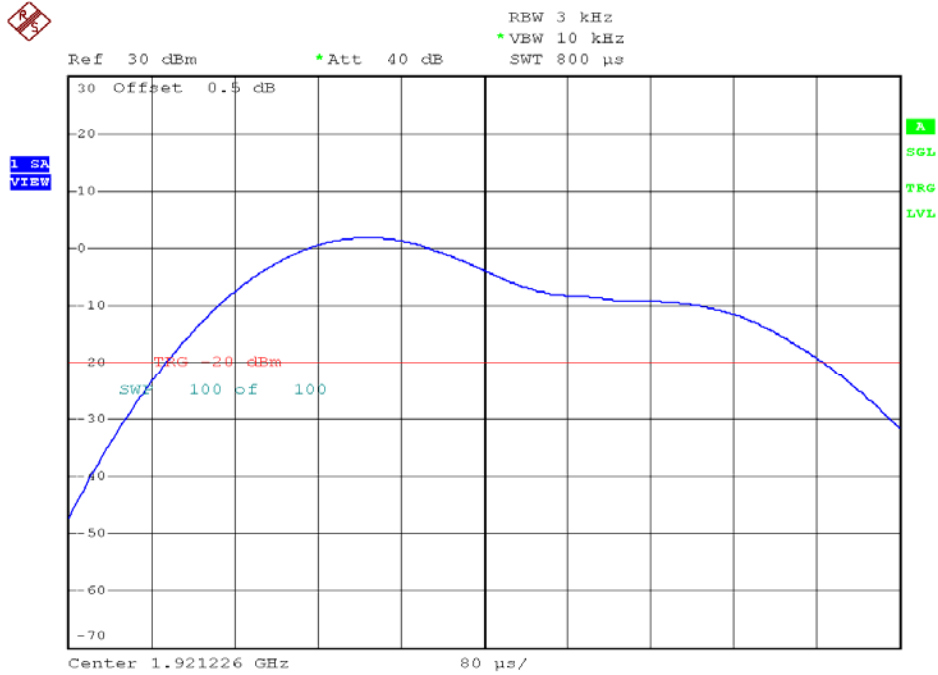

INTERTEK TESTING SERVICES

Power Spectral Density Plots

Plot 3A

Plot 3B