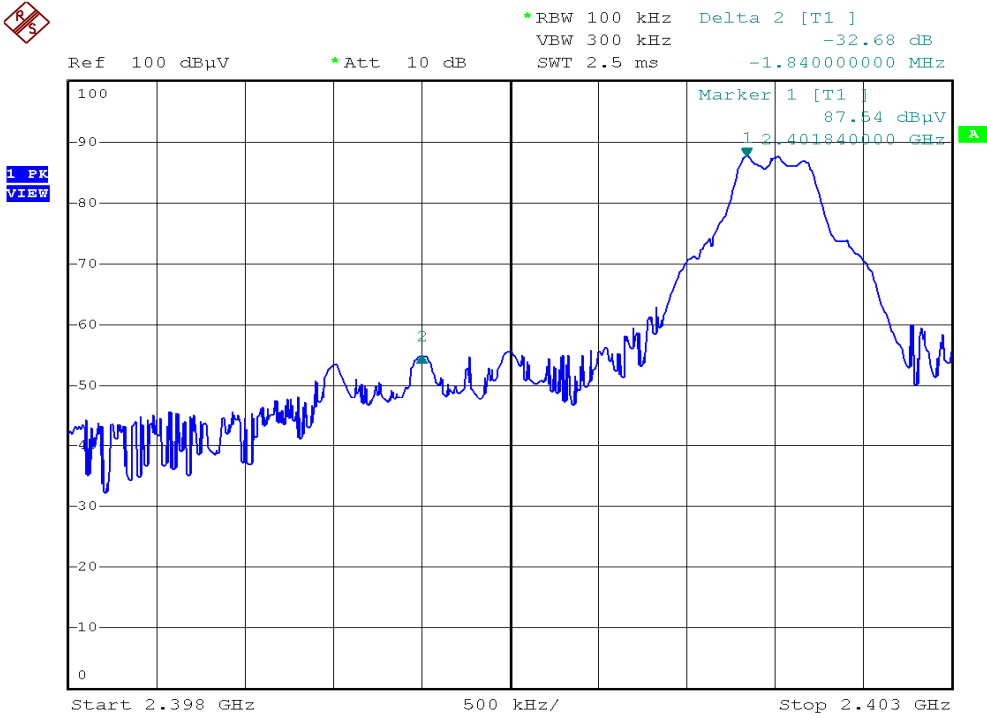

INTERTEK TESTING SERVICES

Radiated Emission on the Bandedge Plots (Model: TL92278)

Plot B1A1