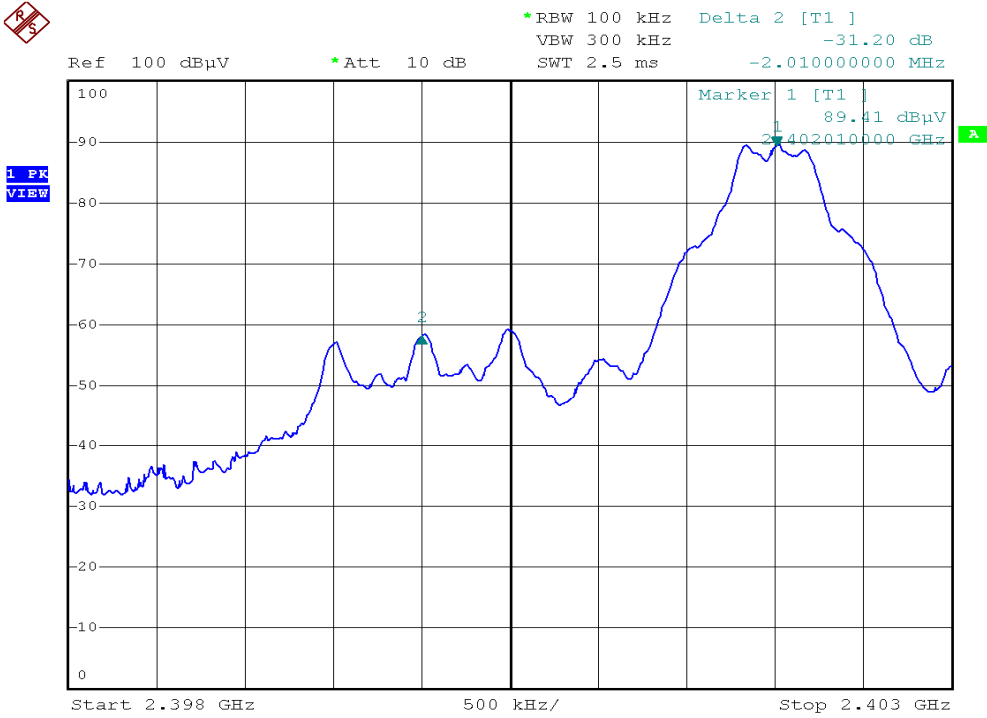

INTERTEK TESTING SERVICES

Radiated Emission on the Bandedge Plots (Model: TL91278)

Plot B1A2