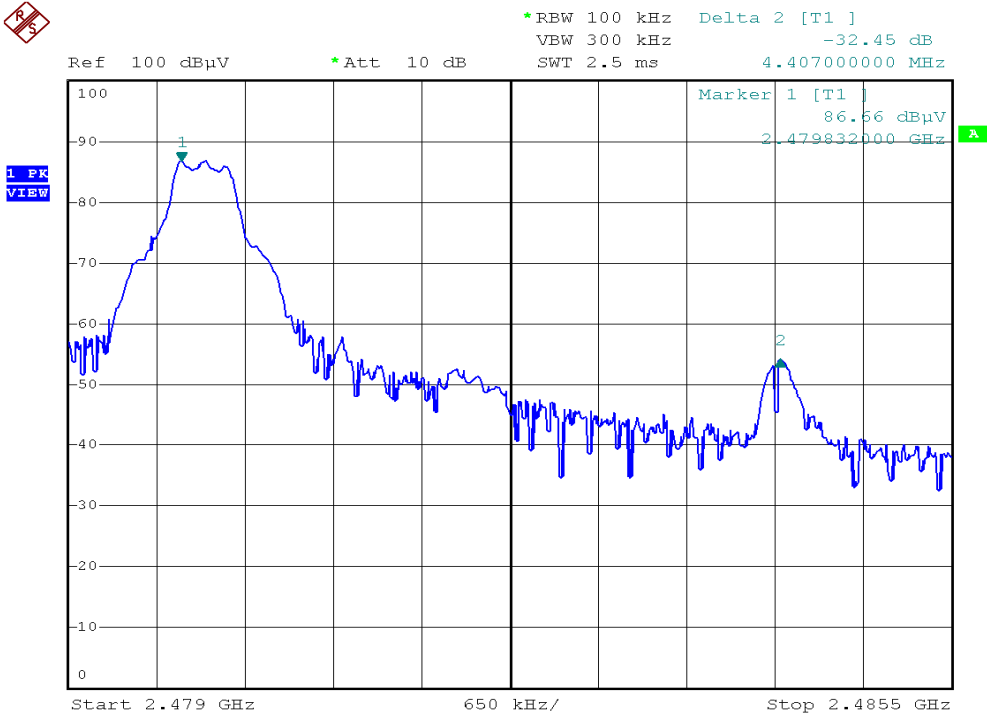

INTERTEK TESTING SERVICES

Radiated Emission on the Bandedge Plots (Model: TL92278)

Plot B1B1