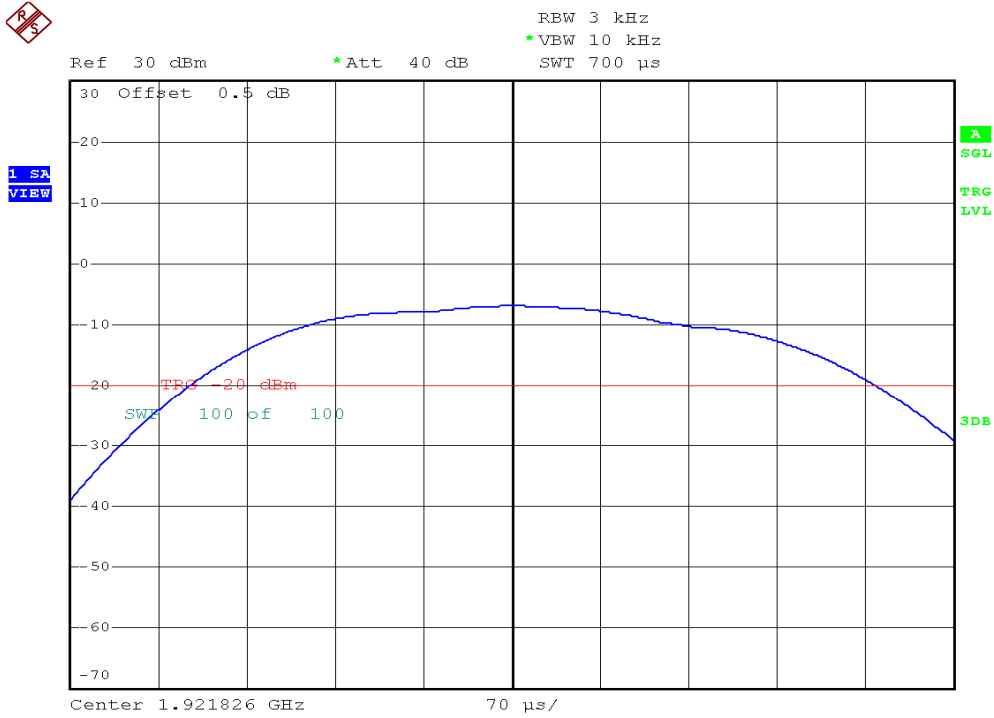

INTERTEK TESTING SERVICES

Power Spectral Density Plots

Plot B3A2