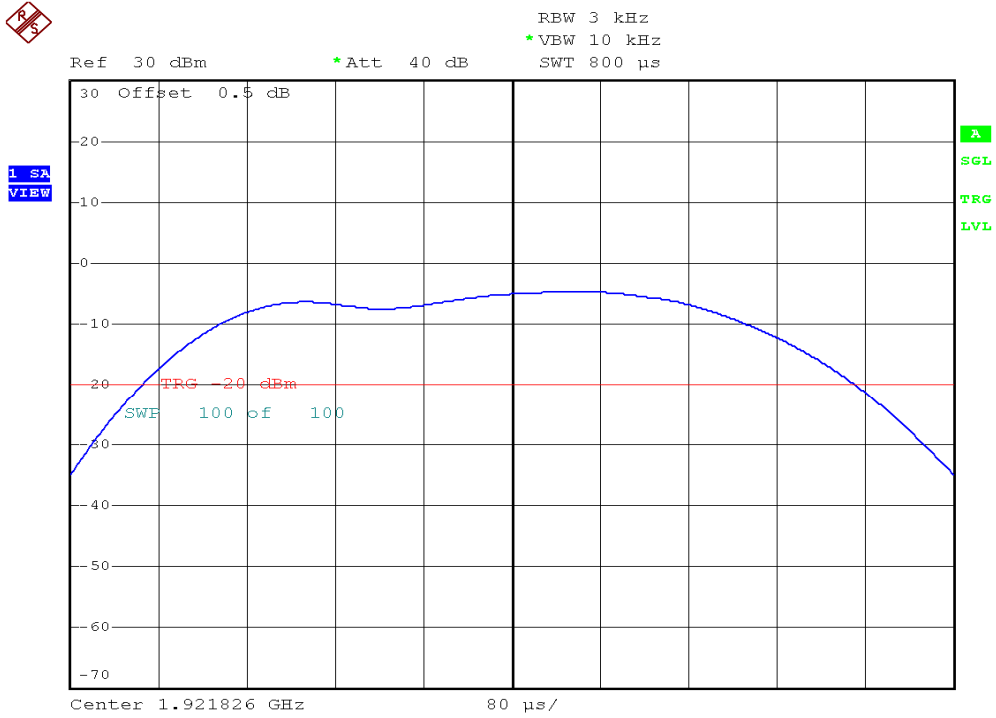

INTERTEK TESTING SERVICES

Power Spectral Density Plots

Plot B3A1