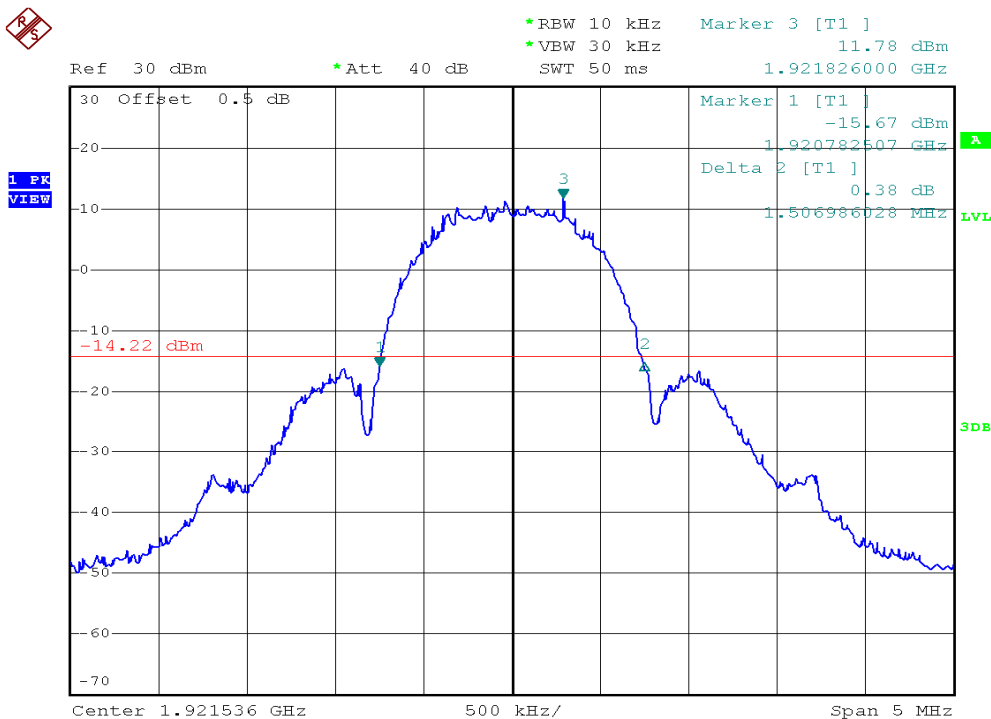

INTERTEK TESTING SERVICES

26dB Emission Bandwidth Plots

Plot B1A

Plot B1D

INTERTEK TESTING SERVICES

26dB Emission Bandwidth Plots

Plot B1G

Plot B1J