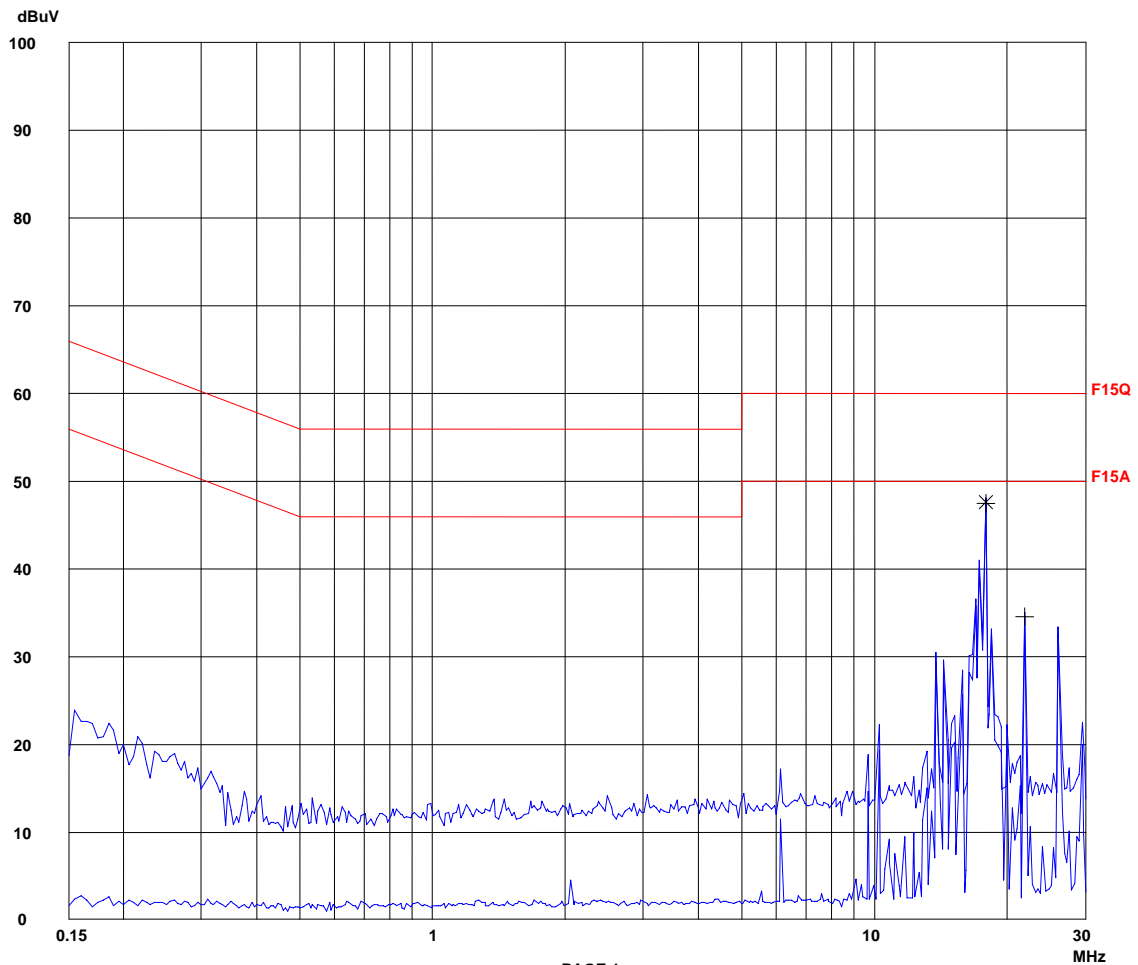

Report No.: HK08061147-1  
Bluetooth Tx Mode  
AC Mains "L"

Scan Settings (1 Range)

Frequencies			Receiver Settings					
Start	Stop	Step	IF BW	Detector	M-Time	Atten	Preamp	OpRge
150k	30M	5k	10k	PK+AV	10ms	AUTO	LN OFF	60dB

Final Measurement: x QP / + AV  
Meas Time: 1 s  
Subranges: 16  
Acc Margin: 20dB

Transducer No.	Start	Stop	Name
2	1 9k	30M	EW0700
3	9k	30M	EW2454
12	9k	30M	EW0090

Report No.: HK08061147-1  
Bluetooth Tx Mode  
AC Mains "L"

Scan Settings (1 Range)

Frequencies			Receiver Settings					
Start	Stop	Step	IF BW	Detector	M-Time	Atten	Preamp	OpRge
150k	30M	5k	10k	PK+AV	10ms	AUTO	LN OFF	60dB

Final Measurement Results:

Frequency	QP Level	QP Limit	Delta
MHz	dBuV	dBuV	dB
17.85500	47.5	60.0	-12.5

|----- Frequencies -----||----- Receiver Settings -----|

Start	Stop	Step	IF BW	Detector	M-Time	Atten	Preamp	OpRge
150k	30M	5k	10k	PK+AV	10ms	AUTO	LN OFF	60dB

Final Measurement: x QP / + AV

Meas Time: 1 s  
Subranges: 16  
Acc Margin: 20dB