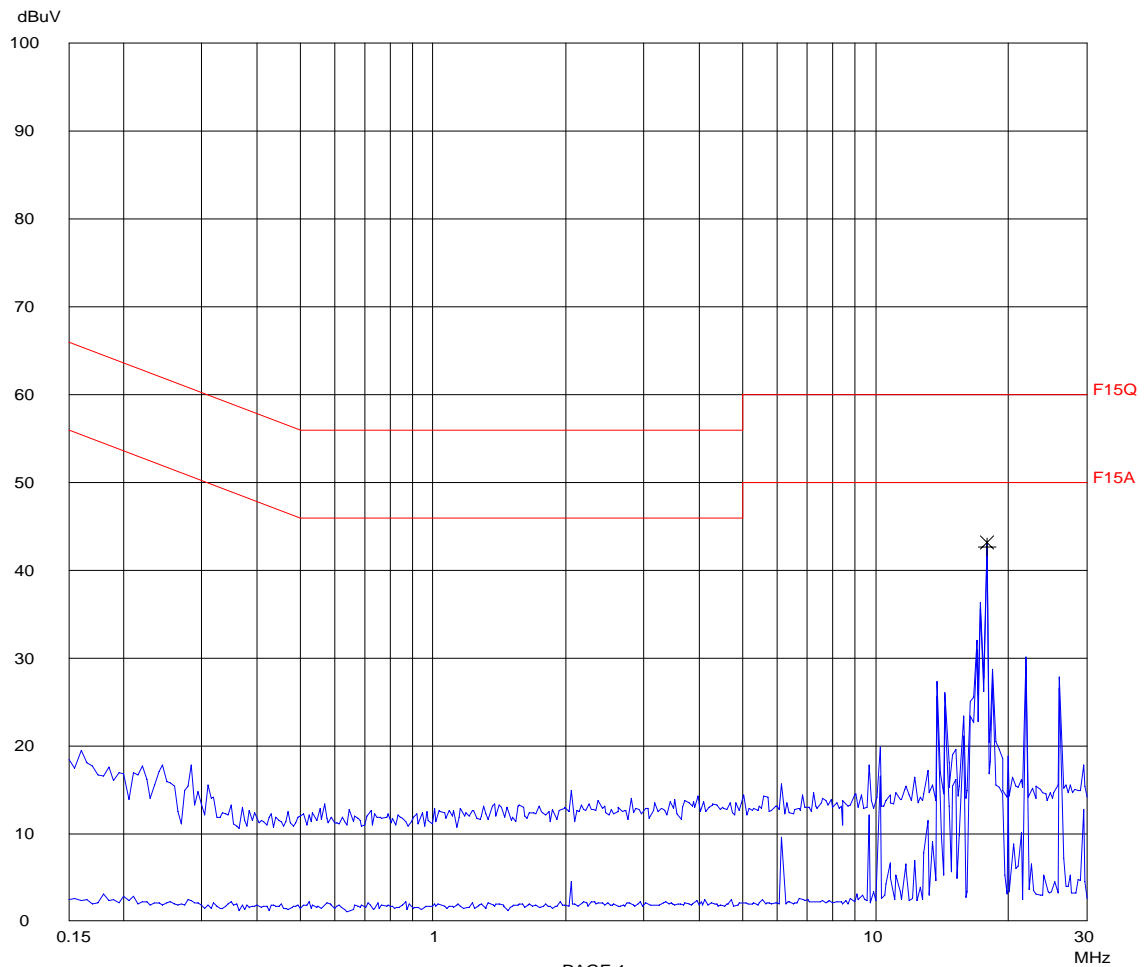

Report No.: HK08061147-1
Bluetooth Tx Mode
AC Mains "N"

Report No.:HK080

Scan Settings (1 Range)

|----- Frequencies -----||----- Receiver Settings -----|

Start	Stop	Step	IF BW	Detector	M-Time	Atten	Preamp	OpRge
150k	30M	5k	10k	PK+AV	10ms	AUTO	LN OFF	60dB

Final Measurement: x QP / + AV

Meas Time: 1 s
Subranges: 16
Acc Margin: 20dB

Transducer No.	Start	Stop	Name
2	1 9k	30M	EW0700
3	9k	30M	EW2454
12	9k	30M	EW0090