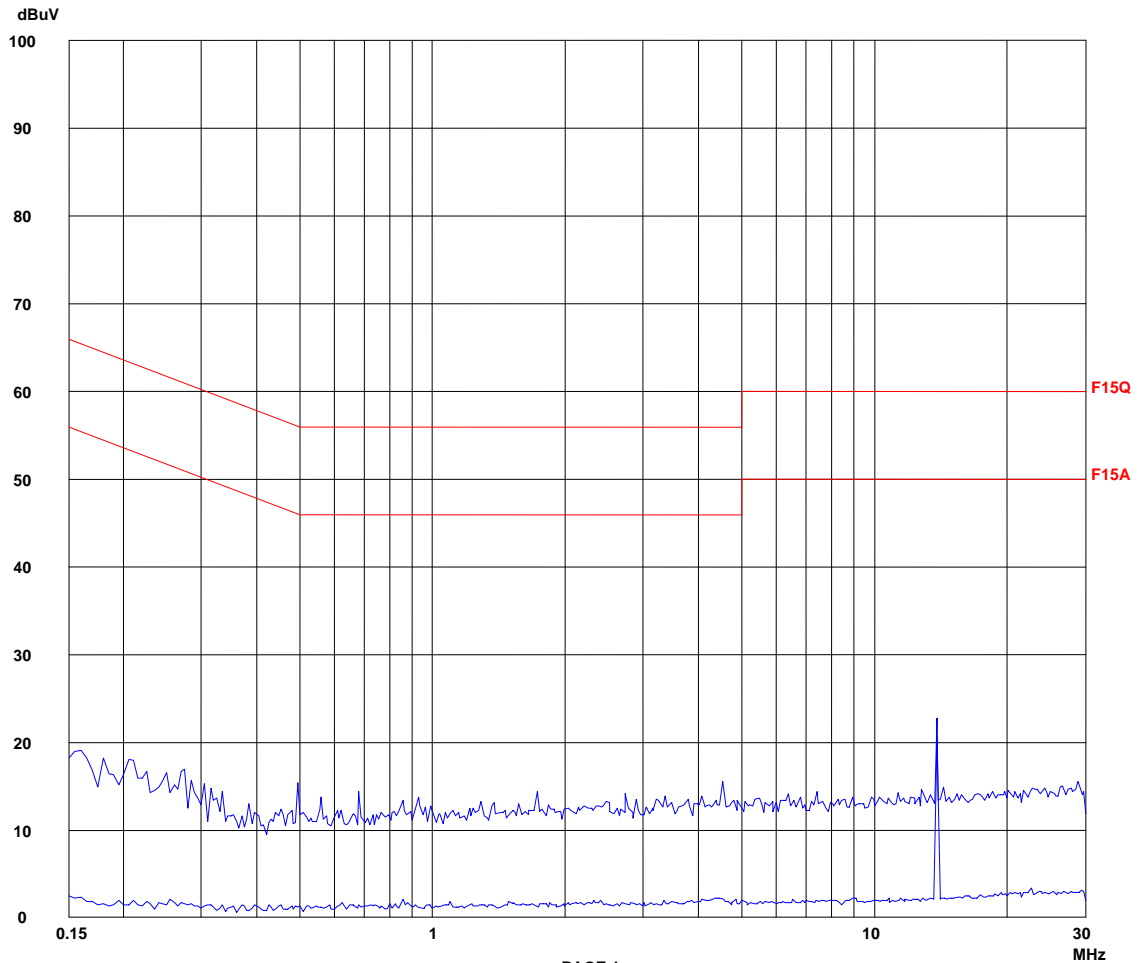

Report No.: HK08061139-1
Talk Mode
AC Mains "N"

Scan Settings (1 Range)

Frequencies			Receiver Settings					
Start	Stop	Step	IF BW	Detector	M-Time	Atten	Preamp	OpRge
150k	30M	5k	10k	PK+AV	10ms	AUTO	LN OFF	60dB

Final Measurement: x QP / + AV
Meas Time: 1 s
Subranges: 16
Acc Margin: 20dB

Transducer No.	Start	Stop	Name
2	1 9k	30M	EW0700
3	9k	30M	EW2454
12	9k	30M	EW0090

Report No.: HK08061139-1
Talk Mode
AC Mains "N"

Scan Settings (1 Range)

|----- Frequencies -----||----- Receiver Settings -----|
Start Stop Step IF BW Detector M-Time Atten Preamp OpRge
150k 30M 5k 10k PK+AV 10ms AUTO LN OFF 60dB

Final Measurement Results: