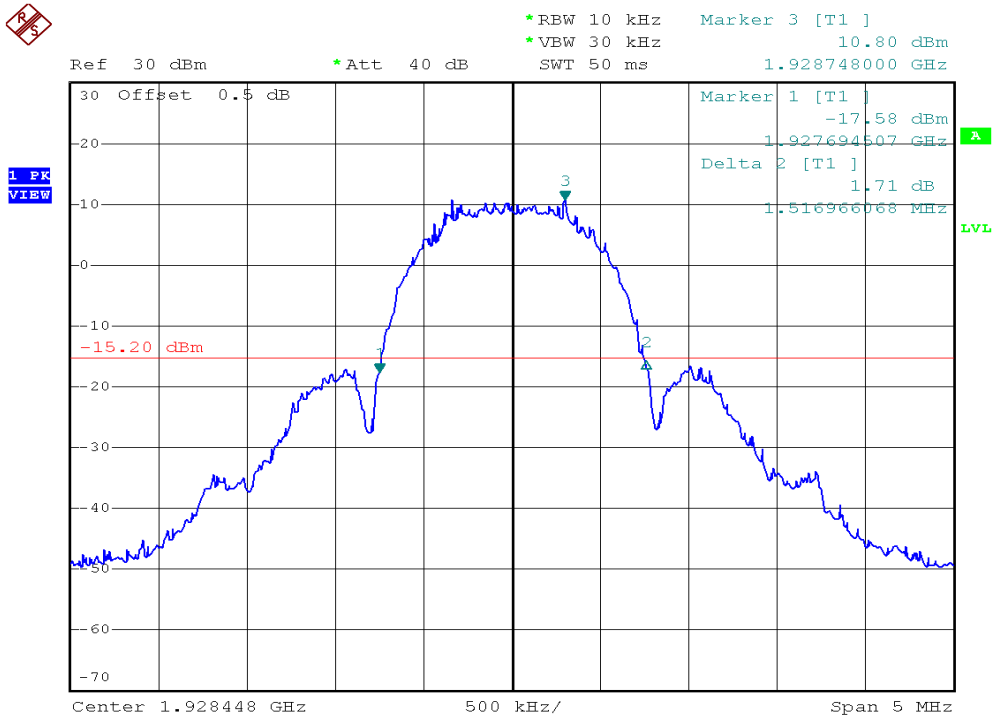

Plot B1G

Plot B1D