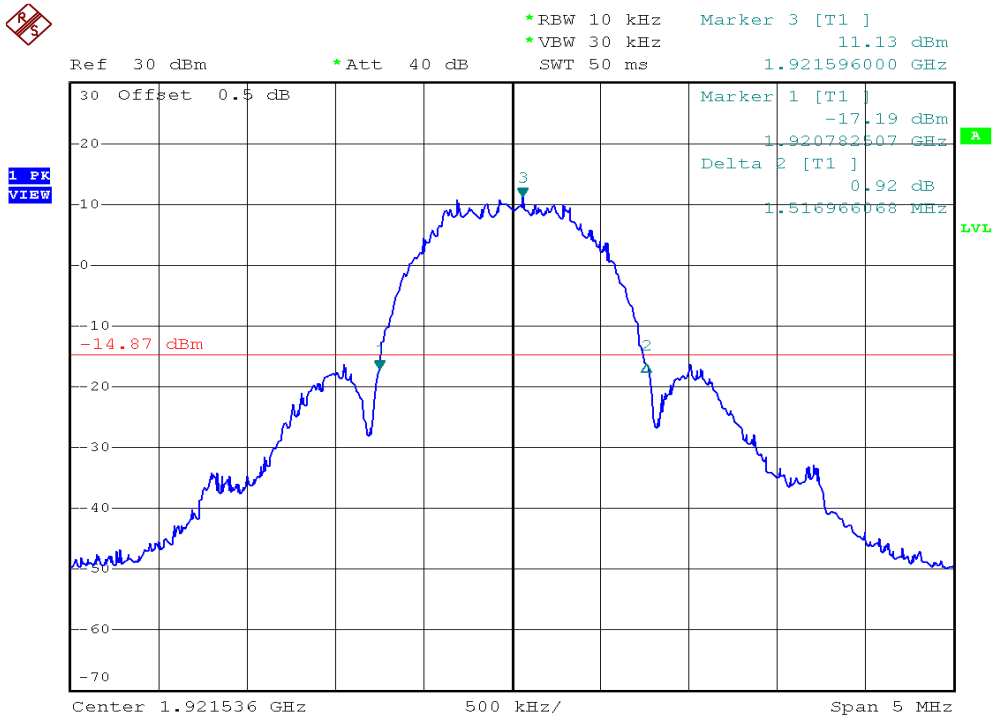

INTERTEK TESTING SERVICES

26dB Emission Bandwidth Plots

Plot B1A