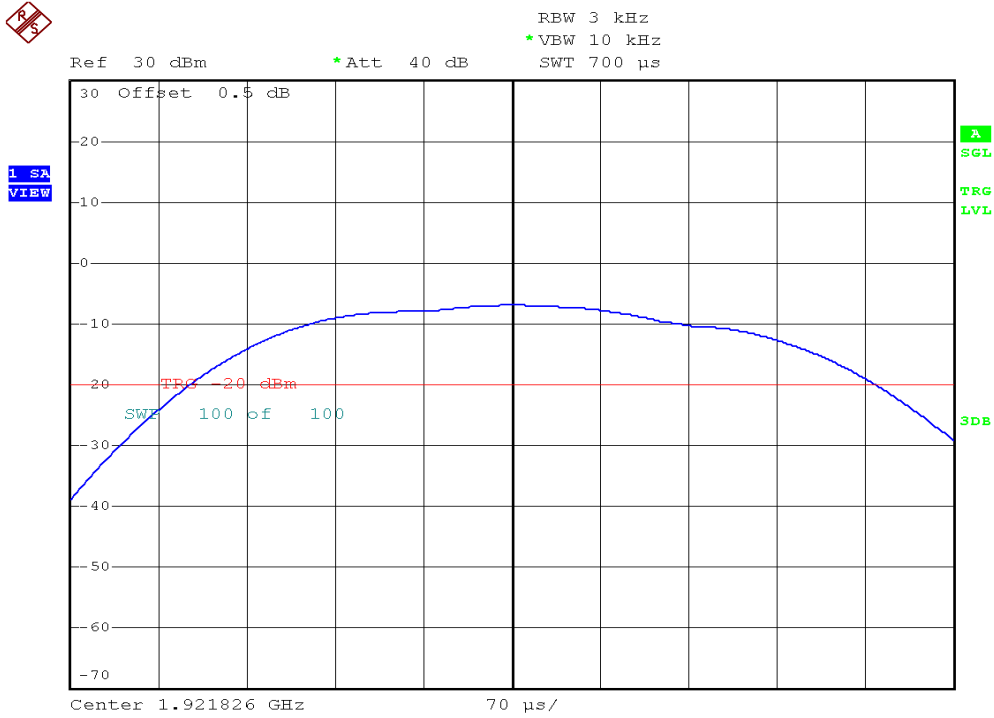

INTERTEK TESTING SERVICES

Power Spectral Density Plots

Plot 3A