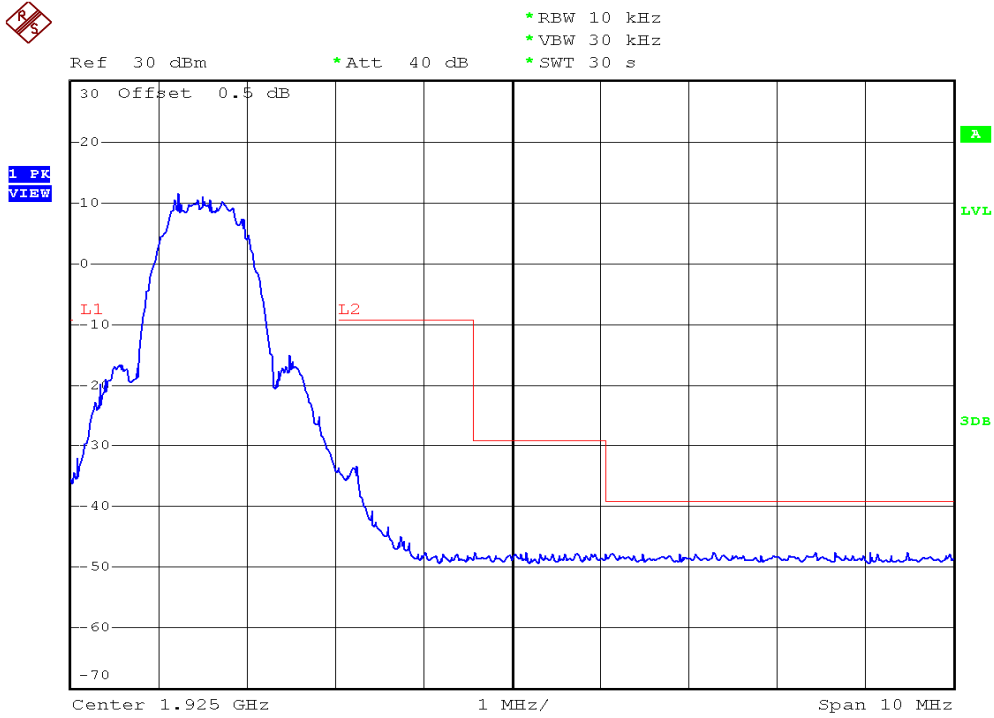

INTERTEK TESTING SERVICES

Unwanted Emission Inside The Sub-Band Plots

Plot 4A

Plot 4B

INTERTEK TESTING SERVICES

Unwanted Emission Inside The Sub-Band Plots

Plot 4C

Plot 4D