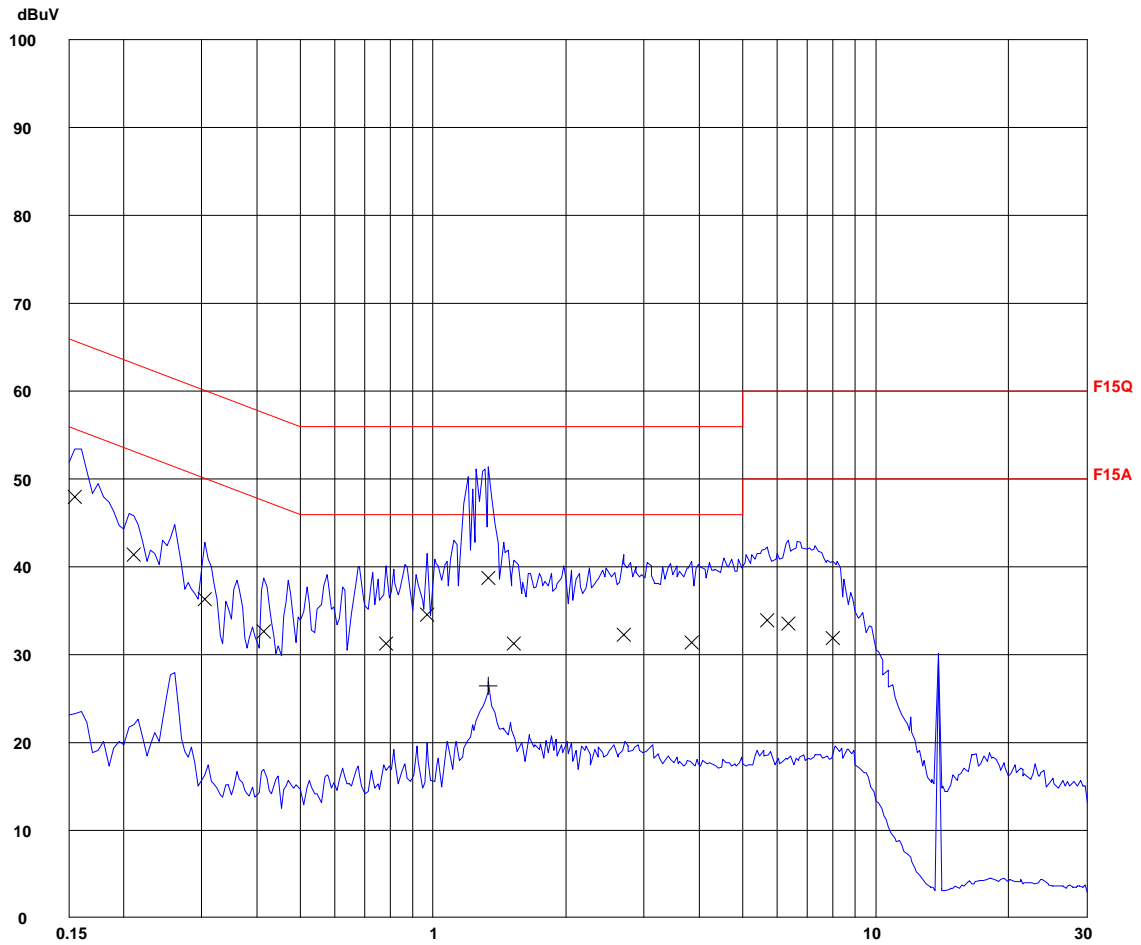

Final Measurement: x QP / + AV
Meas Time: 1 s
Subranges: 16
Acc Margin: 20dB

Transducer No.	Start	Stop	Name
2	1 9k	30M	EW0700
3	9k	30M	EW2454
12	9k	30M	EW0090

Report No.: HK08090801-1
Adaptor: Ten Pao 2nd
Base Talk
AC Mains "N"

Frequency	QP Level	QP Limit	Delta
MHz	dBuV	dBuV	dB
0.15500	48.8	65.7	-16.9
0.21000	42.2	63.2	-21.0
0.31000	35.3	60.0	-24.7
0.51500	34.6	56.0	-21.4
0.73500	34.5	56.0	-21.5
0.84000	33.1	56.0	-22.9
1.25000	36.9	56.0	-19.1
1.54500	32.1	56.0	-23.9
2.79500	30.5	56.0	-25.5
3.90500	31.1	56.0	-24.9
5.63000	31.5	60.0	-28.5
6.22500	33.1	60.0	-26.9

Frequency	AV Level	AV Limit	Delta
MHz	dBuV	dBuV	dB
1.27500	30.5	46.0	-15.5

* Limit exceeded

Report No.: HK08090801-1
Adaptor: Ten Pao 2nd
Base Talk
AC Mains "L"

Scan Settings (1 Range)

Frequencies			Receiver Settings					
Start	Stop	Step	IF BW	Detector	M-Time	Atten	Preamp	OpRge
150k	30M	5k	10k	PK+AV	10ms	AUTO	LN OFF	60dB

Final Measurement: x QP / + AV
Meas Time: 1 s
Subranges: 16
Acc Margin: 20dB

Transducer No.	Start	Stop	Name
2	1 9k	30M	EW0700
3	9k	30M	EW2454
12	9k	30M	EW0090

Report No.: HK08090801-1
Adaptor: Ten Pao 2nd
Base Talk
AC Mains "L"