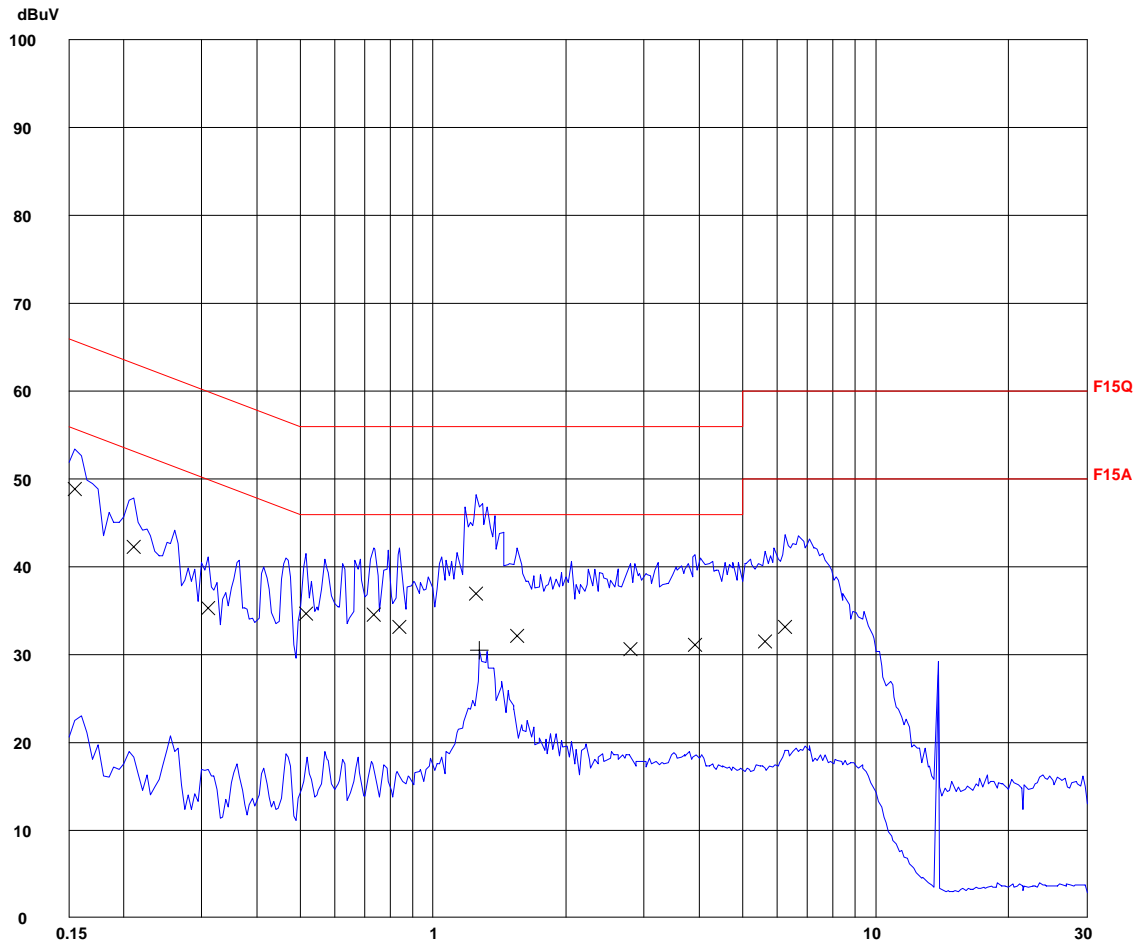

Report No.: HK08090801-1
Adaptor: Ten Pao 2nd
Base Talk
AC Mains "N"

Scan Settings (1 Range)

Frequencies			Receiver Settings					
Start	Stop	Step	IF BW	Detector	M-Time	Atten	Preamp	OpRge
150k	30M	5k	10k	PK+AV	10ms	AUTO	LN OFF	60dB

Final Measurement: x QP / + AV
Meas Time: 1 s
Subranges: 16
Acc Margin: 20dB

Transducer No.	Start	Stop	Name
2	1 9k	30M	EW0700
3	9k	30M	EW2454
12	9k	30M	EW0090

Report No.: HK08090801-1
Adaptor: Ten Pao 2nd
Base Talk
AC Mains "N"

Scan Settings (1 Range)

|----- Frequencies -----||----- Receiver Settings -----|
Start Stop Step IF BW Detector M-Time Atten Preamp OpRge
150k 30M 5k 10k PK+AV 10ms AUTO LN OFF 60dB

Final Measurement Results:

Final Measurement: x QP / + AV
Meas Time: 1 s
Subranges: 16
Acc Margin: 20dB

Transducer No.	Start	Stop	Name
2	1 9k	30M	EW0700
3	9k	30M	EW2454
12	9k	30M	EW0090

Report No.: HK08090801-1
Adaptor: Ten Pao 2nd
Base Talk
AC Mains "L"