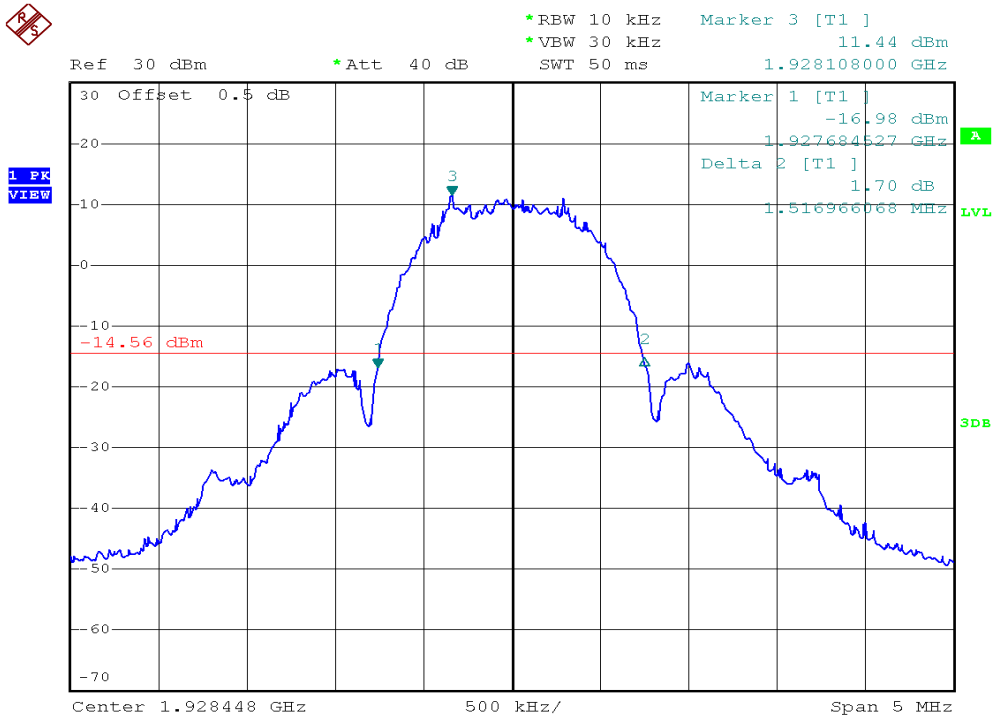

INTERTEK TESTING SERVICES

26dB Emission Bandwidth Plots

Plot 1A

Plot 1D

INTERTEK TESTING SERVICES

26dB Emission Bandwidth Plots

Plot 1G

Plot 1J