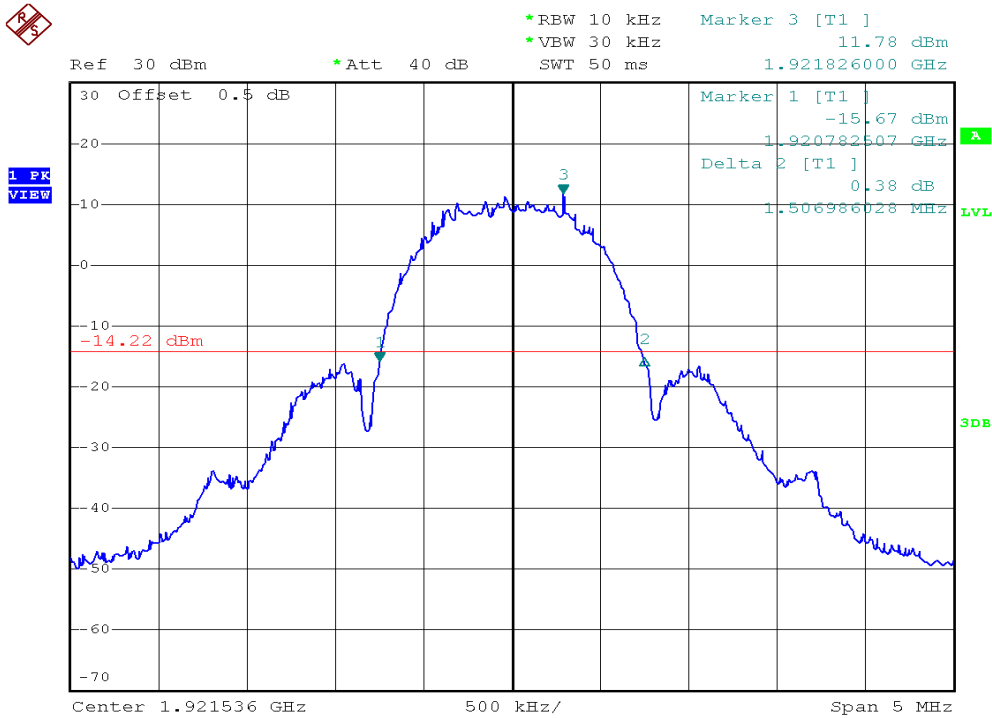

INTERTEK TESTING SERVICES

26dB Emission Bandwidth Plots

Plot 1A

Plot 1D

INTERTEK TESTING SERVICES

26dB Emission Bandwidth Plots

Plot 1G

Plot 1J