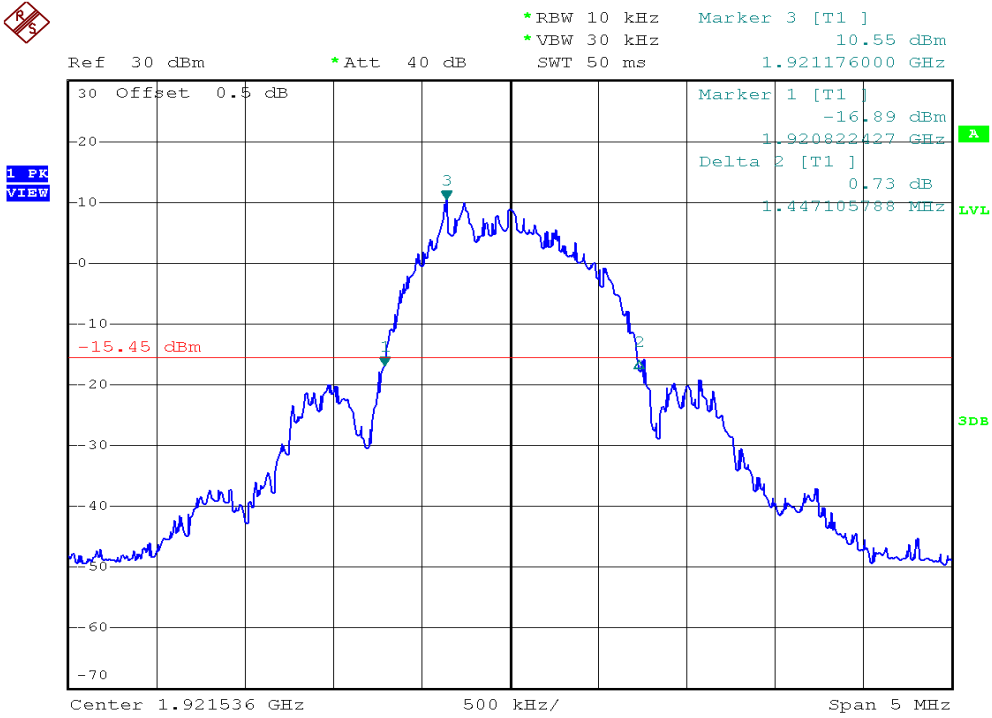

INTERTEK TESTING SERVICES

26dB Emission Bandwidth Plots

Plot 1A

Plot 1D

INTERTEK TESTING SERVICES

26dB Emission Bandwidth Plots

Plot 1G

Plot 1J