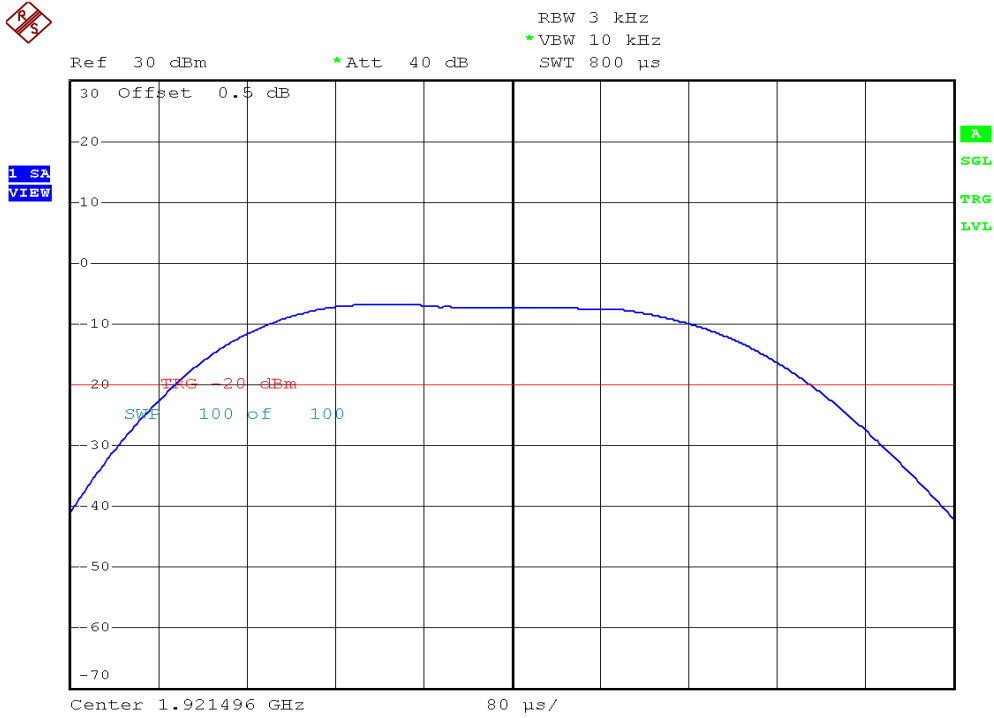

INTERTEK TESTING SERVICES

Power Spectral Density Plots

Plot 3A