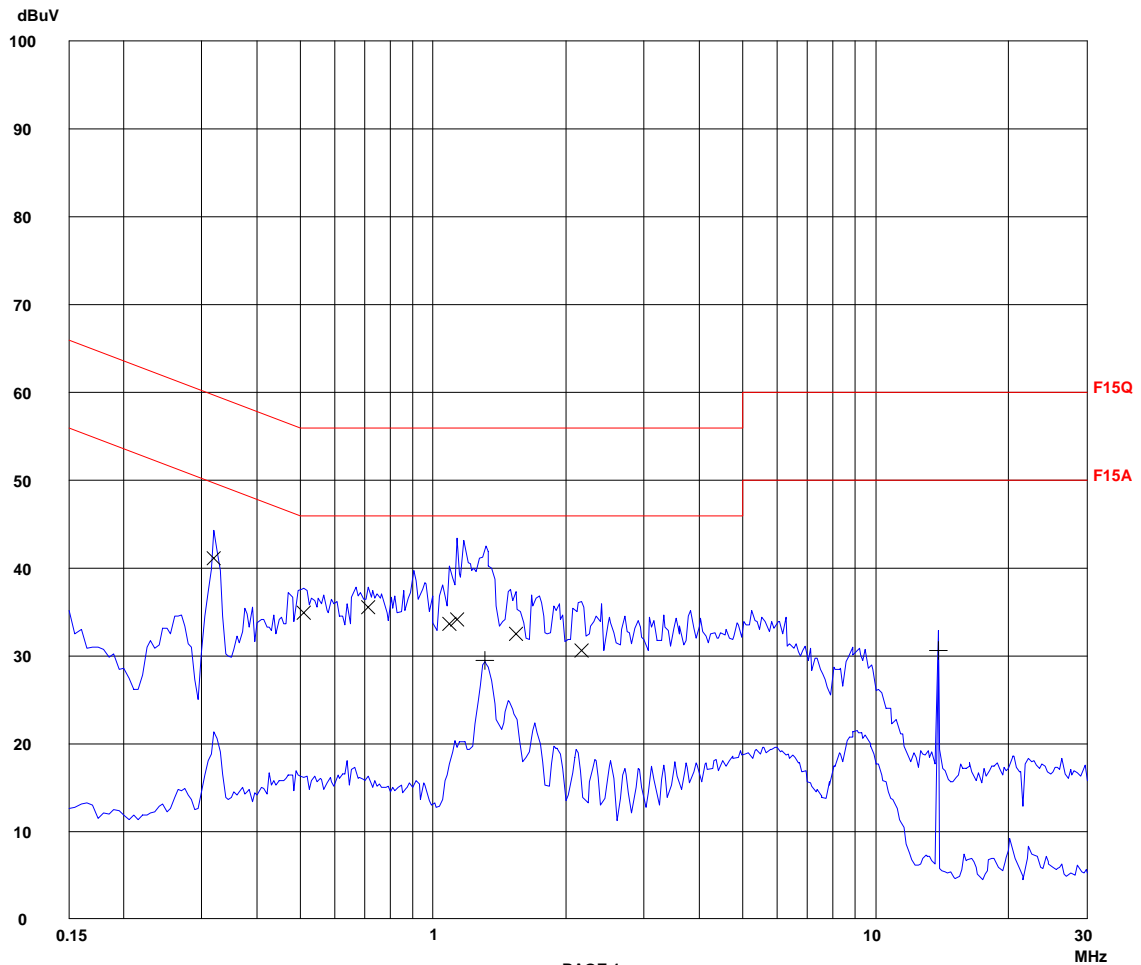

Report No.: HK08090801-1
DECT Base Talking Mode
AC Mains "N"

Scan Settings (1 Range)

Frequencies			Receiver Settings					
Start	Stop	Step	IF BW	Detector	M-Time	Atten	Preamp	OpRge
150k	30M	5k	10k	PK+AV	10ms	AUTO	LN OFF	60dB

Final Measurement: x QP / + AV
Meas Time: 1 s
Subranges: 16
Acc Margin: 20dB

Transducer No.	Start	Stop	Name
2	1 9k	30M	EW0700
3	9k	30M	EW2454
12	9k	30M	EW0090

Report No.: HK08090801-1
DECT Base Talking Mode
AC Mains "N"

Scan Settings (1 Range)

|----- Frequencies -----||----- Receiver Settings -----|
Start Stop Step IF BW Detector M-Time Atten Preamp OpRge
150k 30M 5k 10k PK+AV 10ms AUTO LN OFF 60dB

Final Measurement Results:

Frequency	QP Level	QP Limit	Delta
MHz	dBuV	dBuV	dB
0.32000	41.1	59.7	-18.6
0.51000	34.9	56.0	-21.1
0.71500	35.5	56.0	-20.5
1.08500	33.6	56.0	-22.4
1.13500	34.2	56.0	-21.8
1.54000	32.4	56.0	-23.6
2.16000	30.6	56.0	-25.4