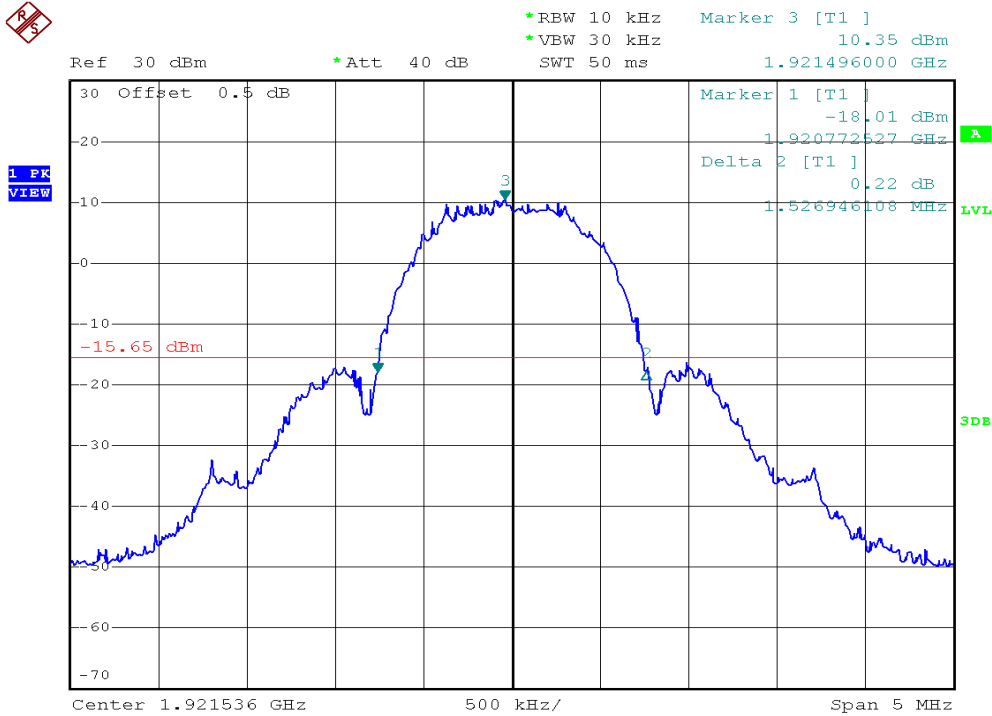

## 26dB Emission Bandwidth Plots

### Plot 1D