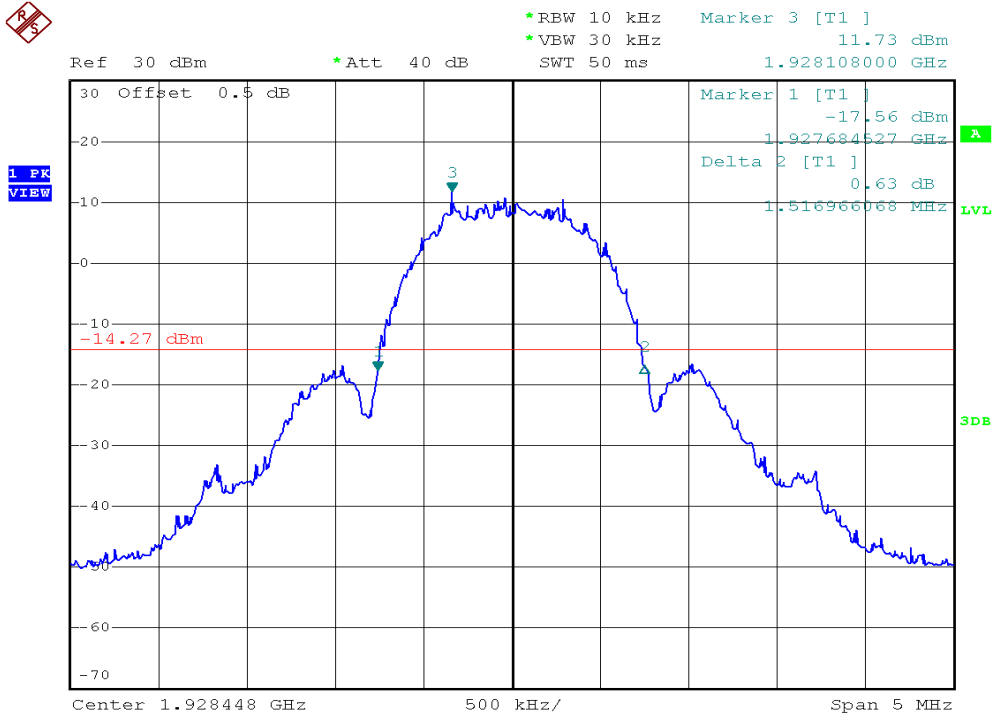

## 26dB Emission Bandwidth Plots

### Plot 1D