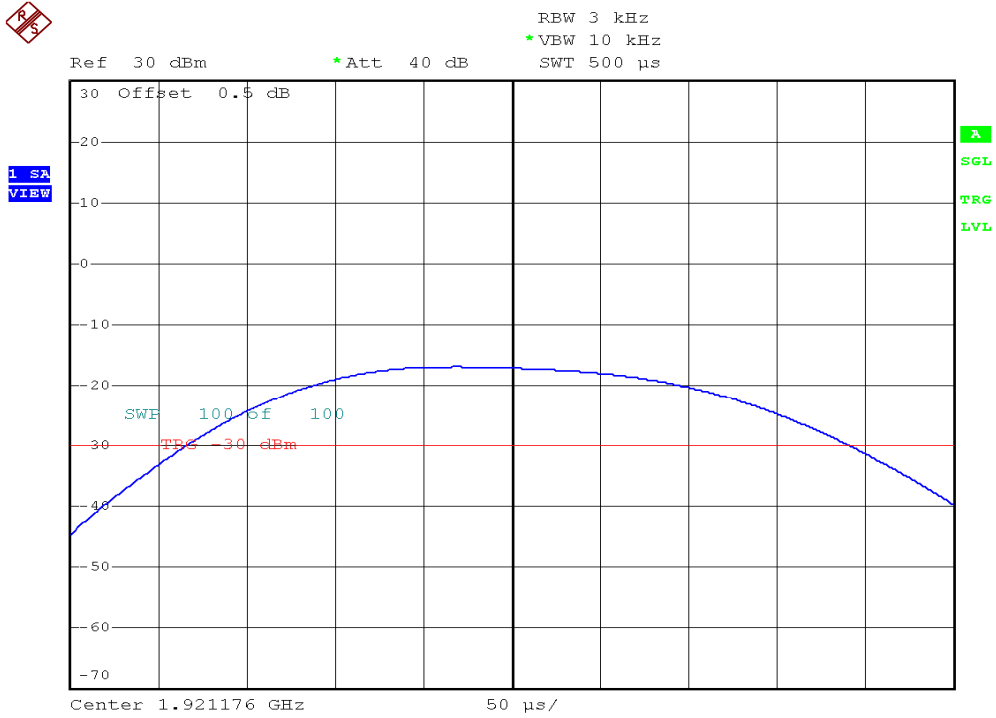

INTERTEK TESTING SERVICES

Power Spectral Density Plots

Plot 3A

Plot 3B

INTERTEK TESTING SERVICES

Power Spectral Density Plots

Plot 3C

Plot 3D