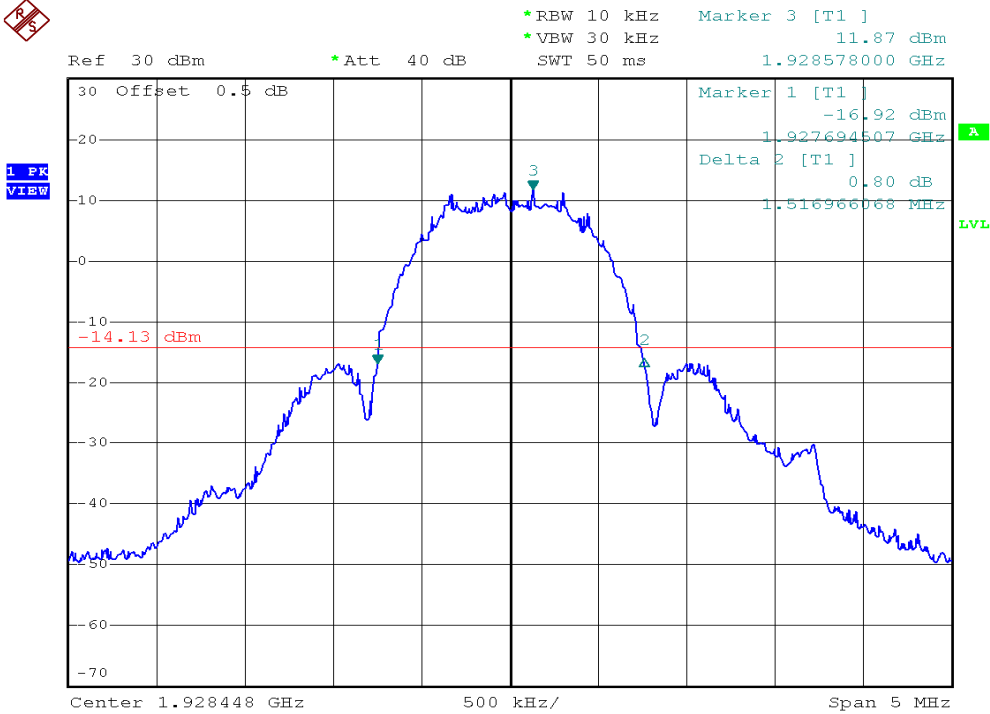

INTERTEK TESTING SERVICES

26dB Emission Bandwidth Plots

Plot 1A

Plot 1D

INTERTEK TESTING SERVICES

26dB Emission Bandwidth Plots

Plot 1G

Plot 1J