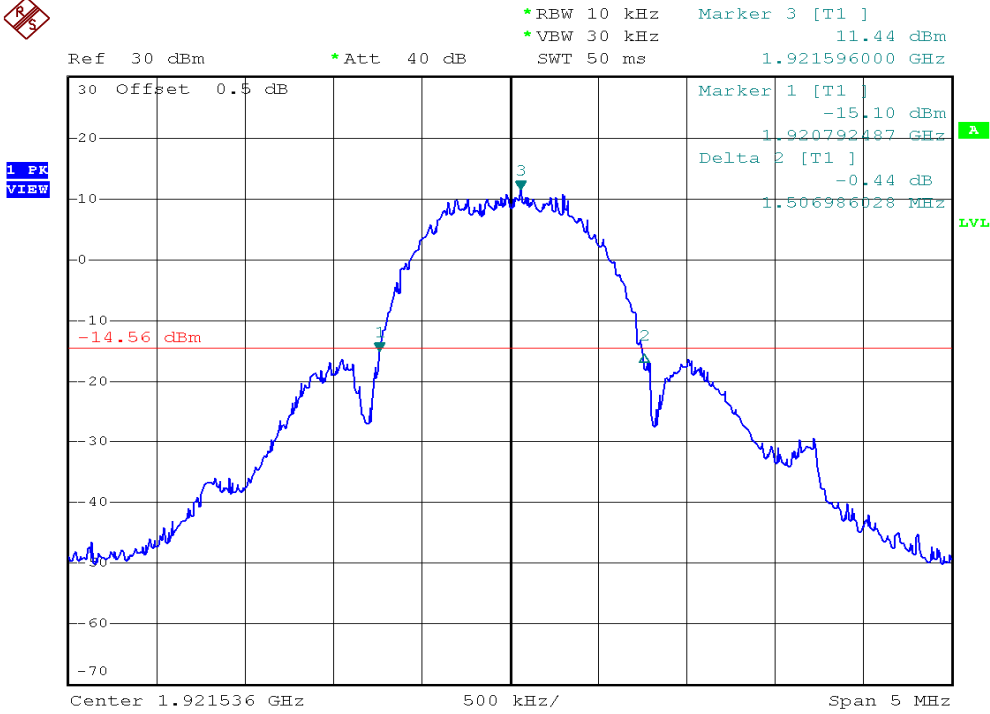

INTERTEK TESTING SERVICES

26dB Emission Bandwidth Plots

Plot 1A

Plot 1D

INTERTEK TESTING SERVICES

26dB Emission Bandwidth Plots

Plot 1G

Plot 1J