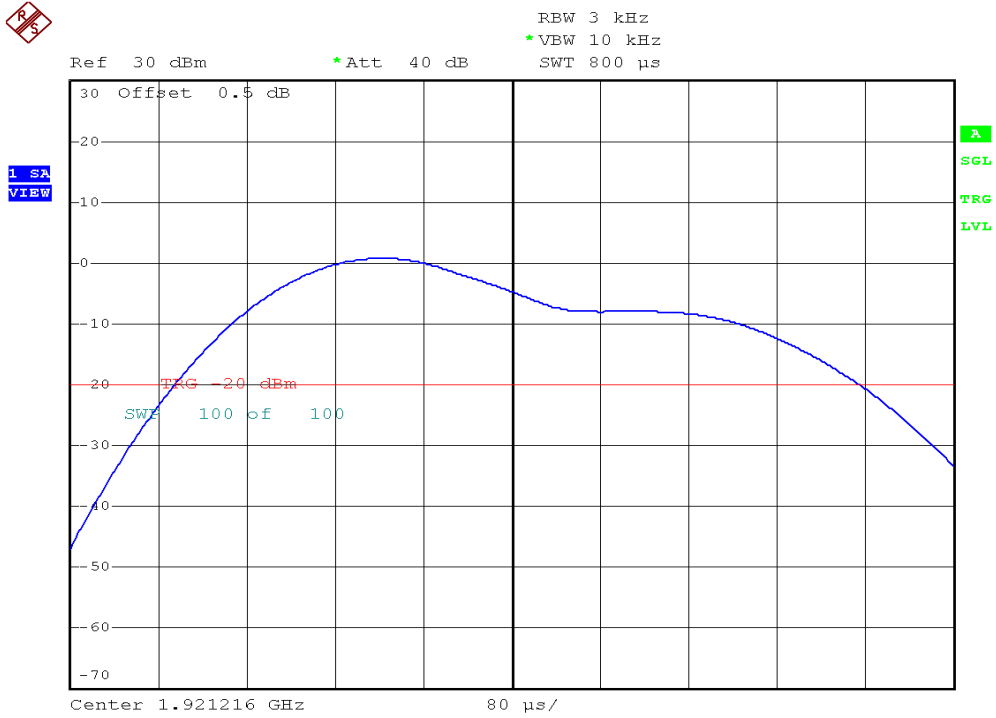

INTERTEK TESTING SERVICES

Power Spectral Density Plots

Plot 3A

Plot 3B