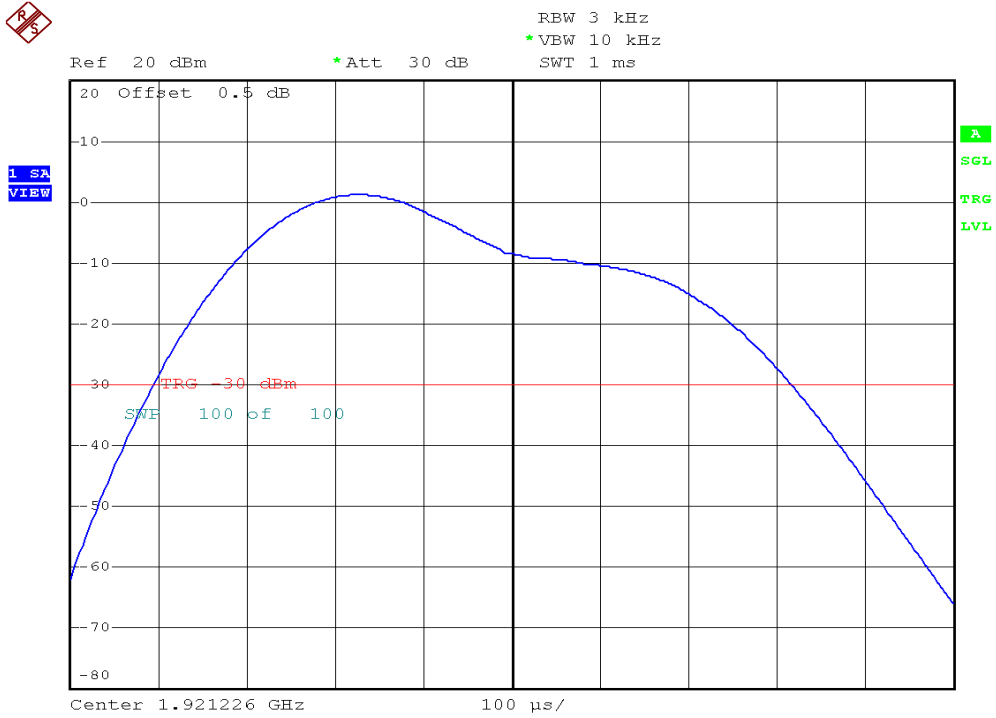

INTERTEK TESTING SERVICES

Power Spectral Density Plots

Plot 3A

Plot 3B