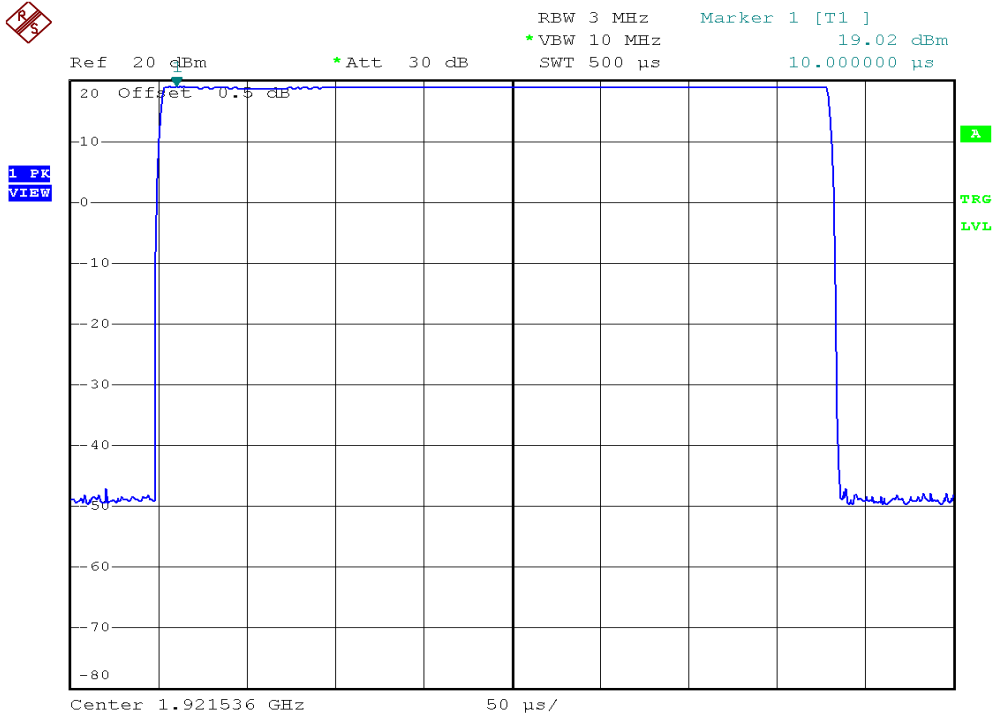

INTERTEK TESTING SERVICES

Peak Transmit Power Plots

Plot 2A

Plot 2B