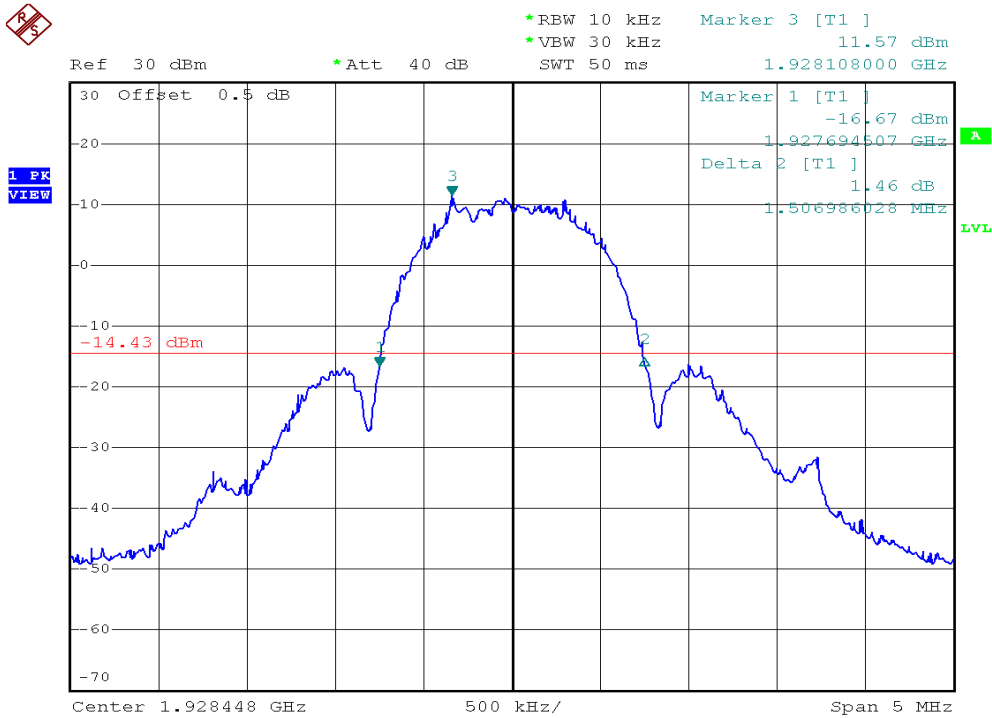

## 26dB Emission Bandwidth Plots

### Plot 1D