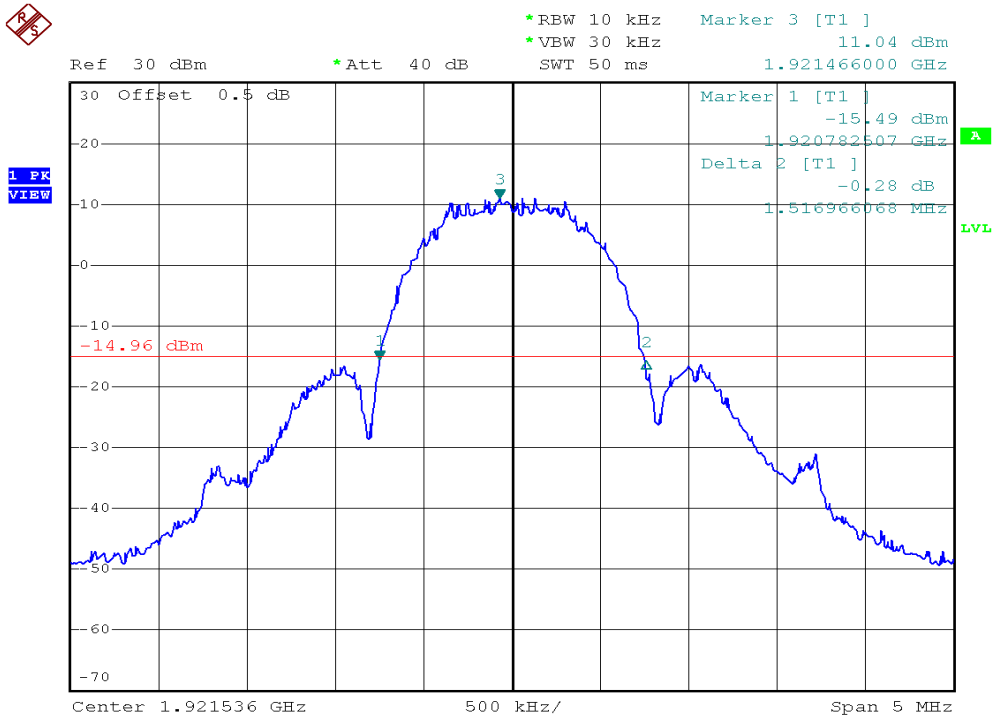

## 26dB Emission Bandwidth Plots

### Plot 1D