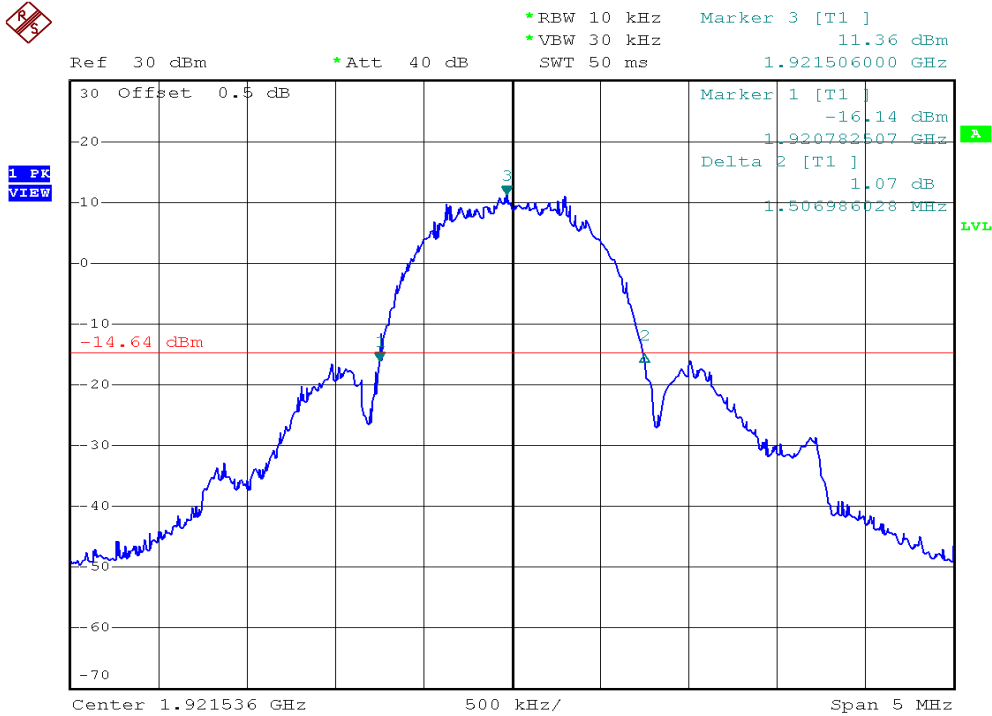

INTERTEK TESTING SERVICES

26dB Emission Bandwidth Plots

Plot B1A1

Plot B1D1

INTERTEK TESTING SERVICES

26dB Emission Bandwidth Plots

Plot B1G1

Plot B1J1

INTERTEK TESTING SERVICES

26dB Emission Bandwidth Plots

Plot B1A2

Plot B1D2

INTERTEK TESTING SERVICES

26dB Emission Bandwidth Plots

Plot B1G2

Plot B1J2

INTERTEK TESTING SERVICES

26dB Emission Bandwidth Plots

Plot H1A

Plot H1D