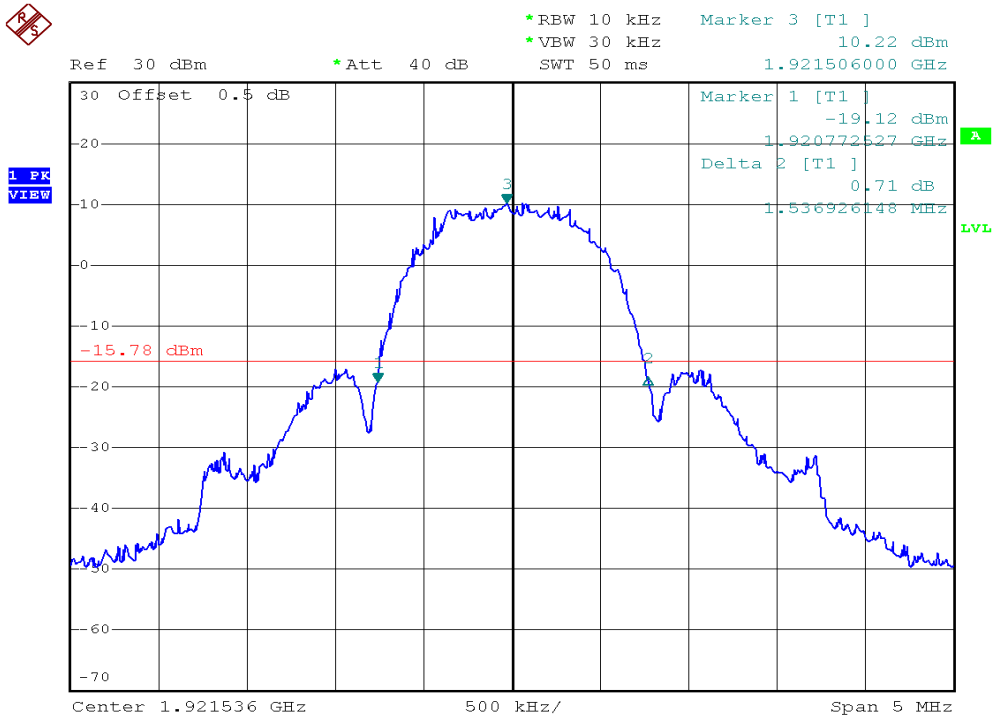

INTERTEK TESTING SERVICES

26dB Emission Bandwidth Plots

Plot B1A1

Plot B1D1

INTERTEK TESTING SERVICES

26dB Emission Bandwidth Plots

Plot B1G1

Plot B1J1

INTERTEK TESTING SERVICES

26dB Emission Bandwidth Plots

Plot B1A2

Plot B1D2

INTERTEK TESTING SERVICES

26dB Emission Bandwidth Plots

Plot B1G2

Plot B1J2

INTERTEK TESTING SERVICES

26dB Emission Bandwidth Plots

Plot H1A

Plot H1D