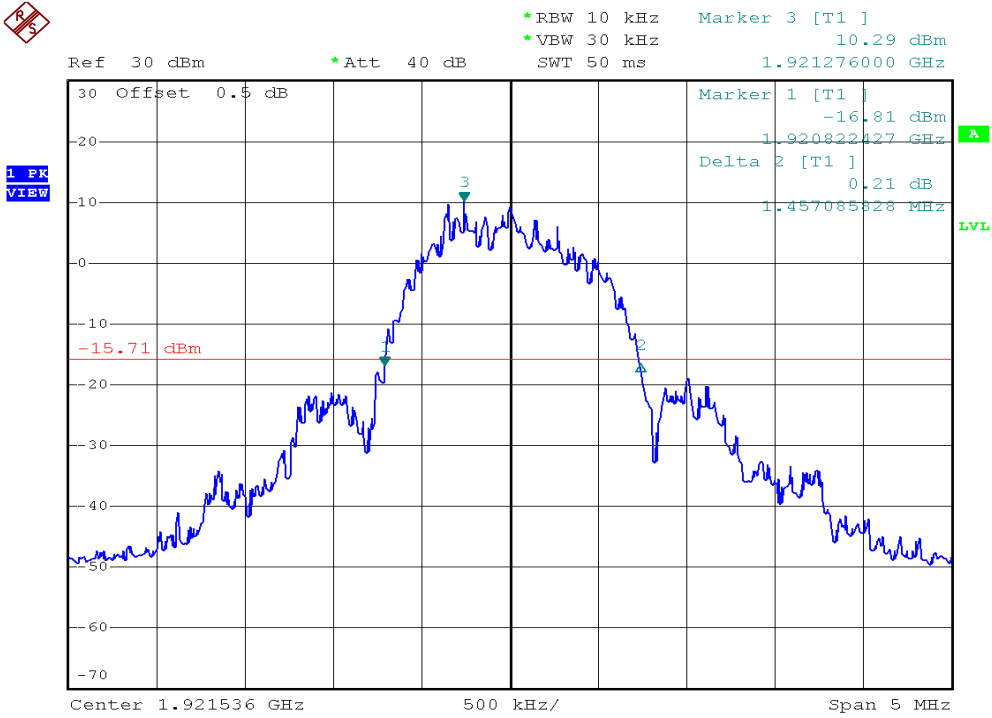

INTERTEK TESTING SERVICES

26dB Emission Bandwidth Plots

Plot B1A1

Plot B1D1

INTERTEK TESTING SERVICES

26dB Emission Bandwidth Plots

Plot B1G1

Plot B1J1

INTERTEK TESTING SERVICES

26dB Emission Bandwidth Plots

Plot B1A2

Plot B1D2

INTERTEK TESTING SERVICES

26dB Emission Bandwidth Plots

Plot B1G2

Plot B1J2

INTERTEK TESTING SERVICES

26dB Emission Bandwidth Plots

Plot H1A

Plot H1D