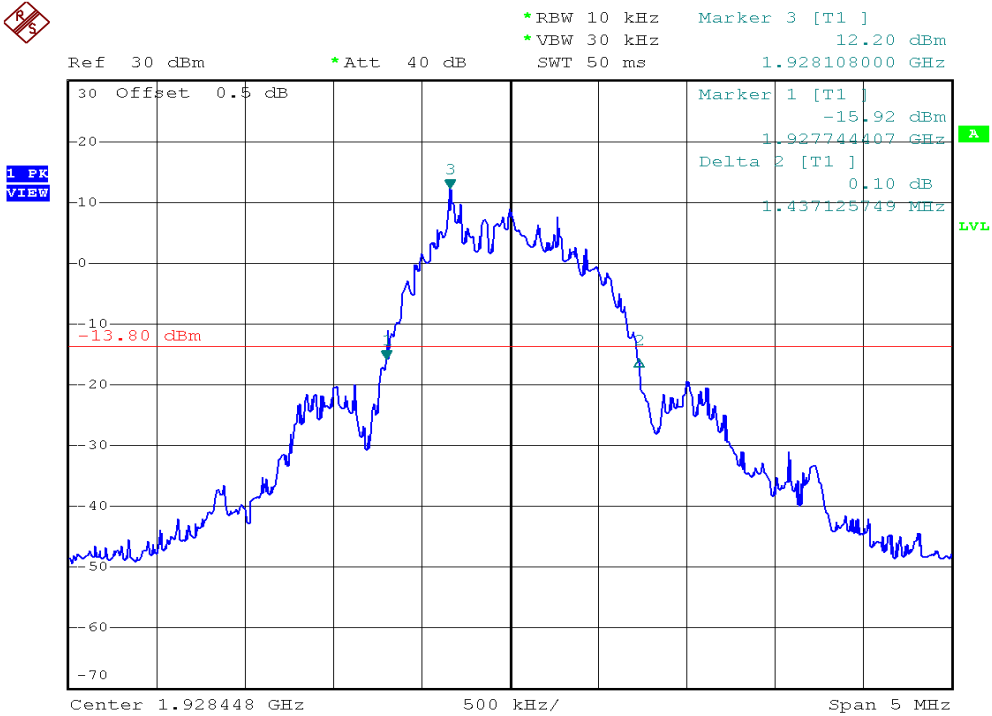

INTERTEK TESTING SERVICES

26dB Emission Bandwidth Plots

Plot B1A1

Plot B1D1

INTERTEK TESTING SERVICES

26dB Emission Bandwidth Plots

Plot B1G1

Plot B1J1

INTERTEK TESTING SERVICES

26dB Emission Bandwidth Plots

Plot B1A2

Plot B1D2

INTERTEK TESTING SERVICES

26dB Emission Bandwidth Plots

Plot B1G2

Plot B1J2

INTERTEK TESTING SERVICES

26dB Emission Bandwidth Plots

Plot H1A

Plot H1D