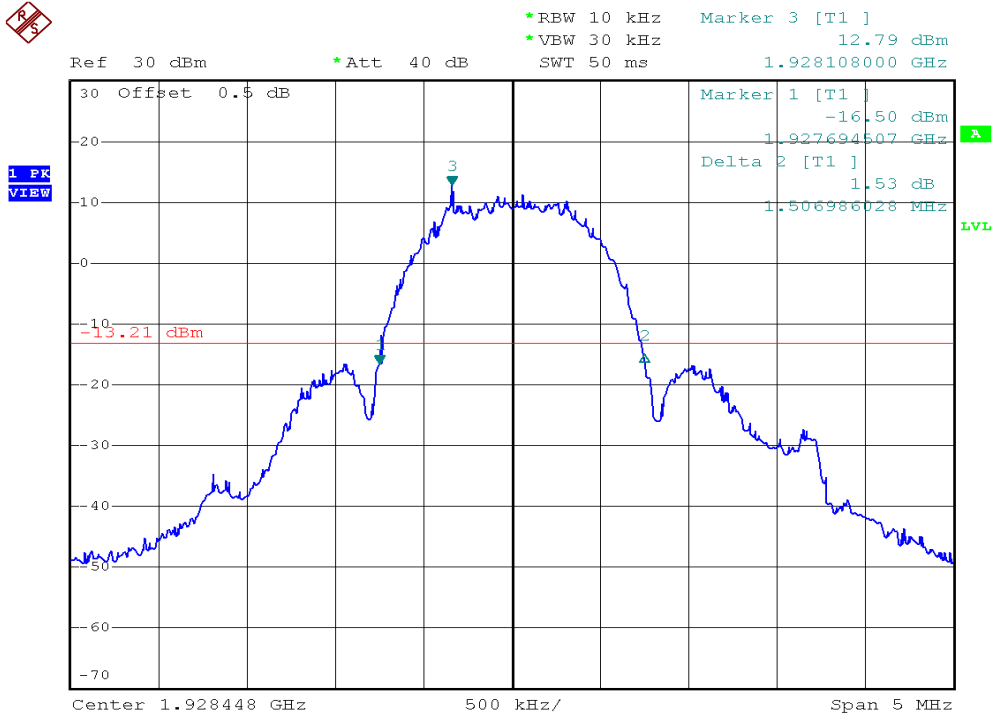

INTERTEK TESTING SERVICES

26dB Emission Bandwidth Plots

Plot B1A1

Plot B1D1

INTERTEK TESTING SERVICES

26dB Emission Bandwidth Plots

Plot B1G1

Plot B1J1

INTERTEK TESTING SERVICES

26dB Emission Bandwidth Plots

Plot B1A2

Plot B1D2

INTERTEK TESTING SERVICES

26dB Emission Bandwidth Plots

Plot B1G2

Plot B1J2

INTERTEK TESTING SERVICES

26dB Emission Bandwidth Plots

Plot H1A

Plot H1D