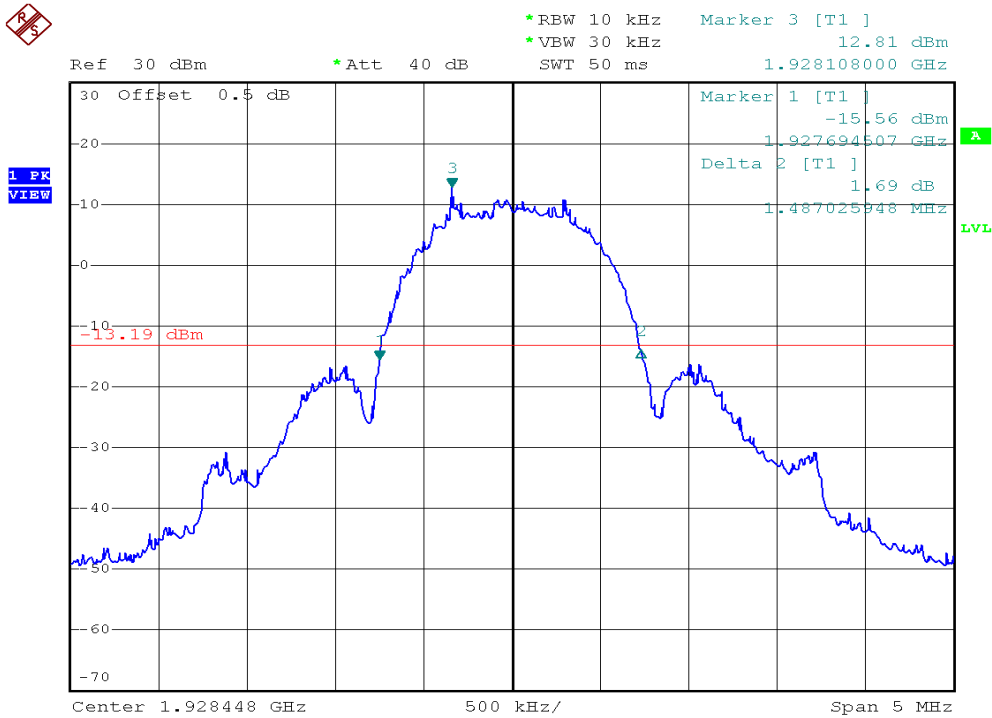

INTERTEK TESTING SERVICES

26dB Emission Bandwidth Plots

Plot B1A1

Plot B1D1

INTERTEK TESTING SERVICES

26dB Emission Bandwidth Plots

Plot B1G1

Plot B1J1

INTERTEK TESTING SERVICES

26dB Emission Bandwidth Plots

Plot B1A2

Plot B1D2

INTERTEK TESTING SERVICES

26dB Emission Bandwidth Plots

Plot B1G2

Plot B1J2

INTERTEK TESTING SERVICES

26dB Emission Bandwidth Plots

Plot H1A

Plot H1D