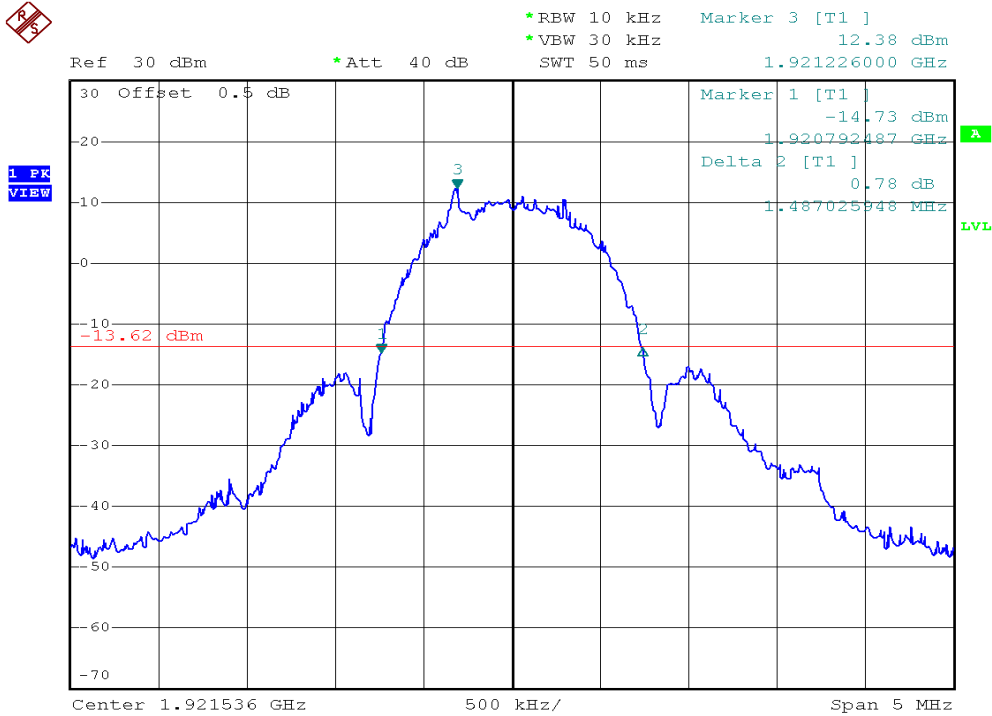

INTERTEK TESTING SERVICES

26dB Emission Bandwidth Plots

Plot B1A2

Plot B1D2

INTERTEK TESTING SERVICES

26dB Emission Bandwidth Plots

Plot B1G2

Plot B1J2

INTERTEK TESTING SERVICES

26dB Emission Bandwidth Plots

Plot H1A

Plot H1D