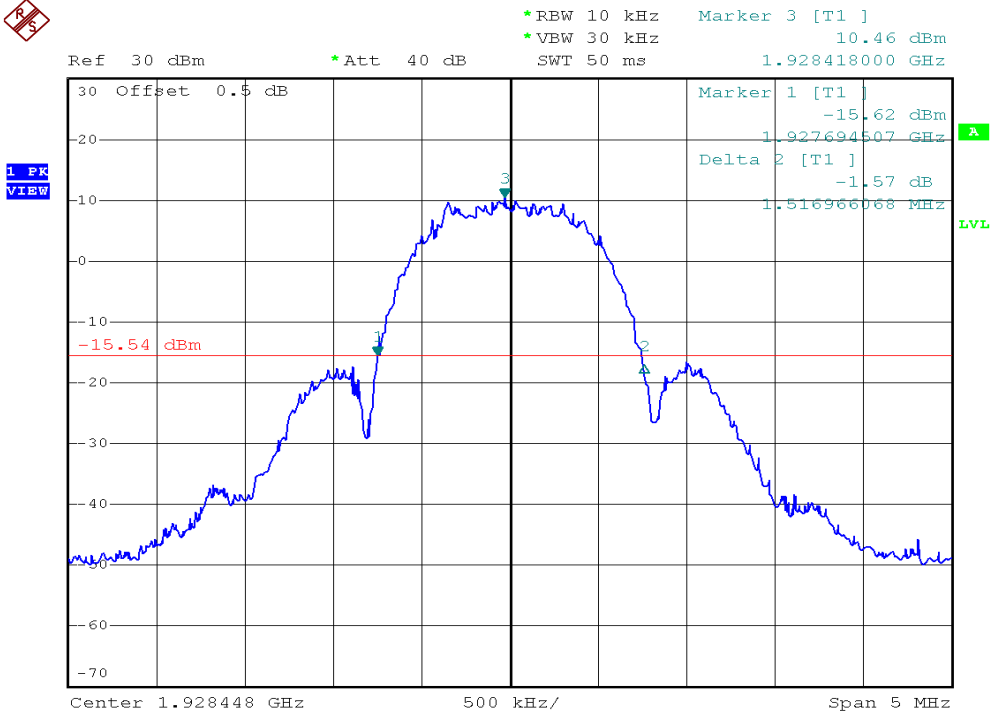

Plot B1G

Plot B1D