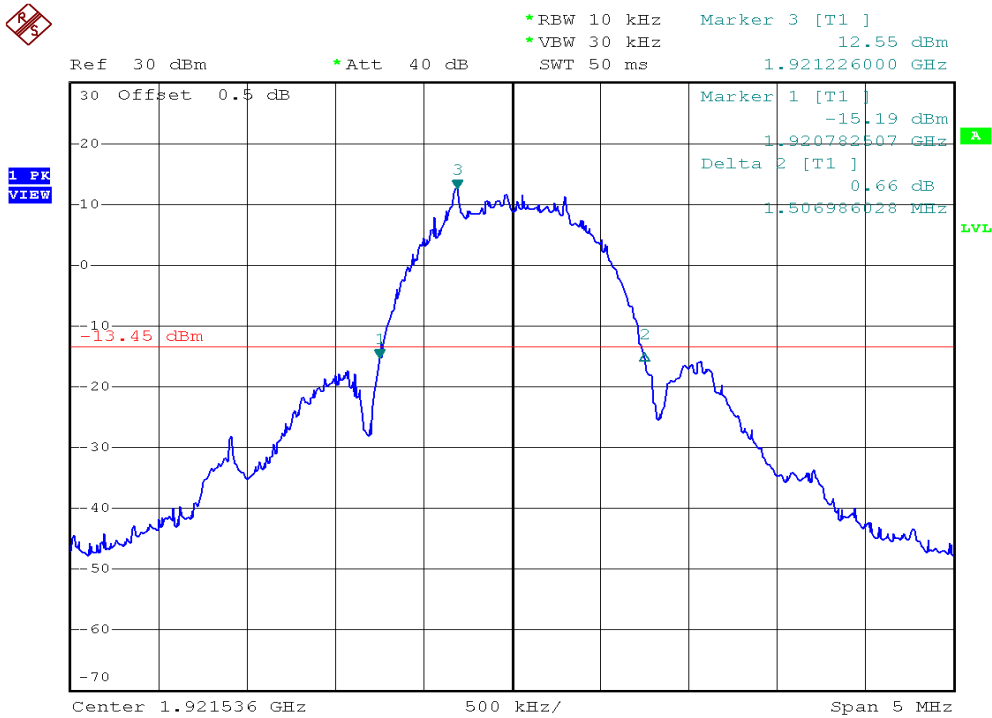

INTERTEK TESTING SERVICES

26dB Emission Bandwidth Plots

Plot H1A