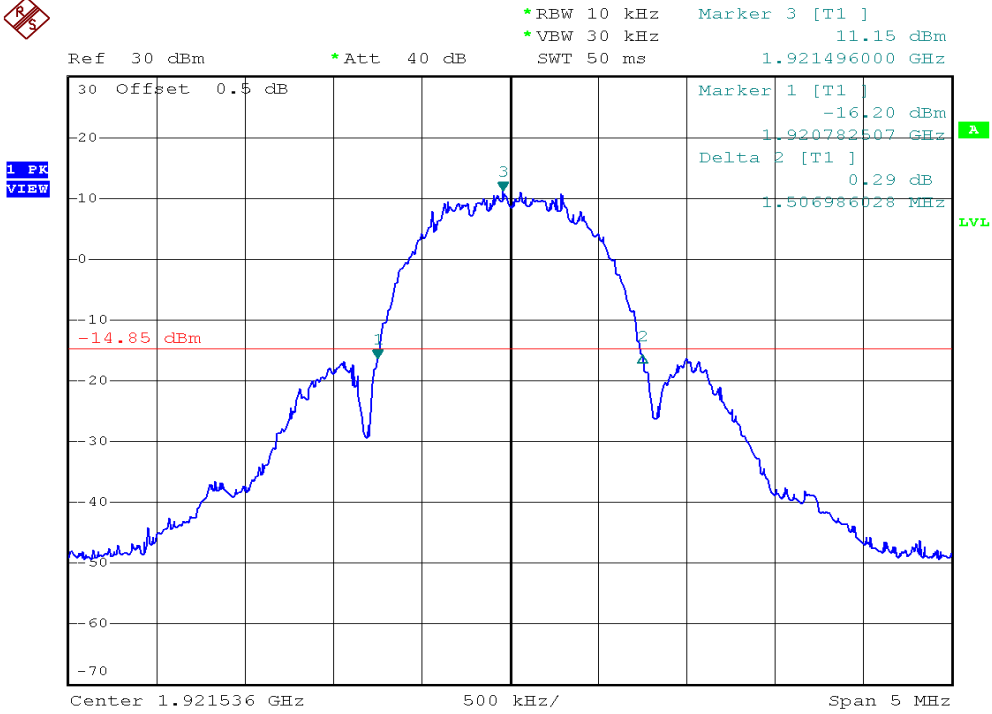

INTERTEK TESTING SERVICES

26dB Emission Bandwidth Plots

Plot B1A