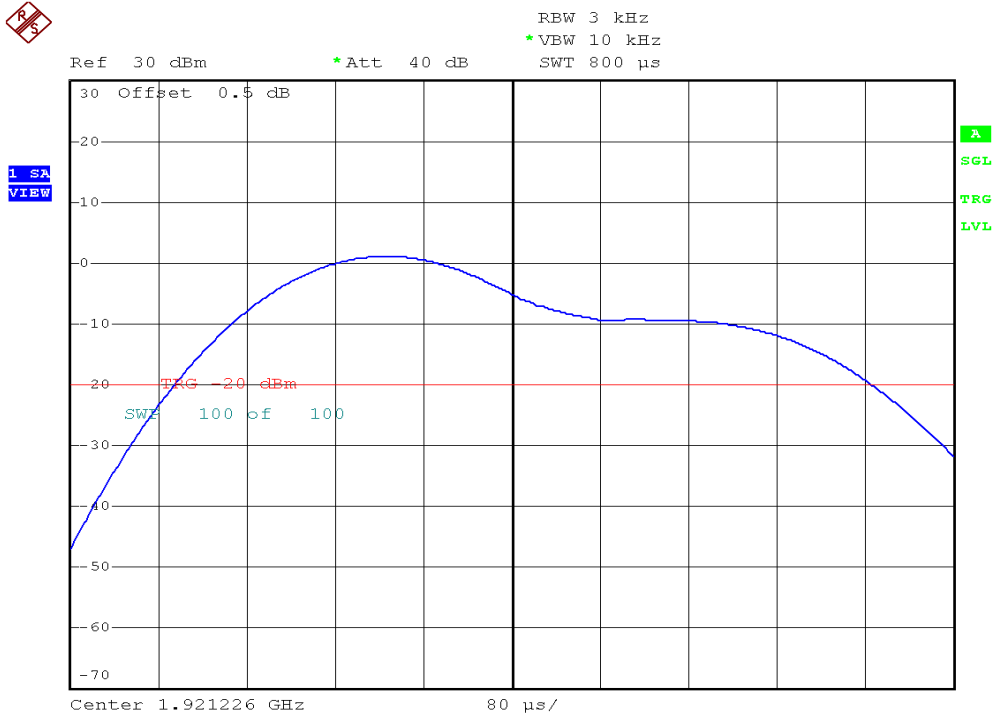

INTERTEK TESTING SERVICES

Power Spectral Density Plots

Plot B3C

Plot B3D

INTERTEK TESTING SERVICES

Power Spectral Density Plots

Plot H3A

Plot H3B