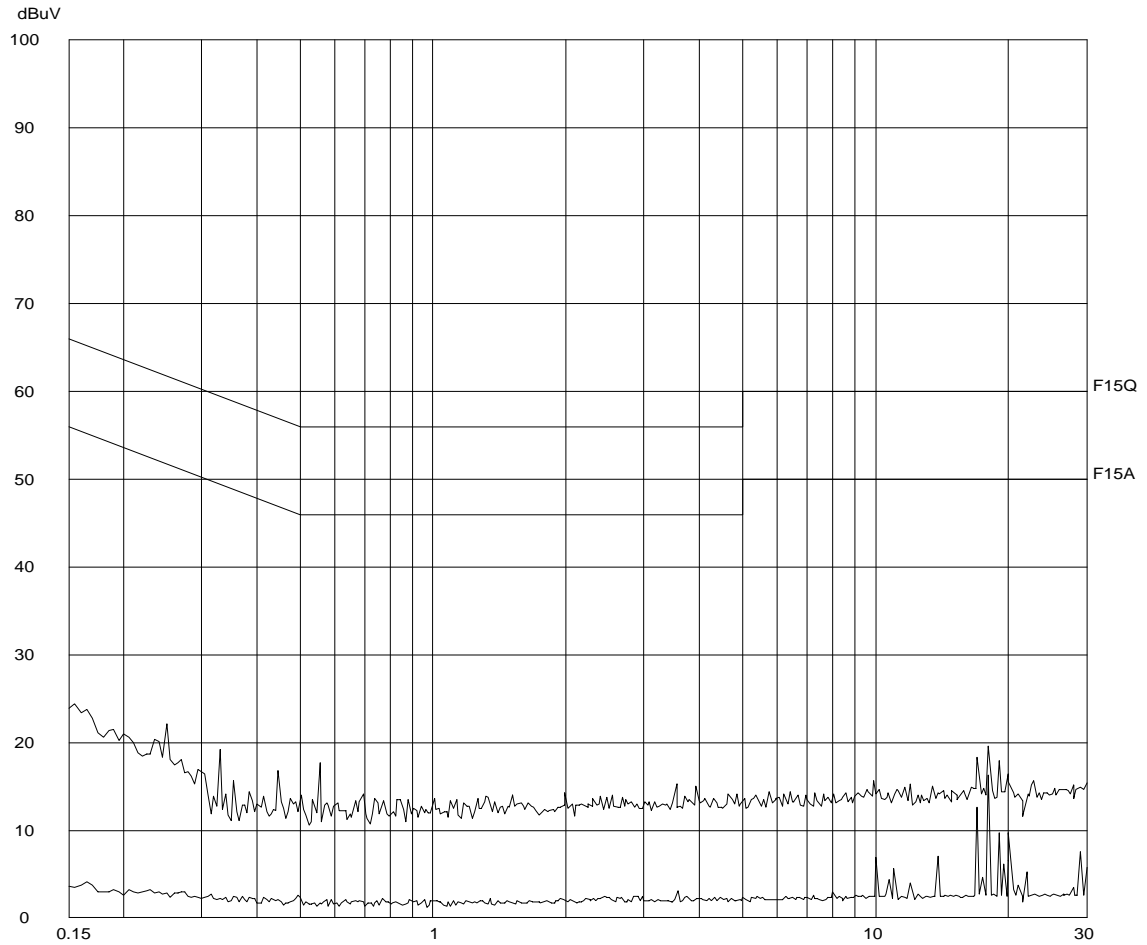

Final Measurement: x QP / + AV

Meas Time: 1 s

Subranges: 16

Acc Margin: 20dB

Transducer No. Start Stop Name

2 1 9k 30M EW0699

12 9k 30M EW1449

Report No.: HK08011437-1
Model: LS6125-2
Talk Mode
AC Mains "L"