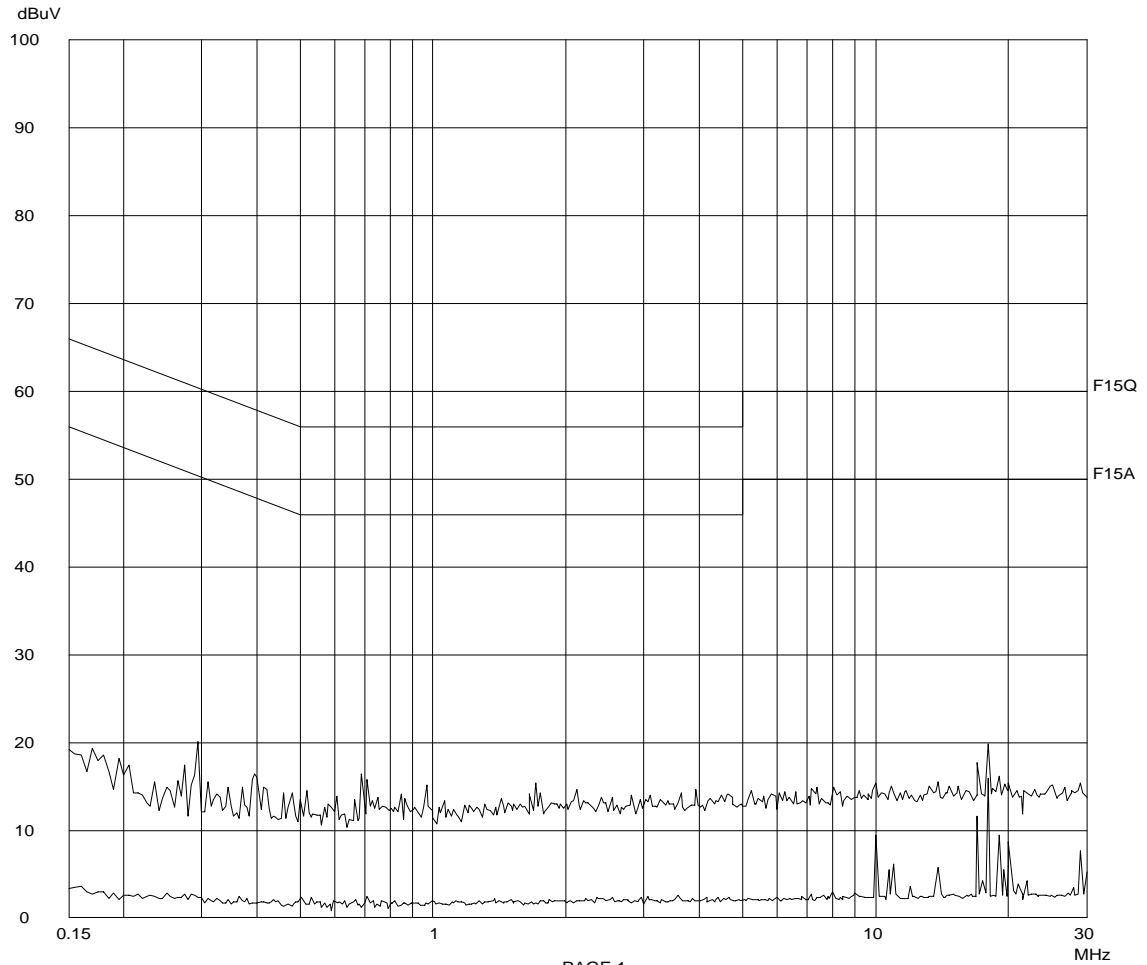

Report No.: HK08011437-1
Model: LS6115-2
Talk Mode
AC Mains "L"

Report No.:HK08011437-1

Scan Settings (1 Range)

Frequencies			Receiver Settings					
Start	Stop	Step	IF BW	Detector	M-Time	Atten	Preamp	OpRge
150k	30M	5k	10k	PK+AV	10ms	AUTO	LN OFF	60dB

Final Measurement: x QP / + AV

Meas Time: 1 s
Subranges: 16
Acc Margin: 20dB

Transducer No.	Start	Stop	Name
2	1 9k	30M	EW0699
12	9k	30M	EW1449

Report No.: HK08011437-1
Model: LS6115-2
Talk Mode
AC Mains "L"

Final Measurement: x QP / + AV

Meas Time: 1 s

Subranges: 16

Acc Margin: 20dB

Transducer No. Start Stop Name

2 1 9k 30M EW0699

12 9k 30M EW1449

Report No.: HK08011437-1
Model: LS6125-2
Talk Mode
AC Mains "L"