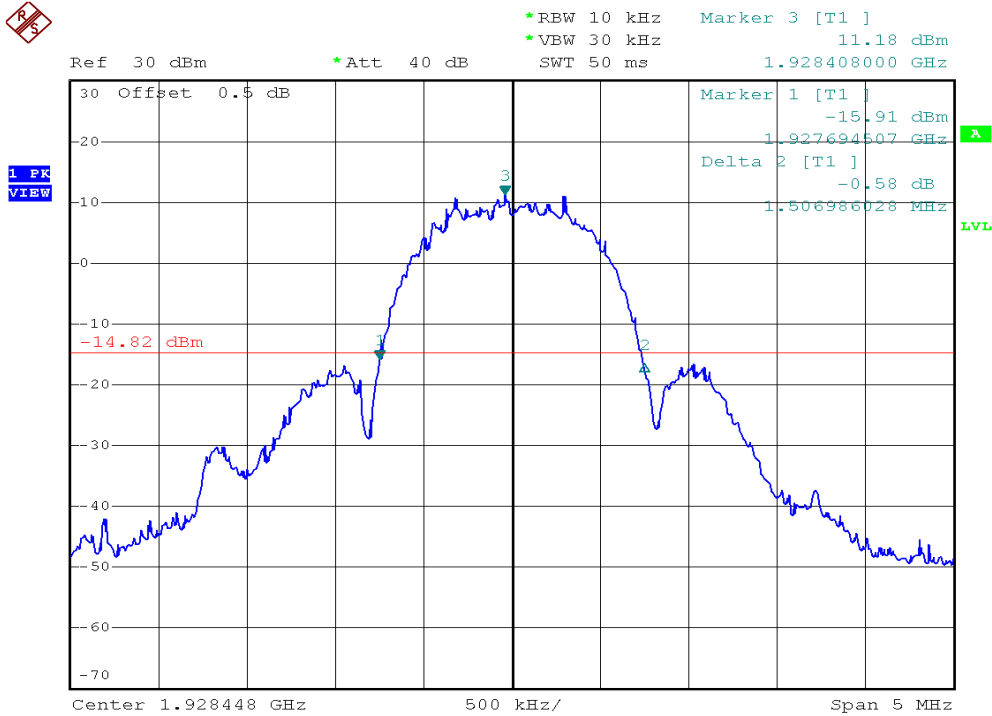

INTERTEK TESTING SERVICES

26dB Emission Bandwidth Plots

Plot B1D2