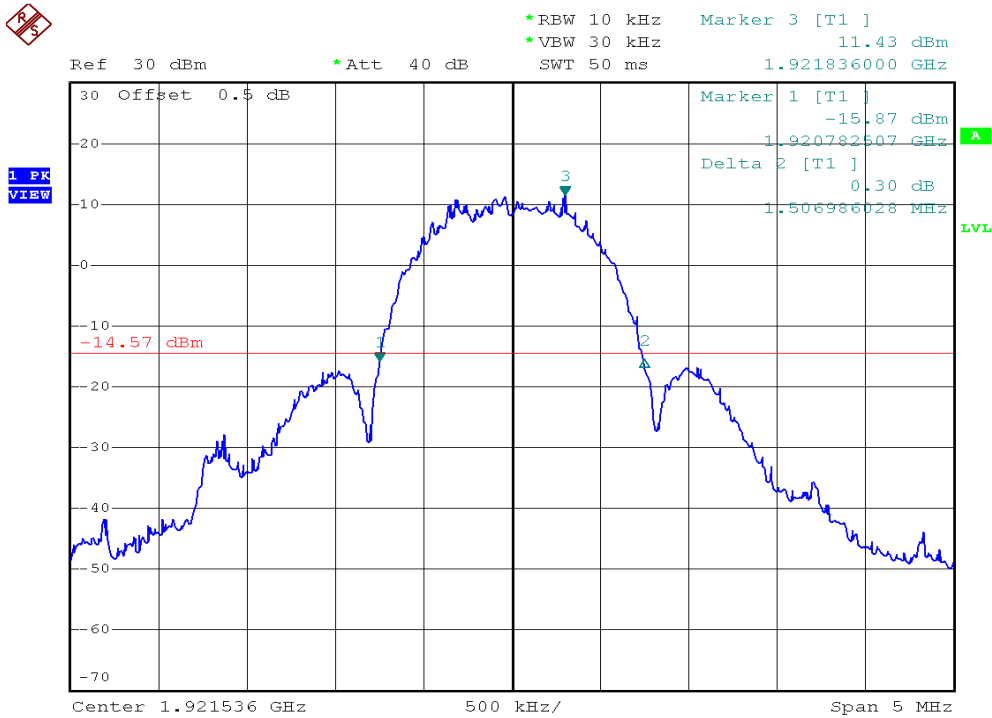

INTERTEK TESTING SERVICES

26dB Emission Bandwidth Plots

Plot B1A2