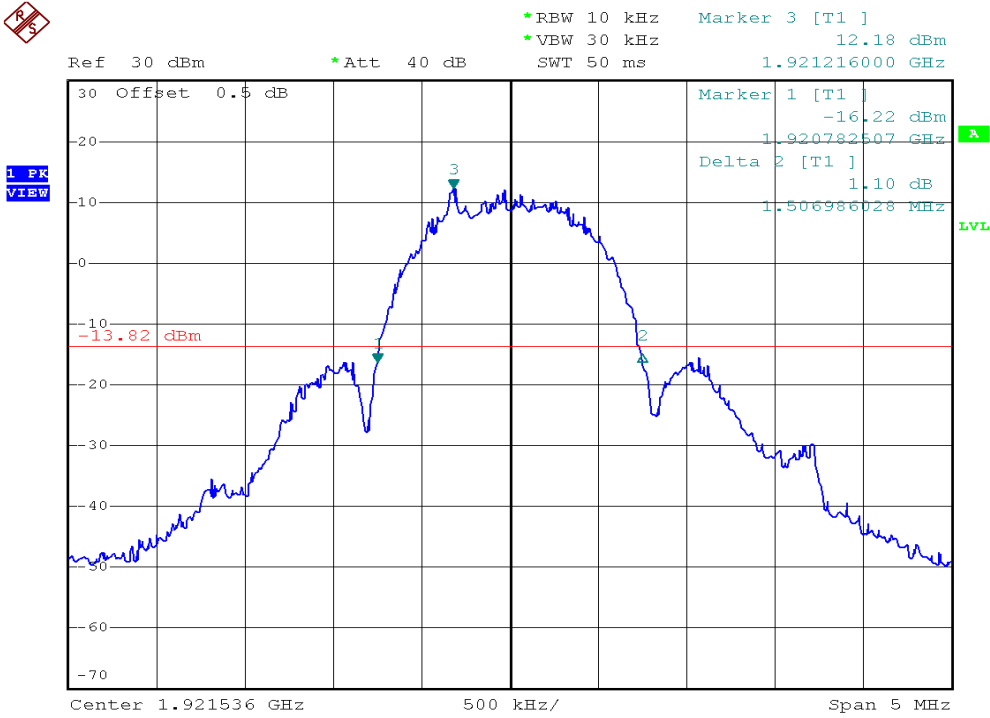

INTERTEK TESTING SERVICES

26dB Emission Bandwidth Plots