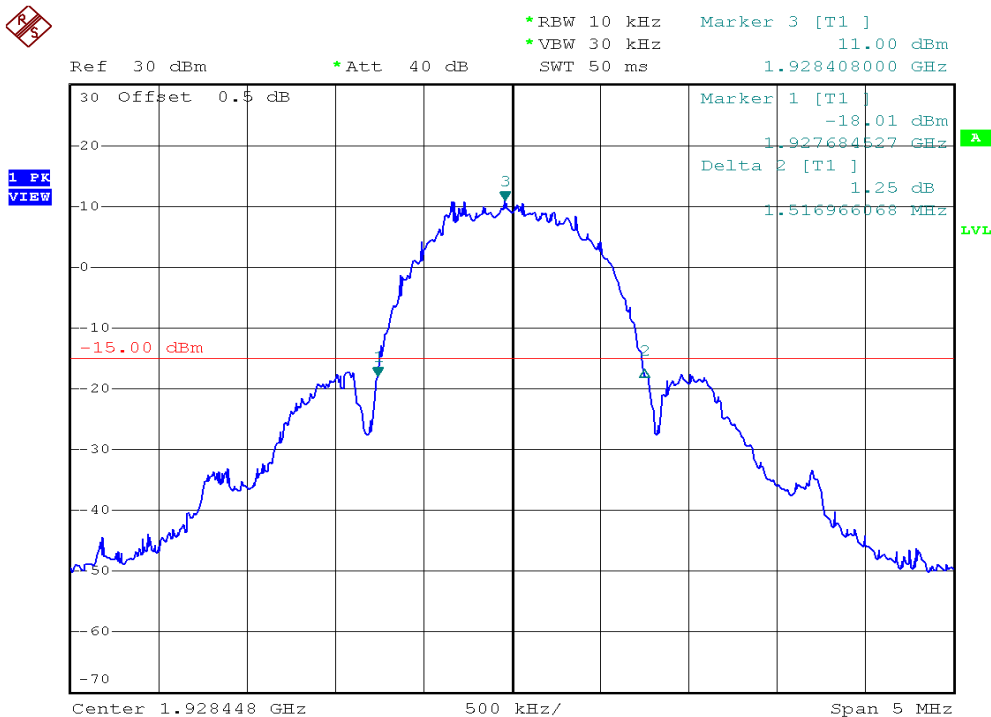

INTERTEK TESTING SERVICES

26dB Emission Bandwidth Plots

Plot B1D1