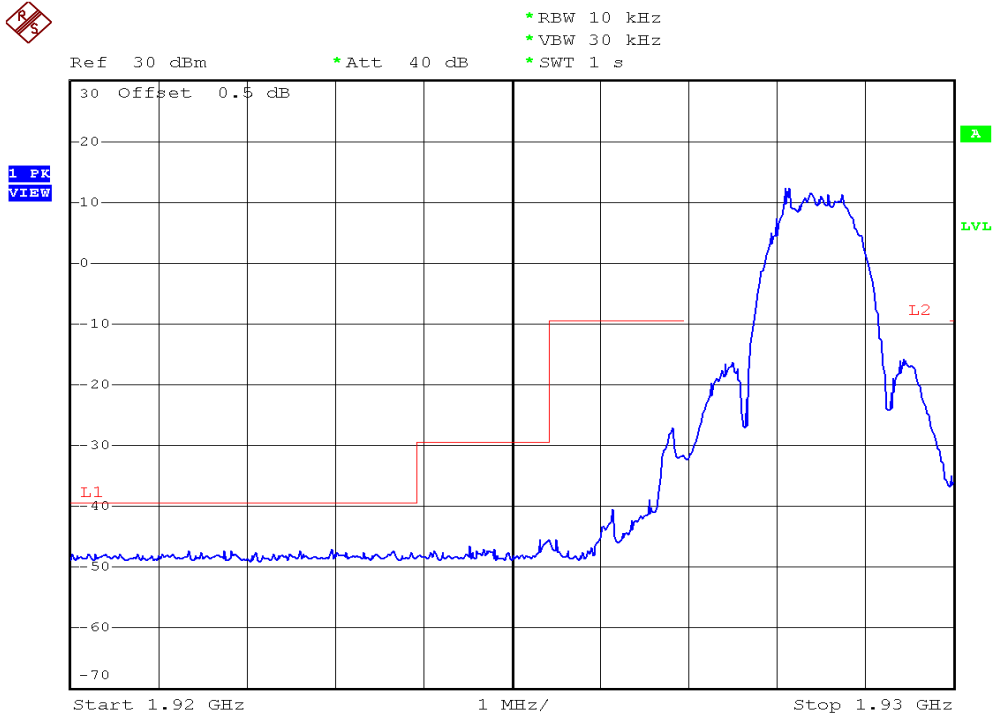

INTERTEK TESTING SERVICES

Unwanted Emission Inside The Sub-Band Plots

Plot B4A1

Plot B4B1

INTERTEK TESTING SERVICES

Unwanted Emission Inside The Sub-Band Plots

Plot B4A2

Plot B4B2

INTERTEK TESTING SERVICES

Unwanted Emission Inside The Sub-Band Plots

Plot B4C2

Plot B4D2

INTERTEK TESTING SERVICES

Unwanted Emission Inside The Sub-Band Plots

Plot H4A

Plot H4B