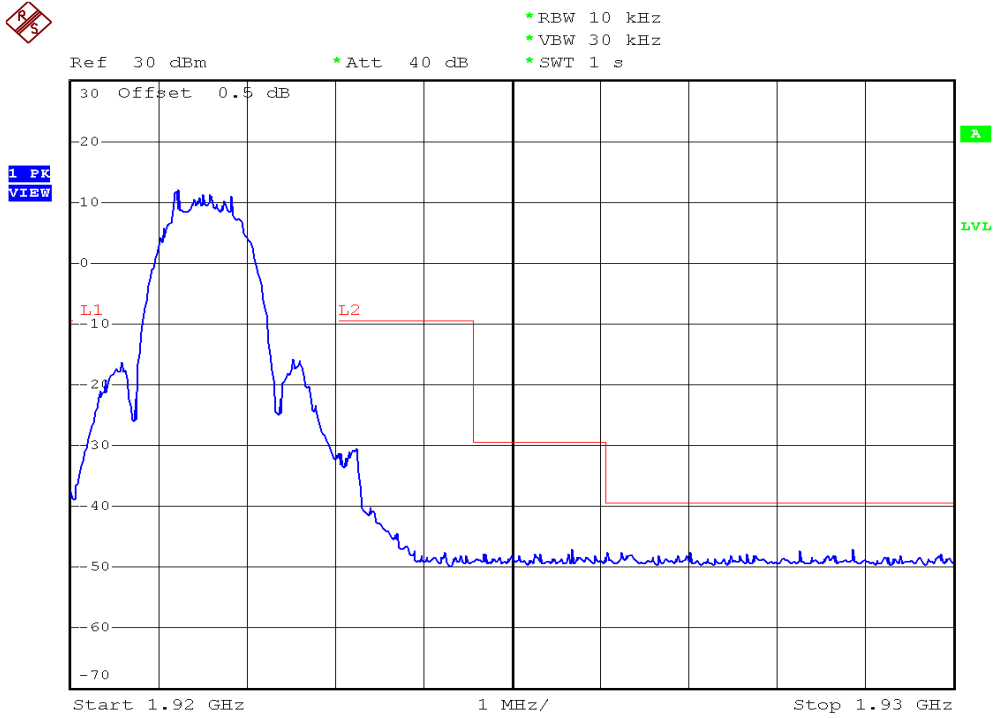

INTERTEK TESTING SERVICES

Unwanted Emission Inside The Sub-Band Plots

Plot B4A1

Plot B4B1

INTERTEK TESTING SERVICES

Unwanted Emission Inside The Sub-Band Plots

Plot B4A2

Plot B4B2

INTERTEK TESTING SERVICES

Unwanted Emission Inside The Sub-Band Plots

Plot B4C2

Plot B4D2

INTERTEK TESTING SERVICES

Unwanted Emission Inside The Sub-Band Plots

Plot H4A

Plot H4B