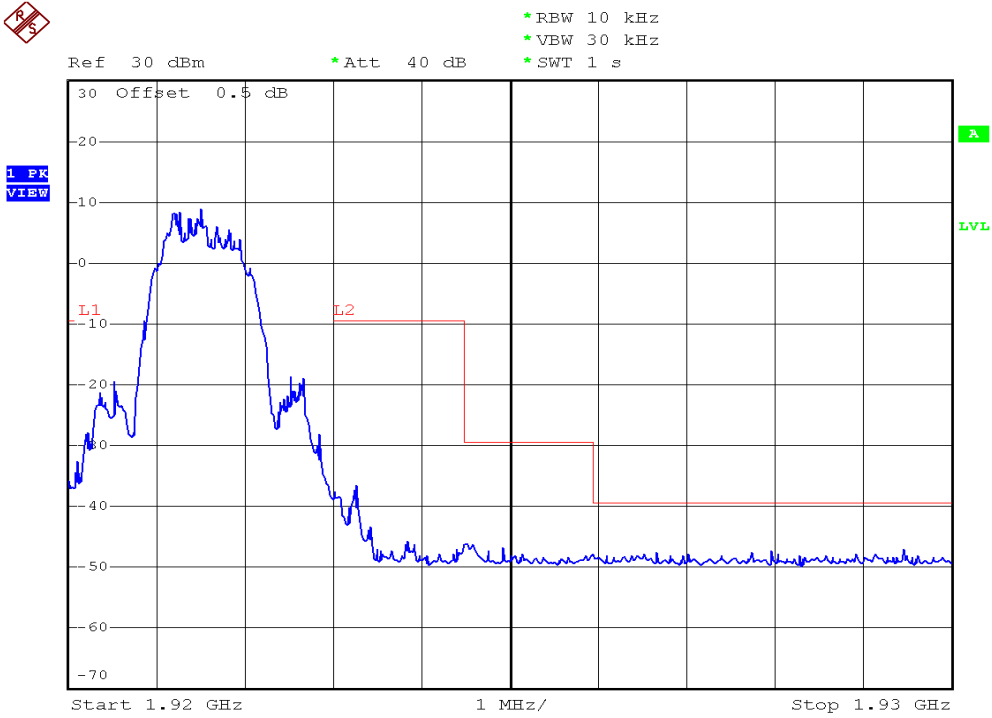

INTERTEK TESTING SERVICES

Unwanted Emission Inside The Sub-Band Plots

Plot B4A1

Plot B4B1

INTERTEK TESTING SERVICES

Unwanted Emission Inside The Sub-Band Plots

Plot B4A2

Plot B4B2

INTERTEK TESTING SERVICES

Unwanted Emission Inside The Sub-Band Plots

Plot B4C2

Plot B4D2

INTERTEK TESTING SERVICES

Unwanted Emission Inside The Sub-Band Plots

Plot H4A

Plot H4B