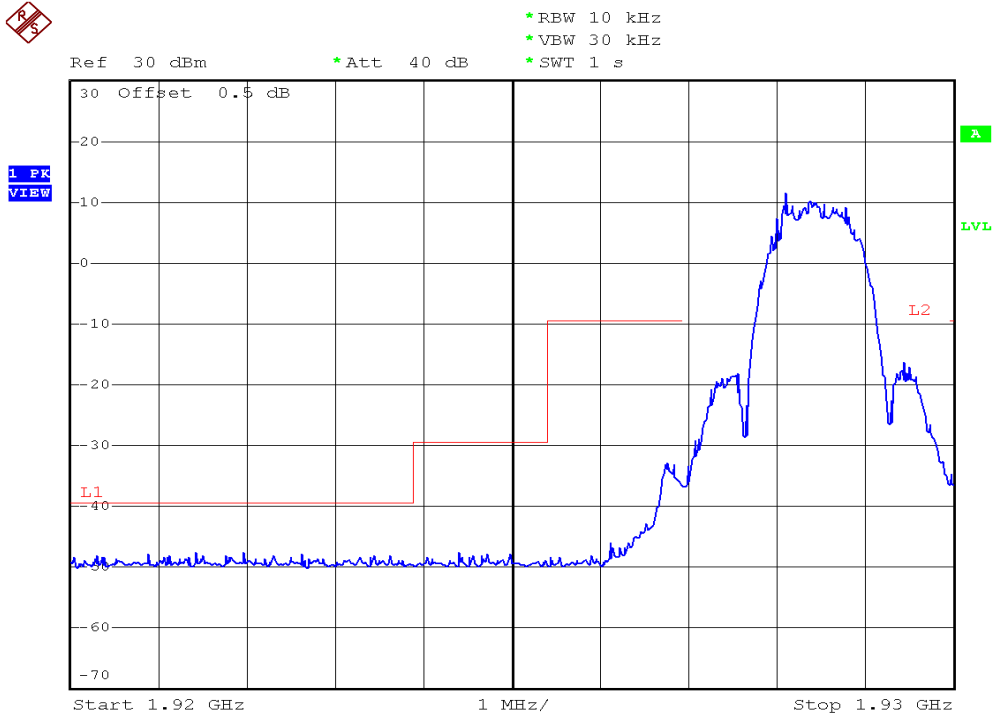

INTERTEK TESTING SERVICES

Unwanted Emission Inside The Sub-Band Plots

Plot B4A1

Plot B4B1

INTERTEK TESTING SERVICES

Unwanted Emission Inside The Sub-Band Plots

Plot B4A2

Plot B4B2

INTERTEK TESTING SERVICES

Unwanted Emission Inside The Sub-Band Plots

Plot B4C2

Plot B4D2

INTERTEK TESTING SERVICES

Unwanted Emission Inside The Sub-Band Plots

Plot H4A

Plot H4B