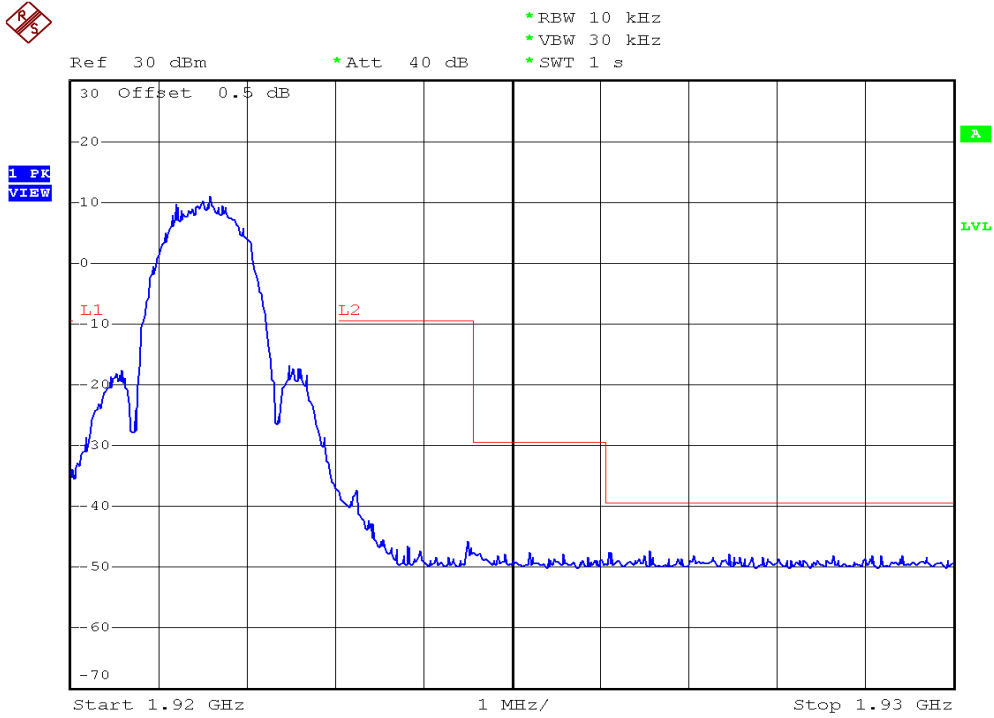

INTERTEK TESTING SERVICES

Unwanted Emission Inside The Sub-Band Plots

Plot B4A1

Plot B4B1

INTERTEK TESTING SERVICES

Unwanted Emission Inside The Sub-Band Plots

Plot B4A2

Plot B4B2

INTERTEK TESTING SERVICES

Unwanted Emission Inside The Sub-Band Plots

Plot B4C2

Plot B4D2

INTERTEK TESTING SERVICES

Unwanted Emission Inside The Sub-Band Plots

Plot H4A

Plot H4B