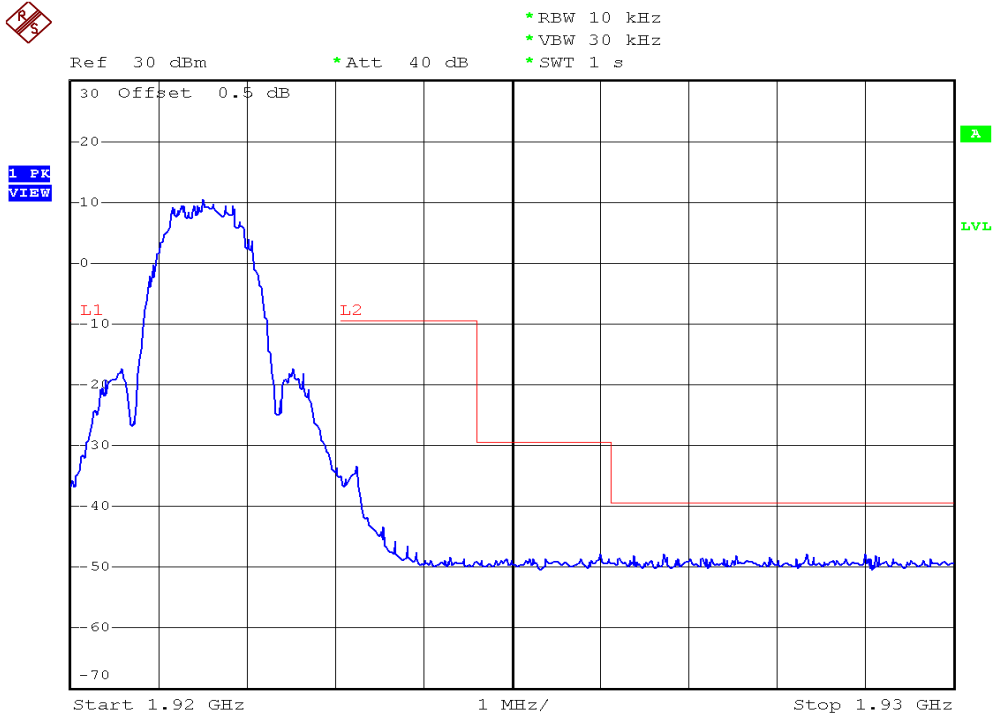

INTERTEK TESTING SERVICES

Unwanted Emission Inside The Sub-Band Plots

Plot B4A1

Plot B4B1

INTERTEK TESTING SERVICES

Unwanted Emission Inside The Sub-Band Plots

Plot B4A2

Plot B4B2

INTERTEK TESTING SERVICES

Unwanted Emission Inside The Sub-Band Plots

Plot B4C2

Plot B4D2

INTERTEK TESTING SERVICES

Unwanted Emission Inside The Sub-Band Plots

Plot H4A

Plot H4B