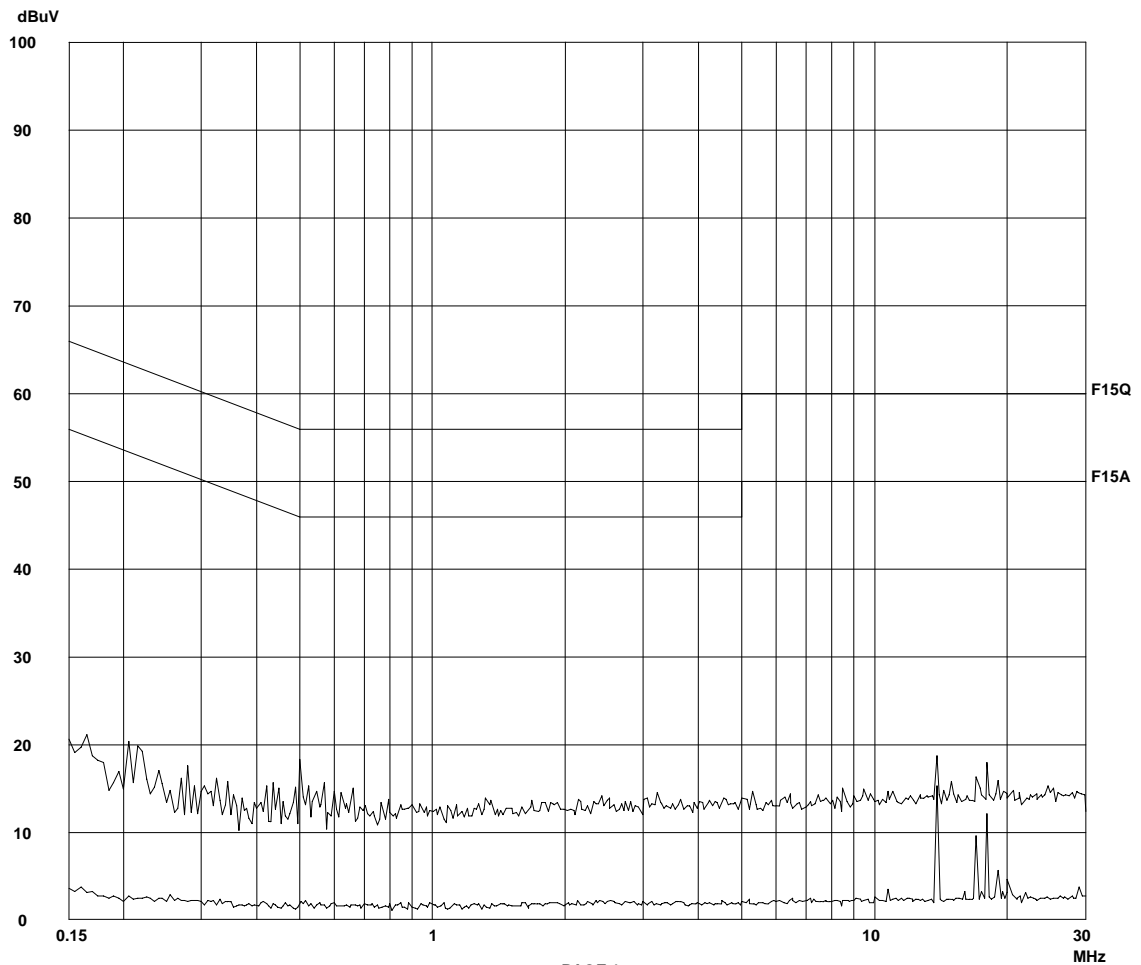

Final Measurement: x QP / + AV

Meas Time: 1 s

Subranges: 16

Acc Margin: 20dB

Transducer No. Start Stop Name

2 1 9k 30M EW0699

12 9k 30M EW1449

Ctrl No.: N/A

Final Measurement: x QP / + AV

Meas Time: 1 s

Subranges: 16

Acc Margin: 20dB

Transducer No.	Start	Stop	Name
2	1 9k	30M	EW0699
12	9k	30M	EW1449

Ctrl No.:

Report No.: HK08011434-1
Model: DS6121
Talk Mode
AC Mains "L"