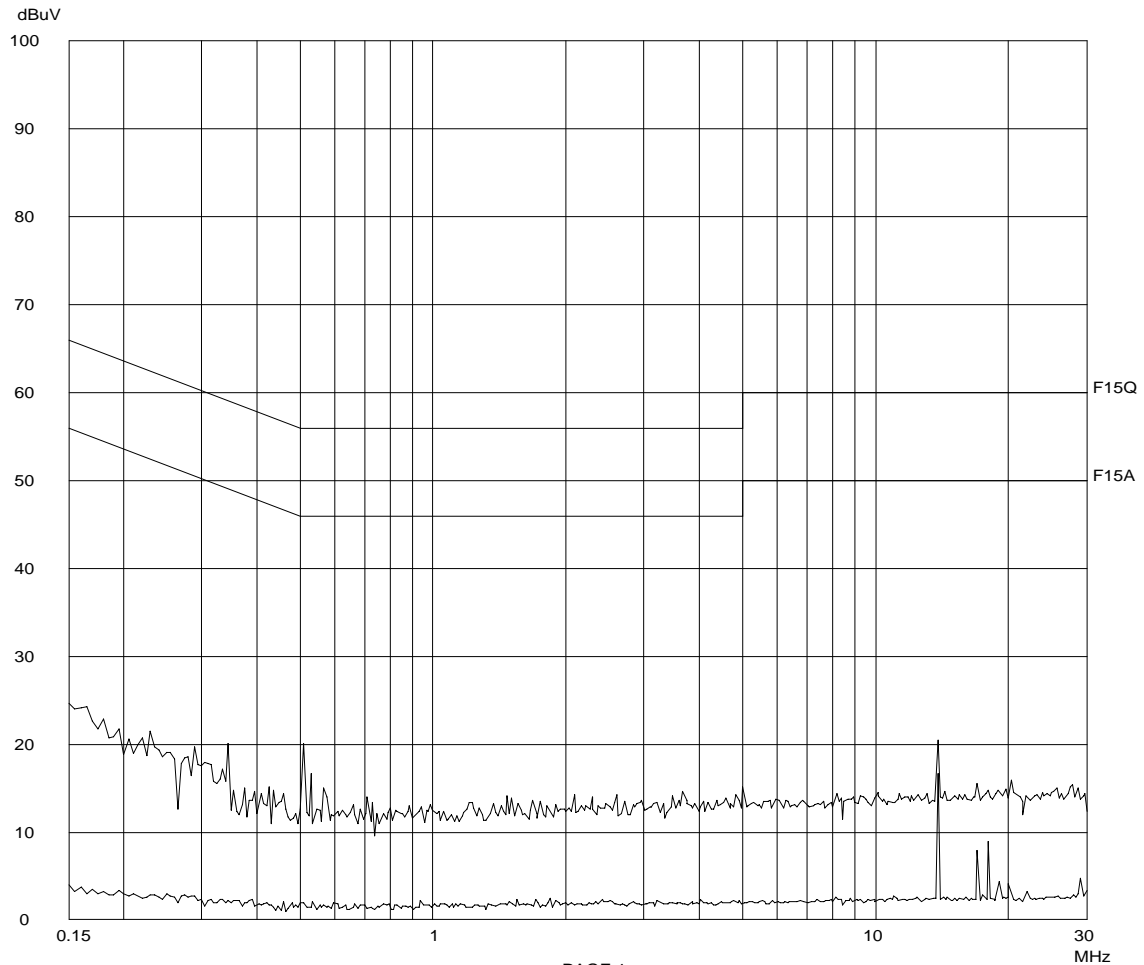

Final Measurement: x QP / + AV

Meas Time: 1 s

Subranges: 16

Acc Margin: 20dB

Transducer No. Start Stop Name

2 1 9k 30M EW0699

12 9k 30M EW1449

Ctrl No.: N/A

Final Measurement: x QP / + AV

Meas Time: 1 s

Subranges: 16

Acc Margin: 20dB

Transducer No.	Start	Stop	Name
2	1 9k	30M	EW0699
12	9k	30M	EW1449

Ctrl No.:

Report No.: HK08011434-1
Model: DS6121
Talk Mode
AC Mains "L"