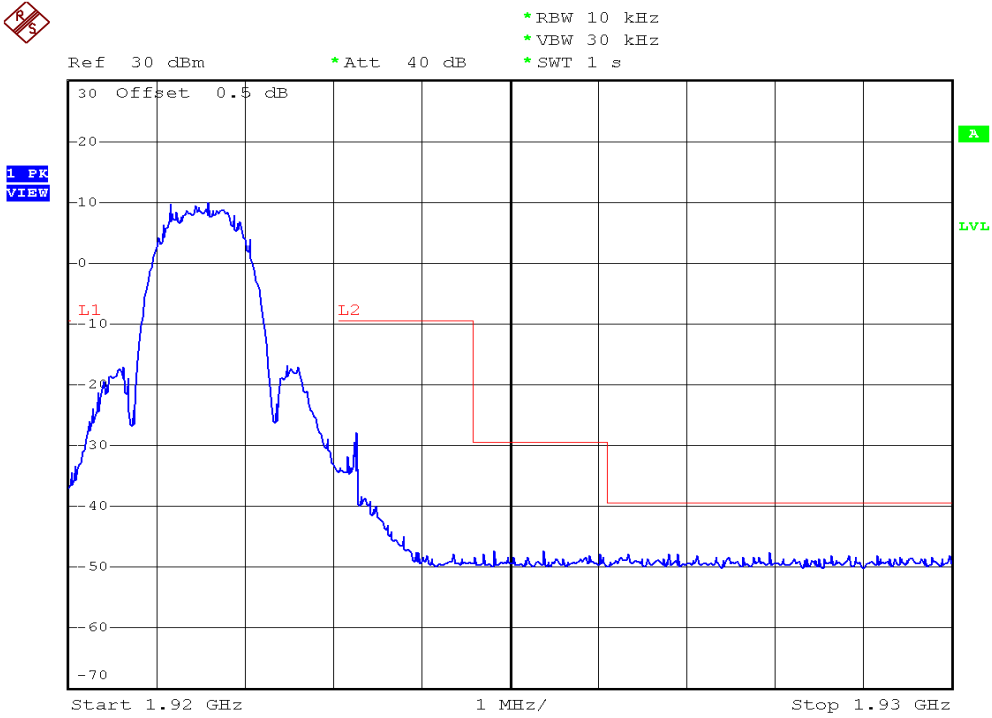

INTERTEK TESTING SERVICES

Unwanted Emission Inside The Sub-Band Plots

Plot B4A1

Plot B4B1

INTERTEK TESTING SERVICES

Unwanted Emission Inside The Sub-Band Plots

Plot B4A2

Plot B4B2

INTERTEK TESTING SERVICES

Unwanted Emission Inside The Sub-Band Plots

Plot B4C2

Plot B4D2

INTERTEK TESTING SERVICES

Unwanted Emission Inside The Sub-Band Plots

Plot H4A

Plot H4B