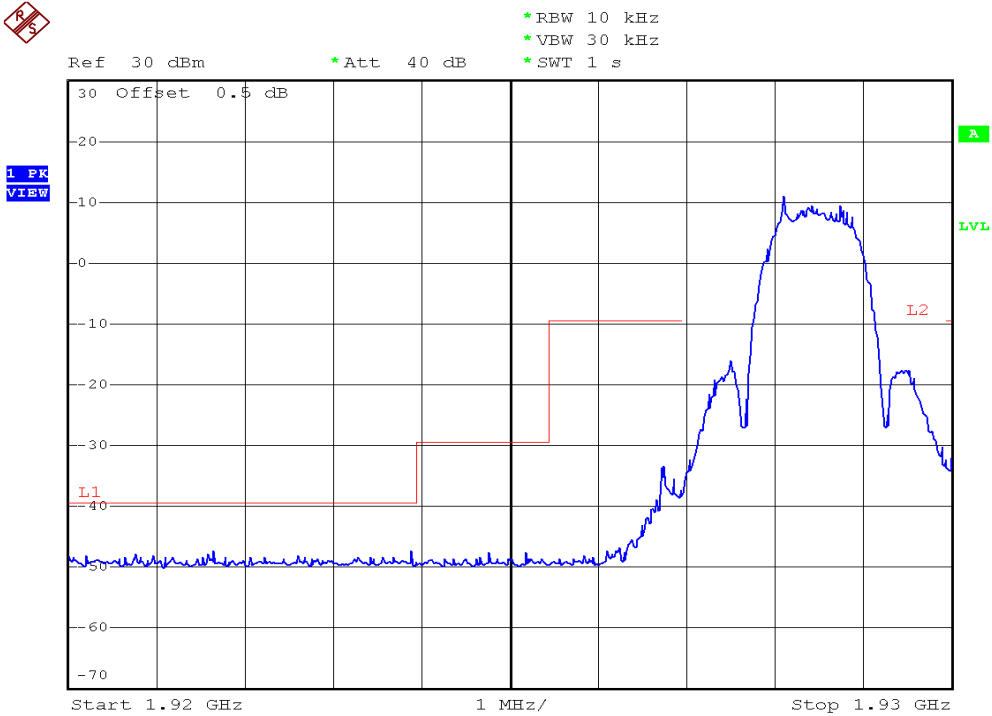

INTERTEK TESTING SERVICES

Unwanted Emission Inside The Sub-Band Plots

Plot B4A1

Plot B4B1

INTERTEK TESTING SERVICES

Unwanted Emission Inside The Sub-Band Plots

Plot B4A2

Plot B4B2

INTERTEK TESTING SERVICES

Unwanted Emission Inside The Sub-Band Plots

Plot B4C2

Plot B4D2

INTERTEK TESTING SERVICES

Unwanted Emission Inside The Sub-Band Plots

Plot H4A

Plot H4B