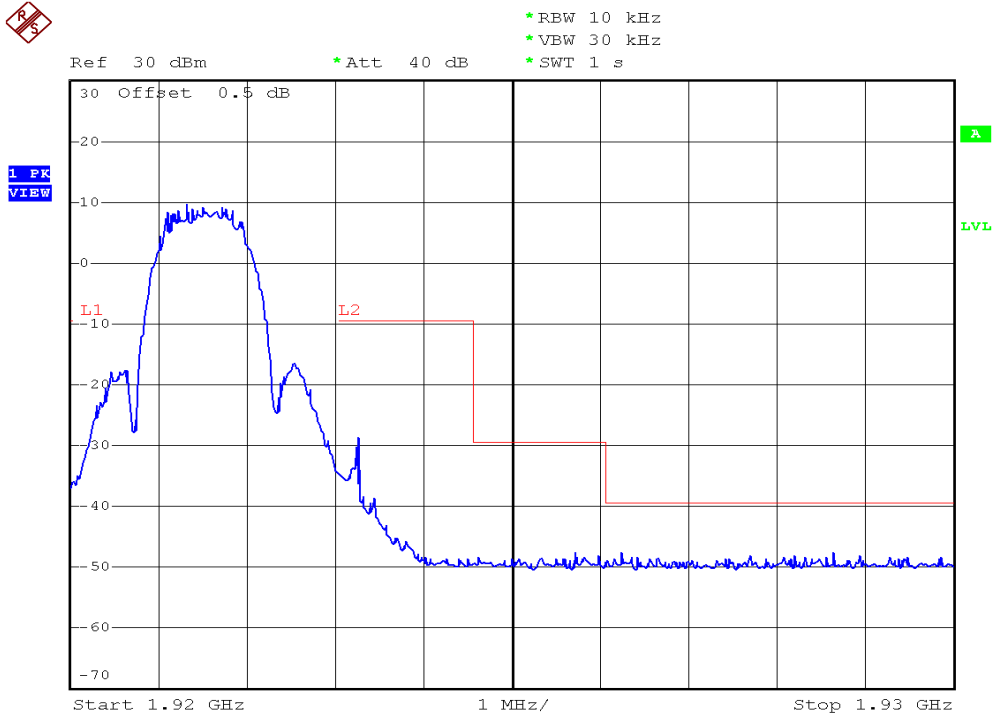

INTERTEK TESTING SERVICES

Unwanted Emission Inside The Sub-Band Plots

Plot B4A1

Plot B4B1

INTERTEK TESTING SERVICES

Unwanted Emission Inside The Sub-Band Plots

Plot B4A2

Plot B4B2

INTERTEK TESTING SERVICES

Unwanted Emission Inside The Sub-Band Plots

Plot B4C2

Plot B4D2

INTERTEK TESTING SERVICES

Unwanted Emission Inside The Sub-Band Plots

Plot H4A

Plot H4B