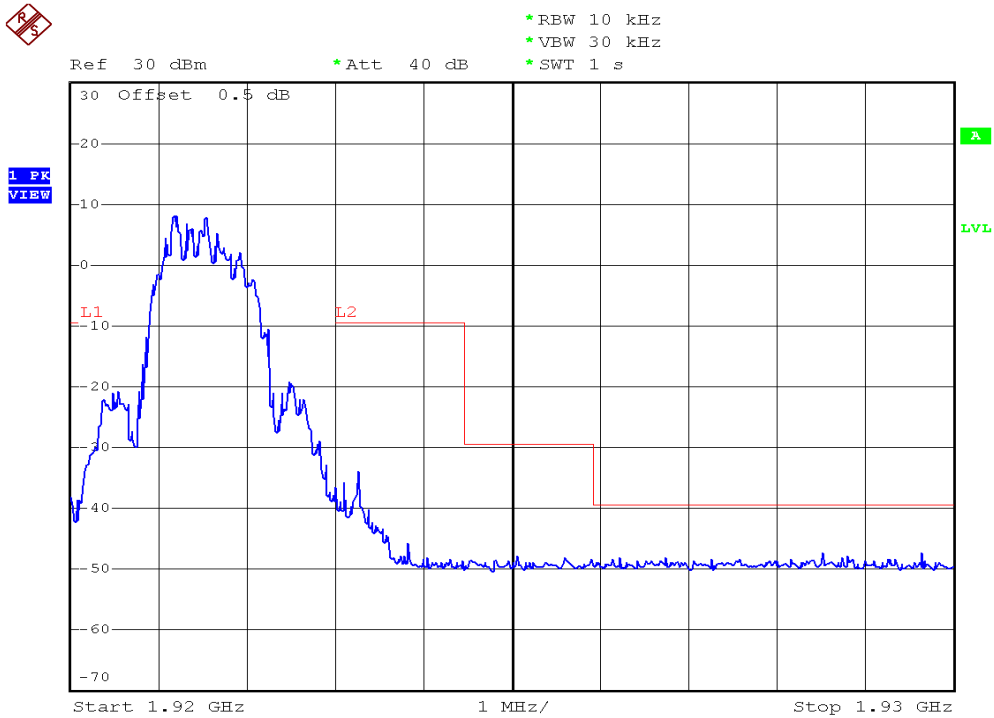

INTERTEK TESTING SERVICES

Unwanted Emission Inside The Sub-Band Plots

Plot B4A1

Plot B4B1

INTERTEK TESTING SERVICES

Unwanted Emission Inside The Sub-Band Plots

Plot B4A2

Plot B4B2

INTERTEK TESTING SERVICES

Unwanted Emission Inside The Sub-Band Plots

Plot B4C2

Plot B4D2

INTERTEK TESTING SERVICES

Unwanted Emission Inside The Sub-Band Plots

Plot H4A

Plot H4B