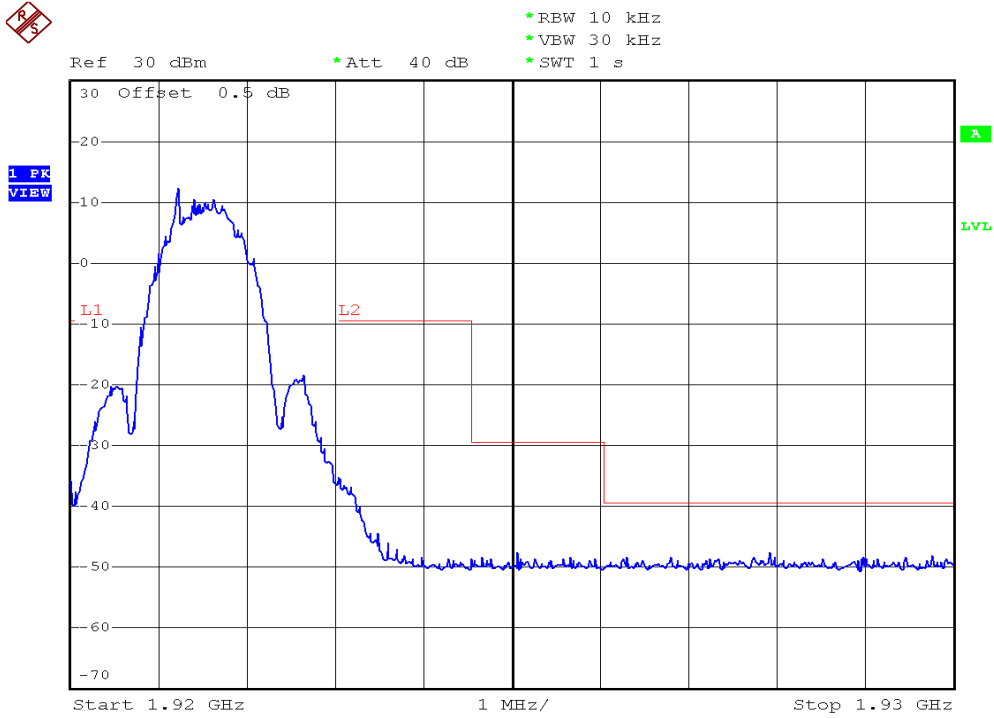

INTERTEK TESTING SERVICES

Unwanted Emission Inside The Sub-Band Plots

Plot B4A1

Plot B4B1

INTERTEK TESTING SERVICES

Unwanted Emission Inside The Sub-Band Plots

Plot B4A2

Plot B4B2

INTERTEK TESTING SERVICES

Unwanted Emission Inside The Sub-Band Plots

Plot B4C2

Plot B4D2

INTERTEK TESTING SERVICES

Unwanted Emission Inside The Sub-Band Plots

Plot H4A

Plot H4B