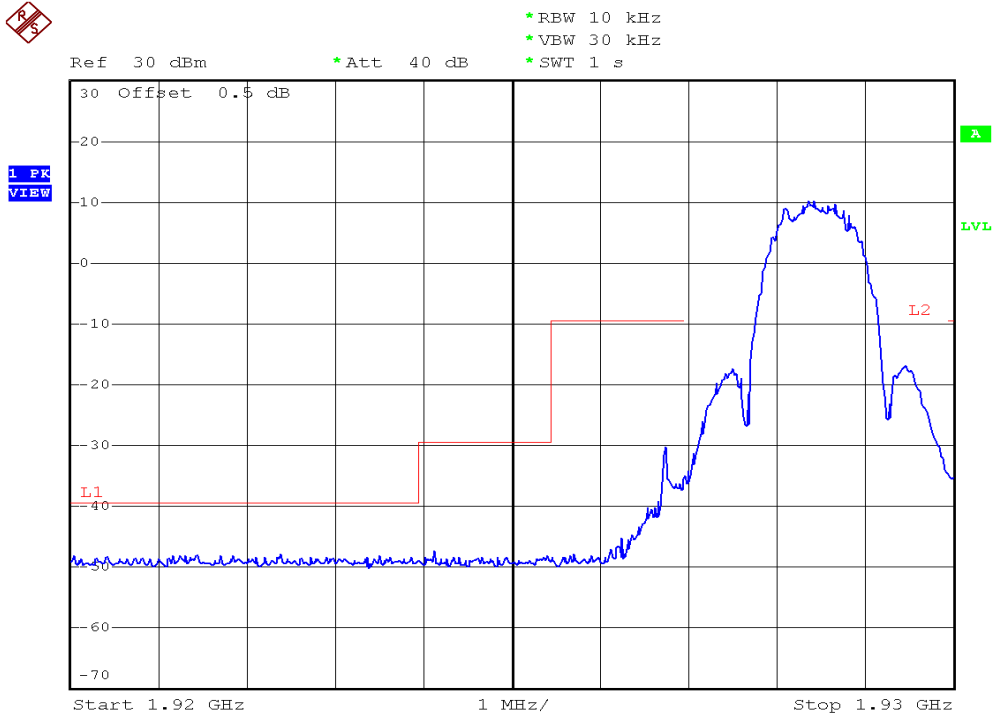

INTERTEK TESTING SERVICES

Unwanted Emission Inside The Sub-Band Plots

Plot B4A1

Plot B4B1

INTERTEK TESTING SERVICES

Unwanted Emission Inside The Sub-Band Plots

Plot B4A2

Plot B4B2

INTERTEK TESTING SERVICES

Unwanted Emission Inside The Sub-Band Plots

Plot B4C2

Plot B4D2

INTERTEK TESTING SERVICES

Unwanted Emission Inside The Sub-Band Plots

Plot H4A

Plot H4B