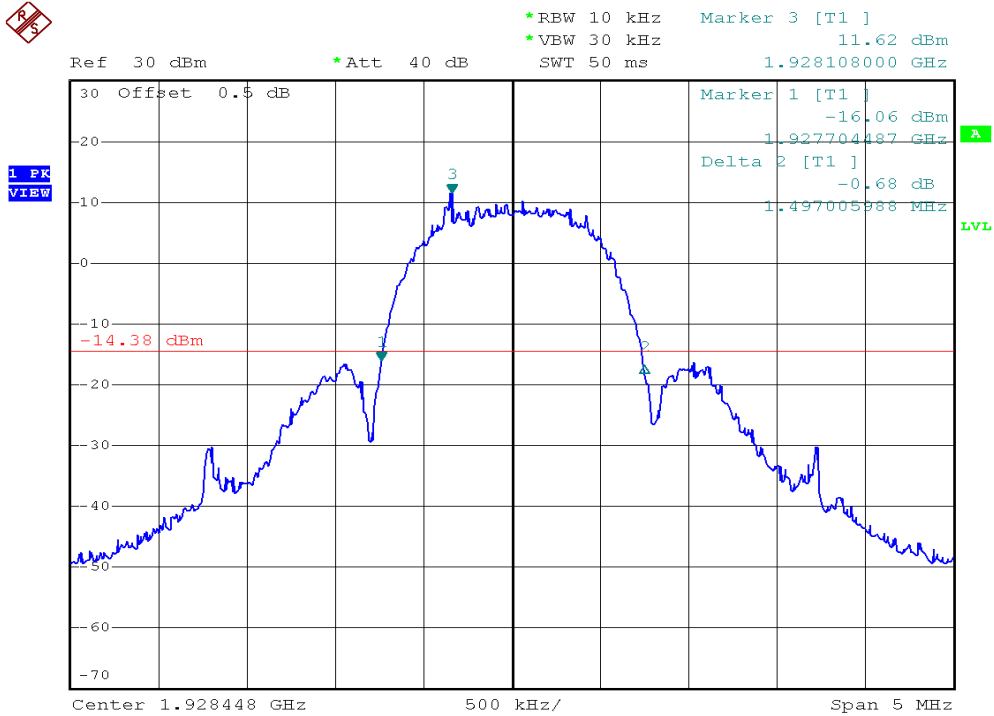

INTERTEK TESTING SERVICES

26dB Emission Bandwidth Plots

Plot B1A1

Plot B1D1

INTERTEK TESTING SERVICES

26dB Emission Bandwidth Plots

Plot B1G1

Plot B1J1

INTERTEK TESTING SERVICES

26dB Emission Bandwidth Plots

Plot B1A2

Plot B1D2

INTERTEK TESTING SERVICES

26dB Emission Bandwidth Plots

Plot B1G2

Plot B1J2

INTERTEK TESTING SERVICES

26dB Emission Bandwidth Plots

Plot H1A

Plot H1D