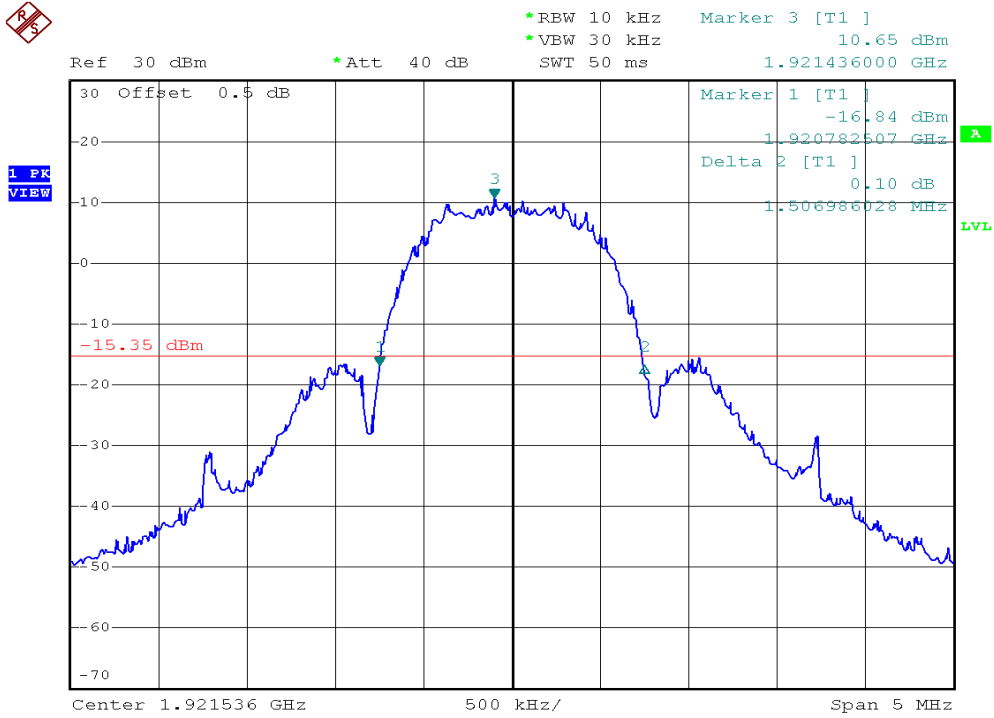

INTERTEK TESTING SERVICES

26dB Emission Bandwidth Plots

Plot B1A1

Plot B1D1

INTERTEK TESTING SERVICES

26dB Emission Bandwidth Plots

Plot B1G1

Plot B1J1

INTERTEK TESTING SERVICES

26dB Emission Bandwidth Plots

Plot B1A2

Plot B1D2

INTERTEK TESTING SERVICES

26dB Emission Bandwidth Plots

Plot B1G2

Plot B1J2

INTERTEK TESTING SERVICES

26dB Emission Bandwidth Plots

Plot H1A

Plot H1D