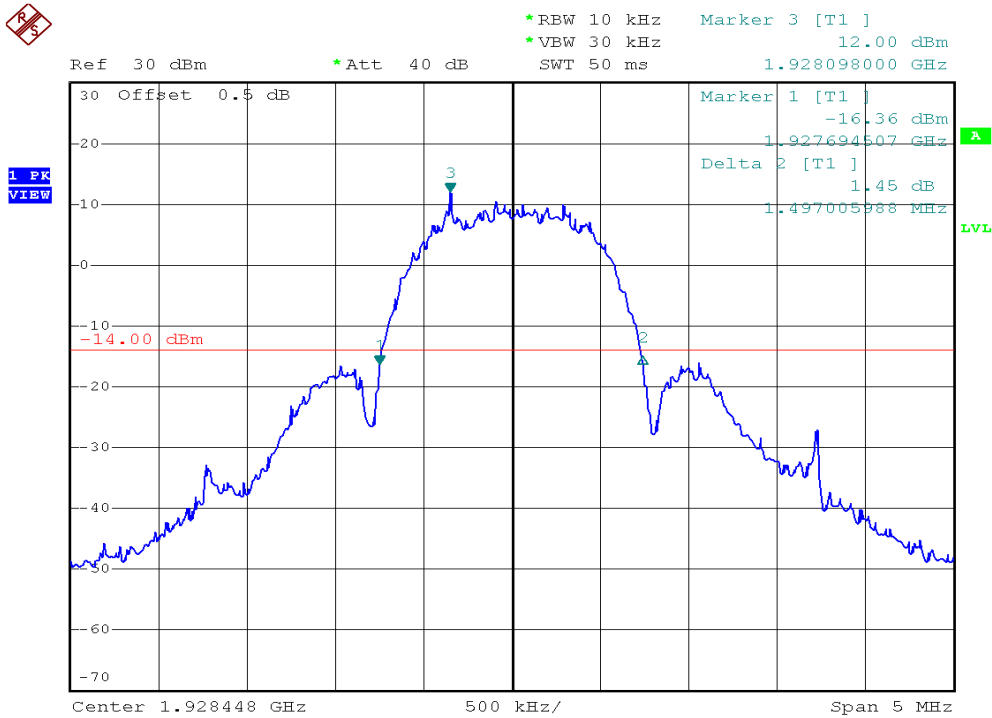

INTERTEK TESTING SERVICES

26dB Emission Bandwidth Plots

Plot B1A1

Plot B1D1

INTERTEK TESTING SERVICES

26dB Emission Bandwidth Plots

Plot B1G1

Plot B1J1

INTERTEK TESTING SERVICES

26dB Emission Bandwidth Plots

Plot B1A2

Plot B1D2

INTERTEK TESTING SERVICES

26dB Emission Bandwidth Plots

Plot B1G2

Plot B1J2

INTERTEK TESTING SERVICES

26dB Emission Bandwidth Plots

Plot H1A

Plot H1D