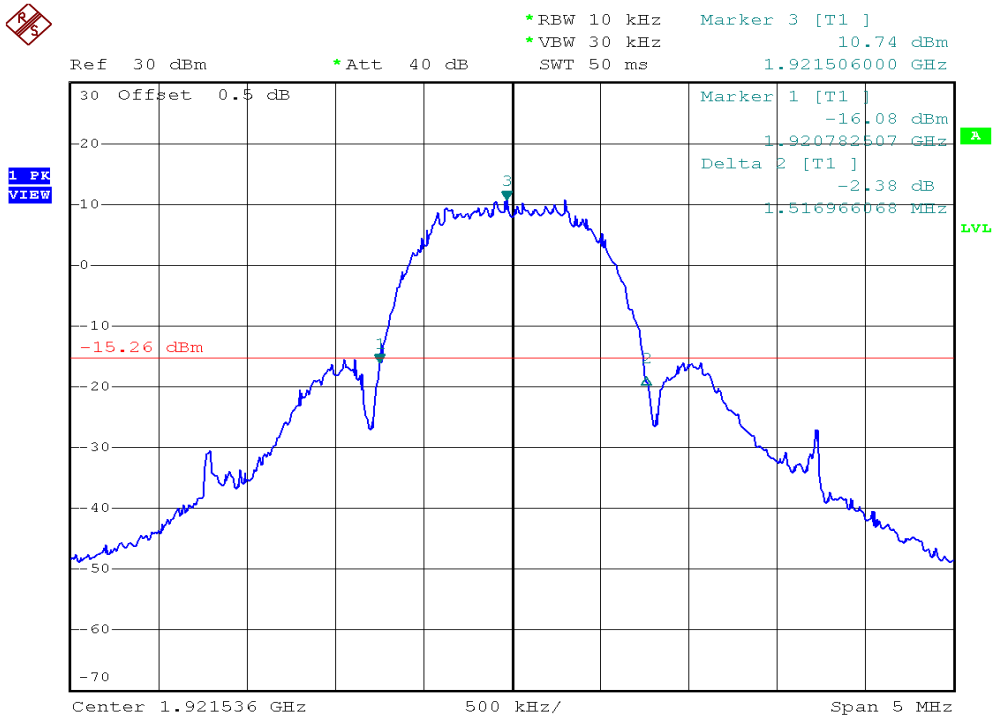

INTERTEK TESTING SERVICES

26dB Emission Bandwidth Plots

Plot B1A1

Plot B1D1

INTERTEK TESTING SERVICES

26dB Emission Bandwidth Plots

Plot B1G1

Plot B1J1

INTERTEK TESTING SERVICES

26dB Emission Bandwidth Plots

Plot B1A2

Plot B1D2

INTERTEK TESTING SERVICES

26dB Emission Bandwidth Plots

Plot B1G2

Plot B1J2

INTERTEK TESTING SERVICES

26dB Emission Bandwidth Plots

Plot H1A

Plot H1D