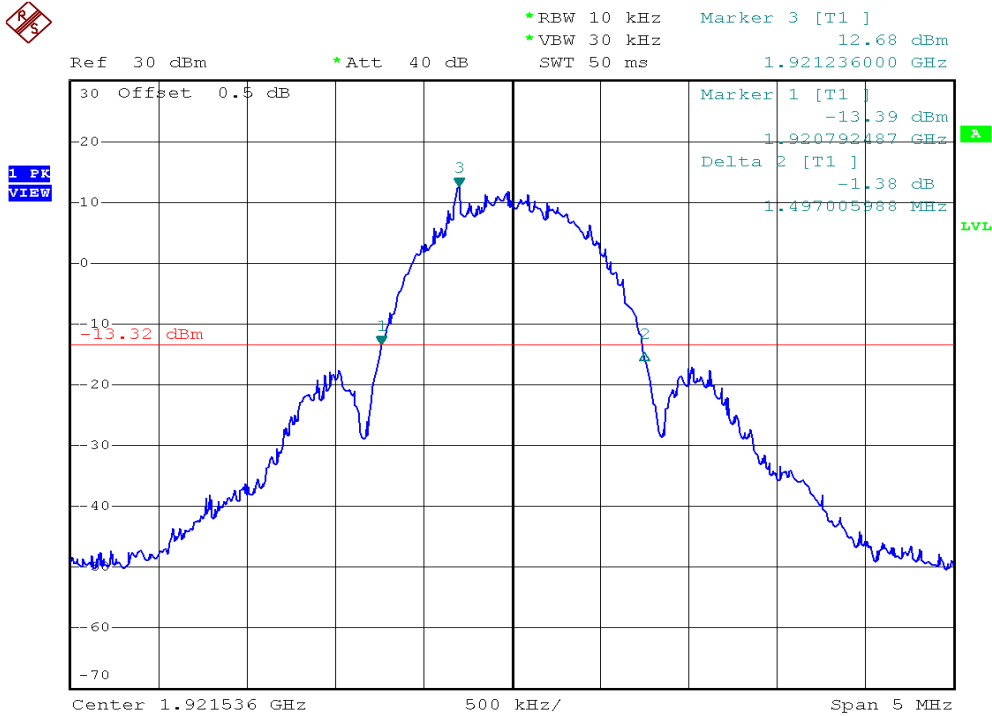

INTERTEK TESTING SERVICES

26dB Emission Bandwidth Plots

Plot B1A2

Plot B1D2

INTERTEK TESTING SERVICES

26dB Emission Bandwidth Plots

Plot B1G2

Plot B1J2

INTERTEK TESTING SERVICES

26dB Emission Bandwidth Plots

Plot H1A

Plot H1D