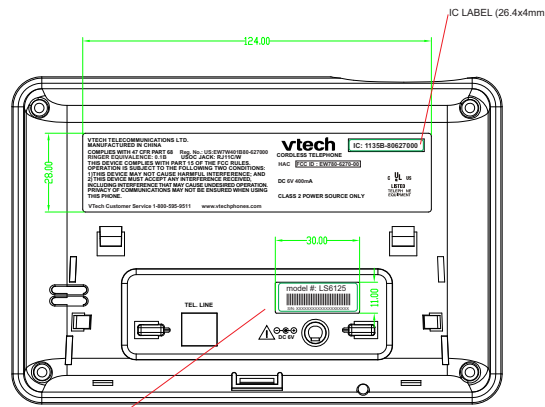

LS61XX engraving file

SN LABEL
20X10MM

HS

CI BASE