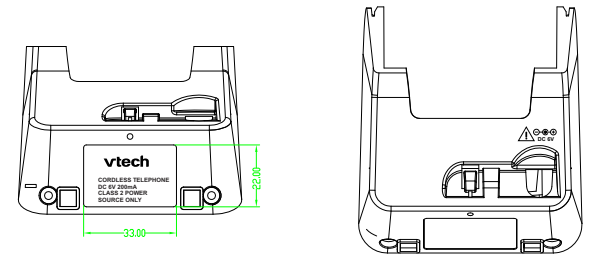

LS61XX engraving file

SN LABEL
20X10MM

HS

CHARGER