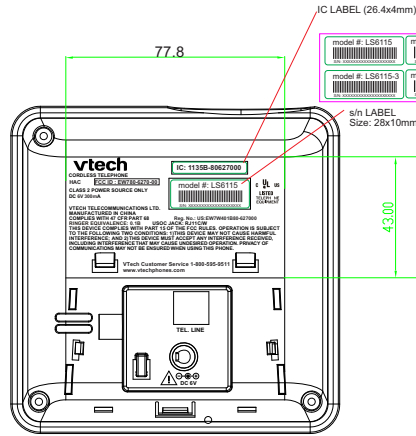

LS61XX engraving file

SN LABEL
20X10MM

HS

C BASE