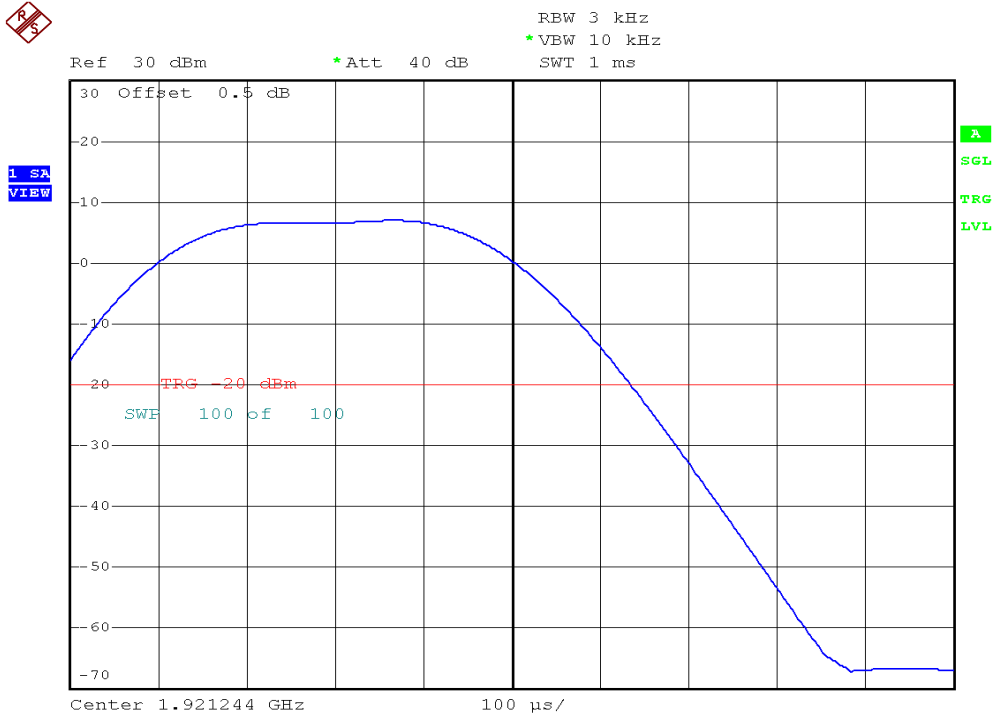

INTERTEK TESTING SERVICES

Power Spectral Density Plots

Plot B3A1

Plot B3B1

INTERTEK TESTING SERVICES

Power Spectral Density Plots

Plot B3C1

Plot B3D1

INTERTEK TESTING SERVICES

Power Spectral Density Plots

Plot H3A

Plot H3B

INTERTEK TESTING SERVICES

Power Spectral Density Plots

Plot B3A2

Plot B3B2

INTERTEK TESTING SERVICES

Power Spectral Density Plots

Plot B3C2

Plot B3D2