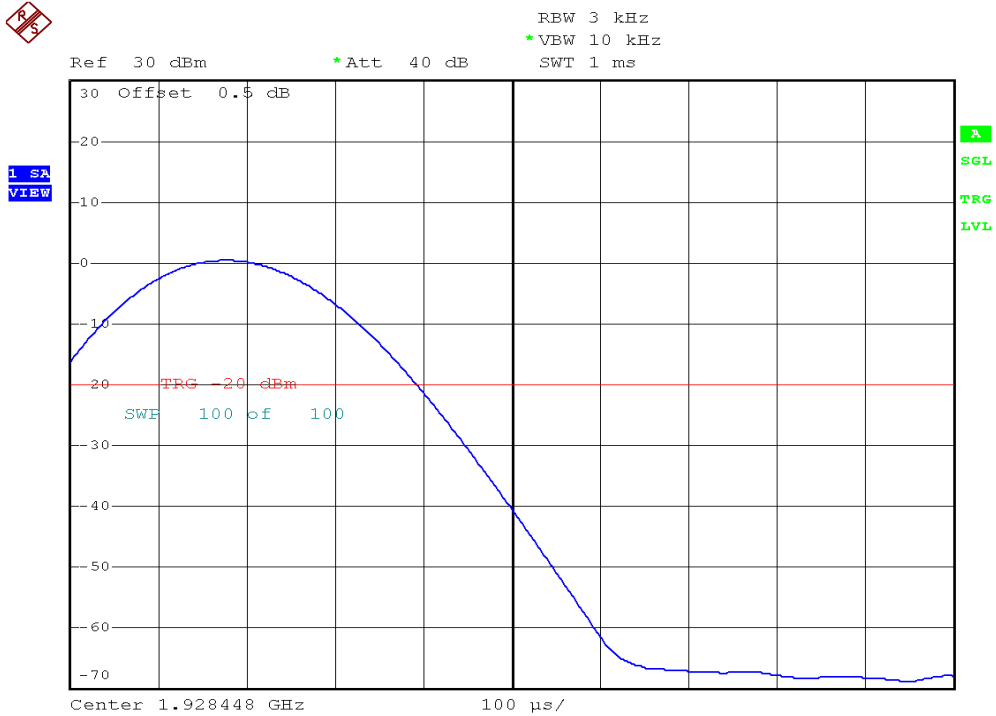

INTERTEK TESTING SERVICES

Power Spectral Density Plots

Plot B3A1

Plot B3B1

INTERTEK TESTING SERVICES

Power Spectral Density Plots

Plot B3C1

Plot B3D1

INTERTEK TESTING SERVICES

Power Spectral Density Plots

Plot H3A

Plot H3B

INTERTEK TESTING SERVICES

Power Spectral Density Plots

Plot B3A2

Plot B3B2

INTERTEK TESTING SERVICES

Power Spectral Density Plots

Plot B3C2

Plot B3D2