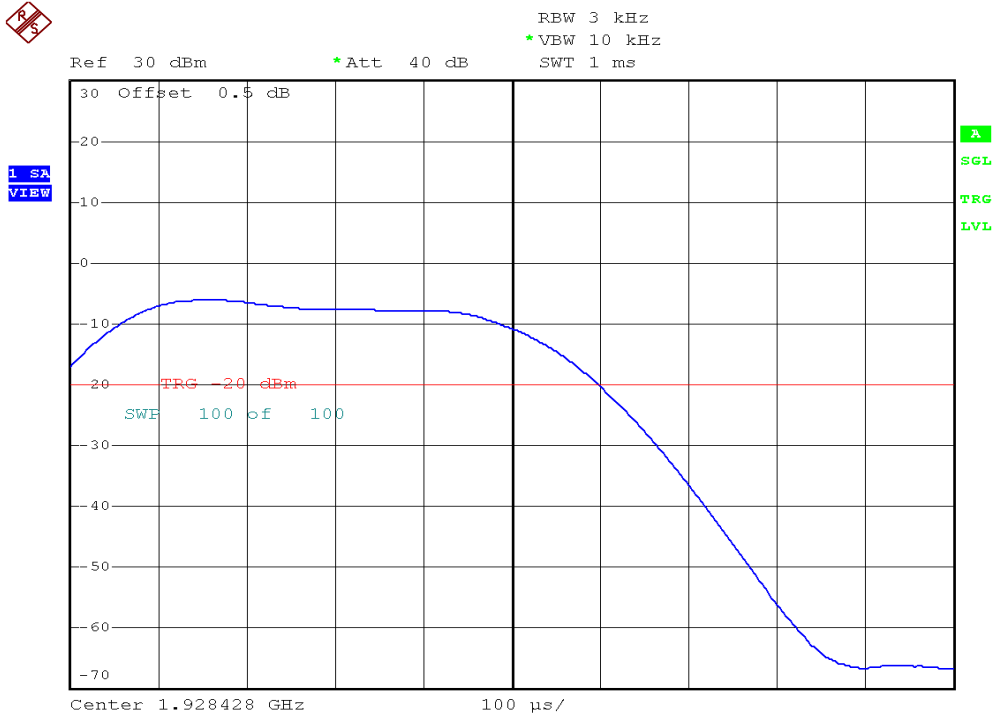

INTERTEK TESTING SERVICES

Power Spectral Density Plots

Plot B3A1

Plot B3B1

INTERTEK TESTING SERVICES

Power Spectral Density Plots

Plot B3C1

Plot B3D1

INTERTEK TESTING SERVICES

Power Spectral Density Plots

Plot H3A

Plot H3B

INTERTEK TESTING SERVICES

Power Spectral Density Plots

Plot B3A2

Plot B3B2

INTERTEK TESTING SERVICES

Power Spectral Density Plots

Plot B3C2

Plot B3D2