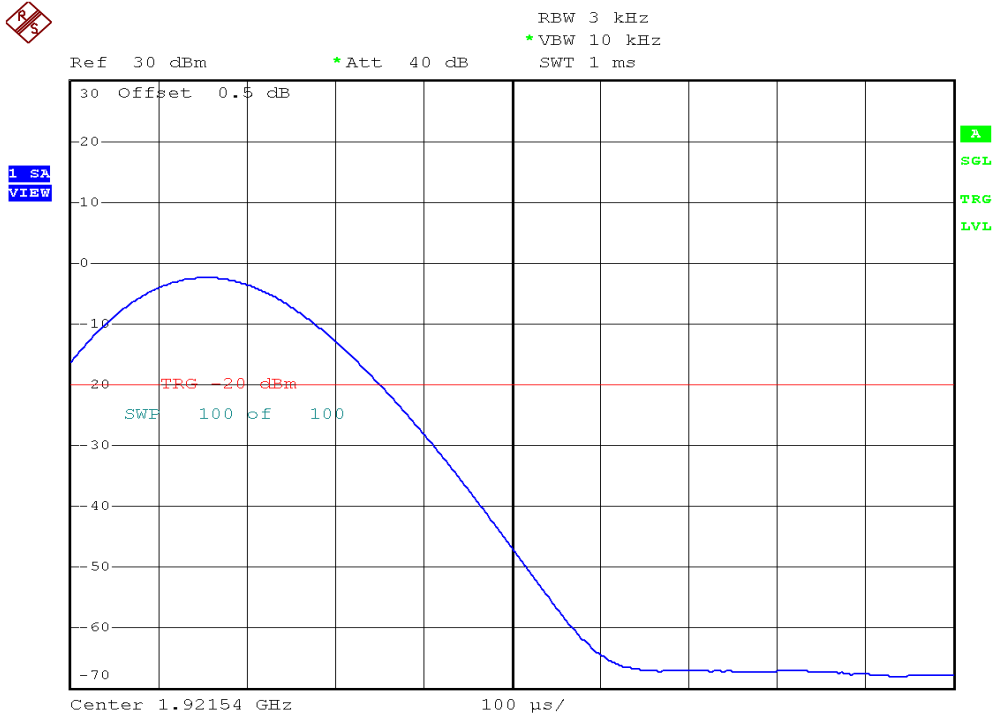

INTERTEK TESTING SERVICES

Power Spectral Density Plots

Plot B3A1

Plot B3B1

INTERTEK TESTING SERVICES

Power Spectral Density Plots

Plot B3C1

Plot B3D1

INTERTEK TESTING SERVICES

Power Spectral Density Plots

Plot H3A

Plot H3B

INTERTEK TESTING SERVICES

Power Spectral Density Plots

Plot B3A2

Plot B3B2

INTERTEK TESTING SERVICES

Power Spectral Density Plots

Plot B3C2

Plot B3D2