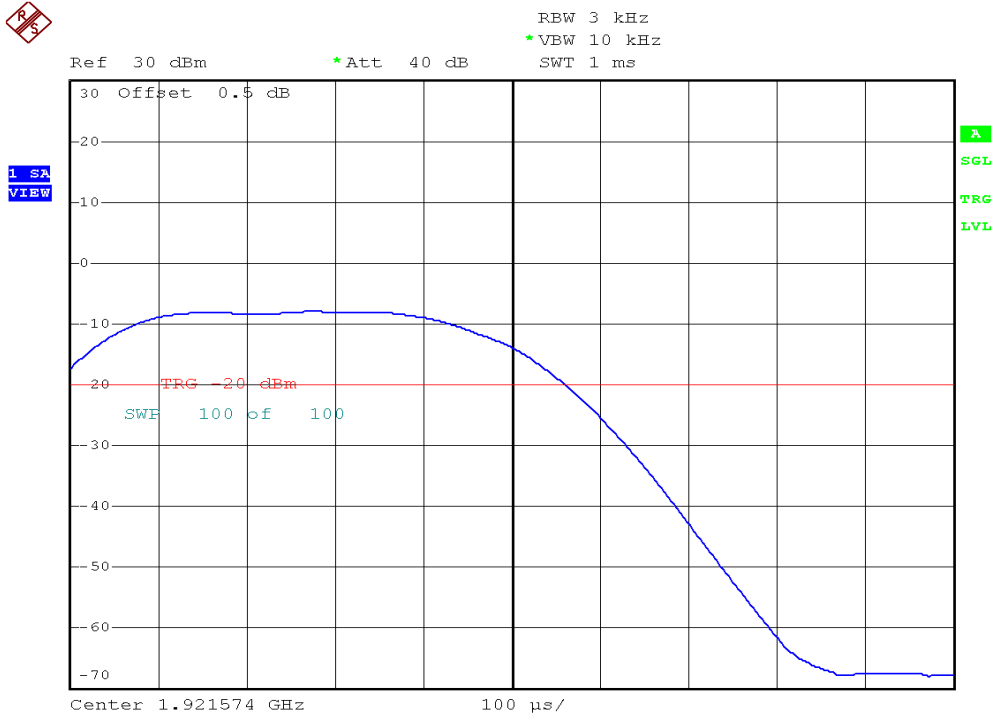

INTERTEK TESTING SERVICES

Power Spectral Density Plots

Plot B3A1

Plot B3B1

INTERTEK TESTING SERVICES

Power Spectral Density Plots

Plot B3C1

Plot B3D1

INTERTEK TESTING SERVICES

Power Spectral Density Plots

Plot H3A

Plot H3B

INTERTEK TESTING SERVICES

Power Spectral Density Plots

Plot B3A2

Plot B3B2

INTERTEK TESTING SERVICES

Power Spectral Density Plots

Plot B3C2

Plot B3D2