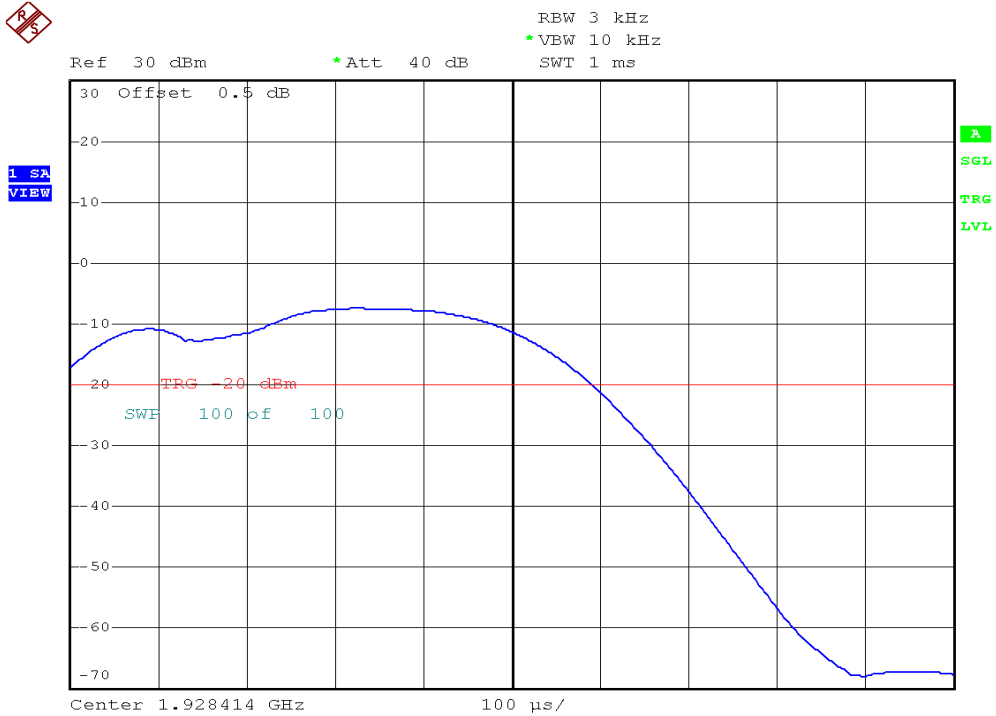

INTERTEK TESTING SERVICES

Power Spectral Density Plots

Plot B3A1

Plot B3B1

INTERTEK TESTING SERVICES

Power Spectral Density Plots

Plot B3C1

Plot B3D1

INTERTEK TESTING SERVICES

Power Spectral Density Plots

Plot H3A

Plot H3B

INTERTEK TESTING SERVICES

Power Spectral Density Plots

Plot B3A2

Plot B3B2

INTERTEK TESTING SERVICES

Power Spectral Density Plots

Plot B3C2

Plot B3D2