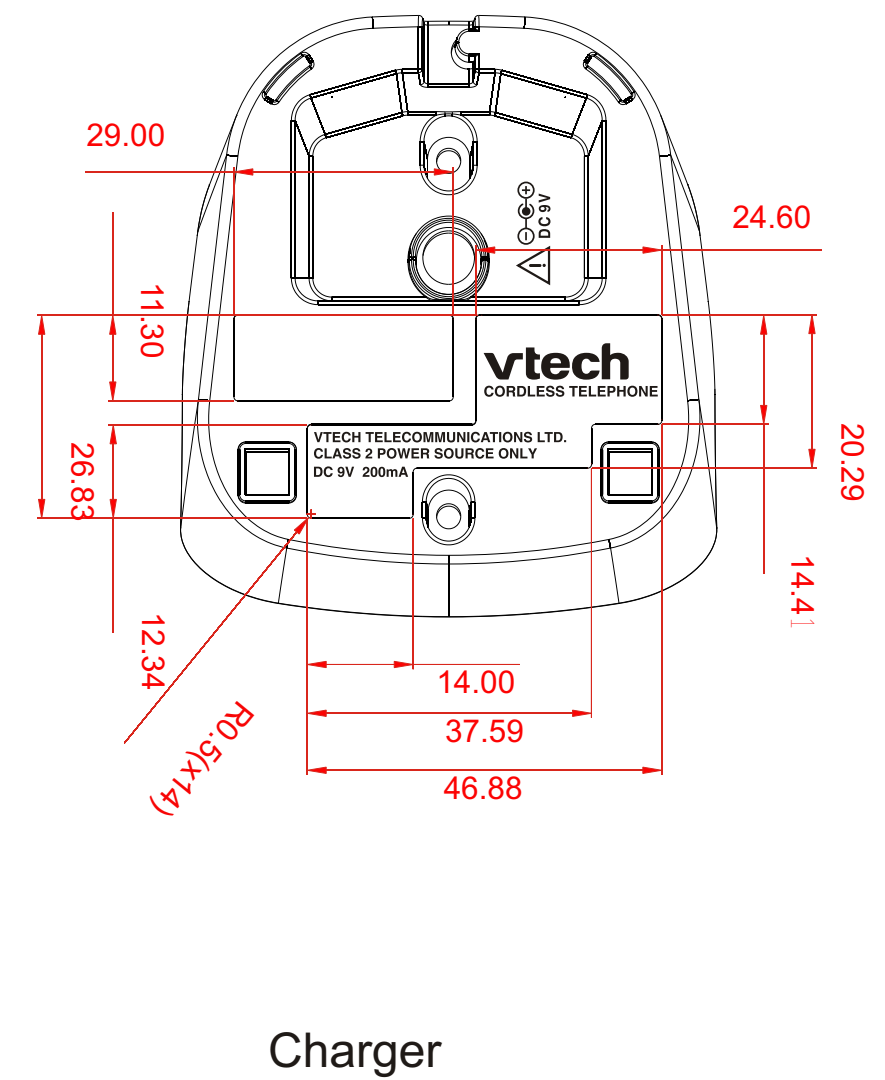

DS 61xxxx Engraving draft

Charger