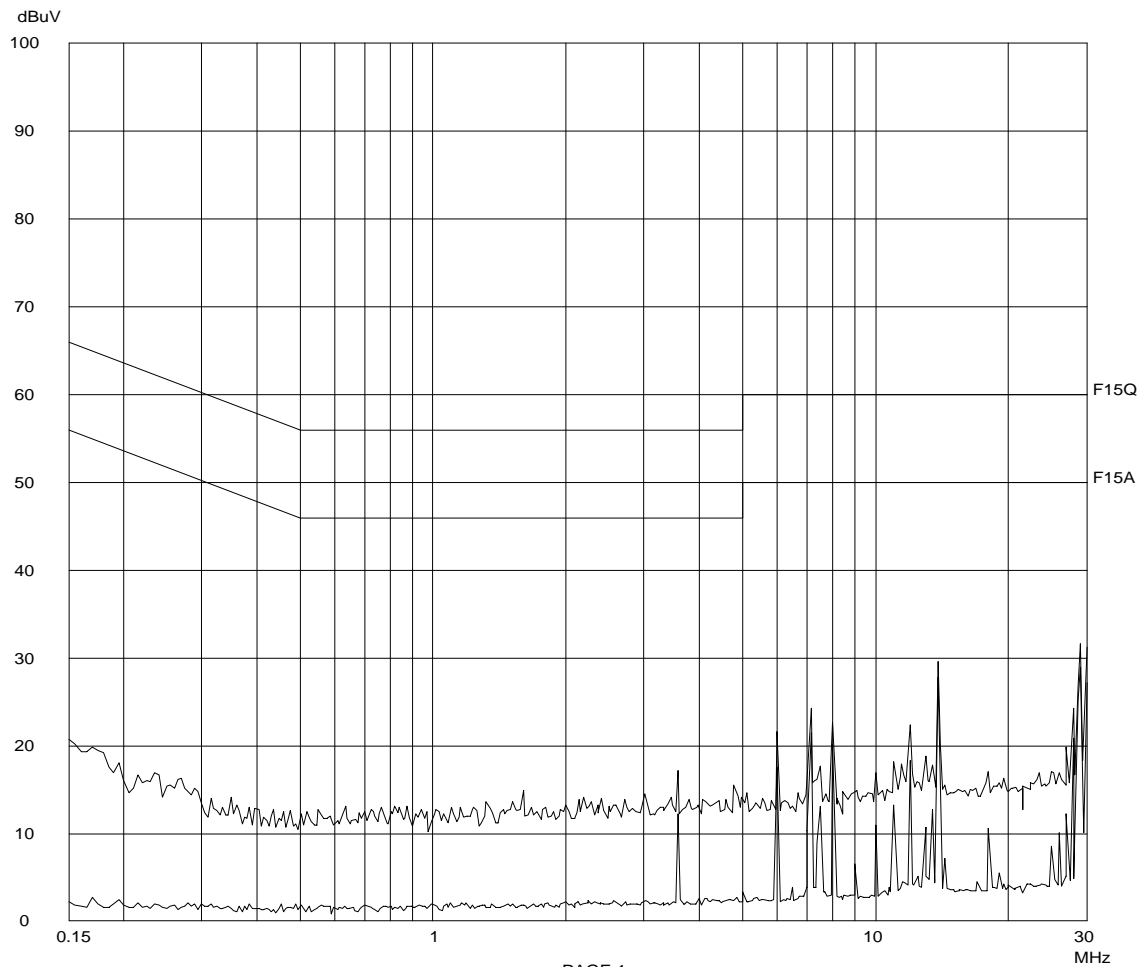

Final Measurement: x QP / + AV

Meas Time: 1 s

Subranges: 16

Acc Margin: 20dB

Transducer No.	Start	Stop	Name
2	1 9k	30M	EW0700
12	9k	30M	EW0090

Report No.: 07240131
Talk Mode
Model: DS6111

Report No.:07240121