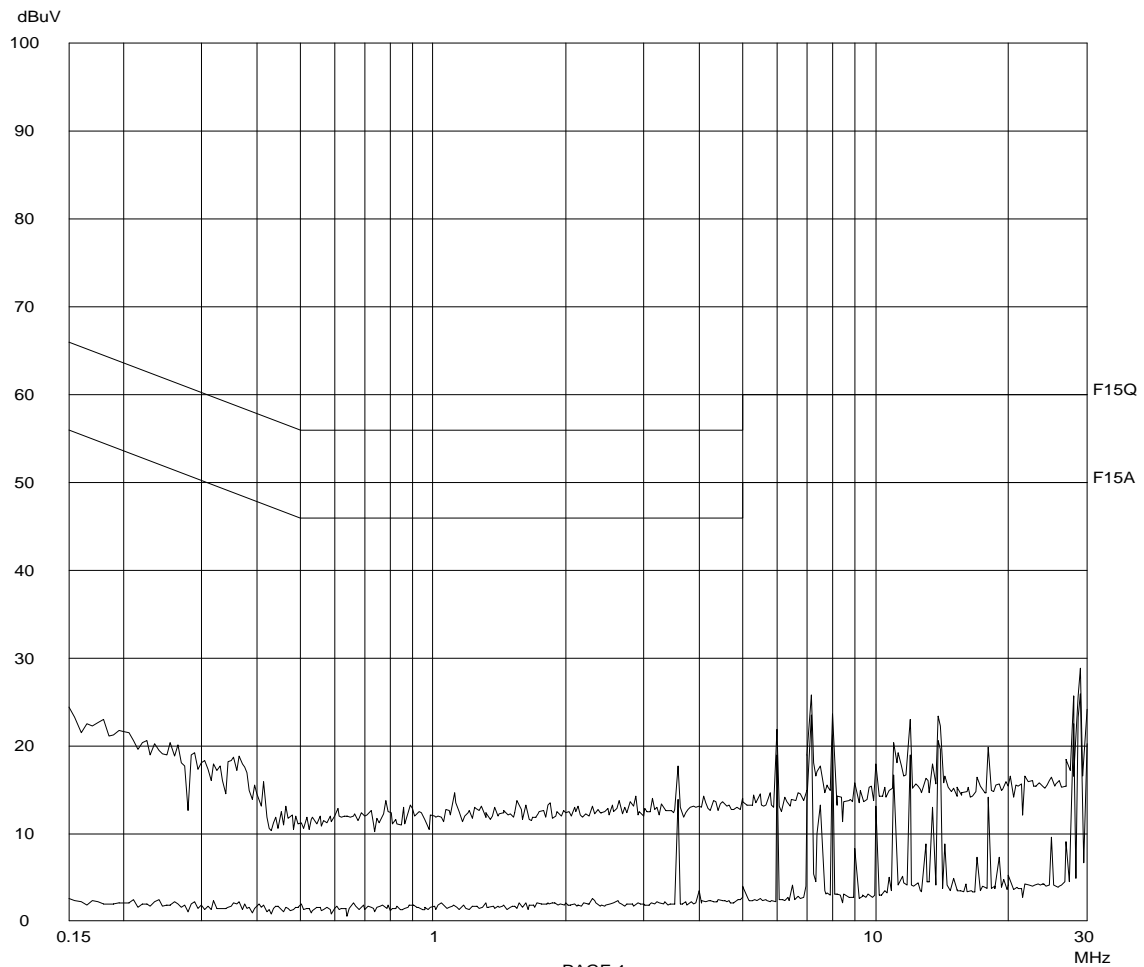

Report No.: 07240131
Talk Mode
Model: DS6121

Report No.:07240131

Scan Settings (1 Range)

|----- Frequencies -----||----- Receiver Settings -----|

Start	Stop	Step	IF BW	Detector	M-Time	Atten	Preamp	OpRge
150k	30M	5k	10k	PK+AV	10ms	AUTO	LN OFF	60dB

Final Measurement: x QP / + AV

Meas Time: 1 s

Subranges: 16

Acc Margin: 20dB

Transducer No.	Start	Stop	Name
2	1 9k	30M	EW0700
12	9k	30M	EW0090

Ctrl No.: N/A

Report No.: 07240131
Talk Mode
Model: DS6121

Report No.:07240131

Final Measurement: x QP / + AV

Meas Time: 1 s

Subranges: 16

Acc Margin: 20dB

Transducer No.	Start	Stop	Name
2	1 9k	30M	EW0700
12	9k	30M	EW0090

Report No.: 07240131
Talk Mode
Model: DS6111

Report No.:07240121