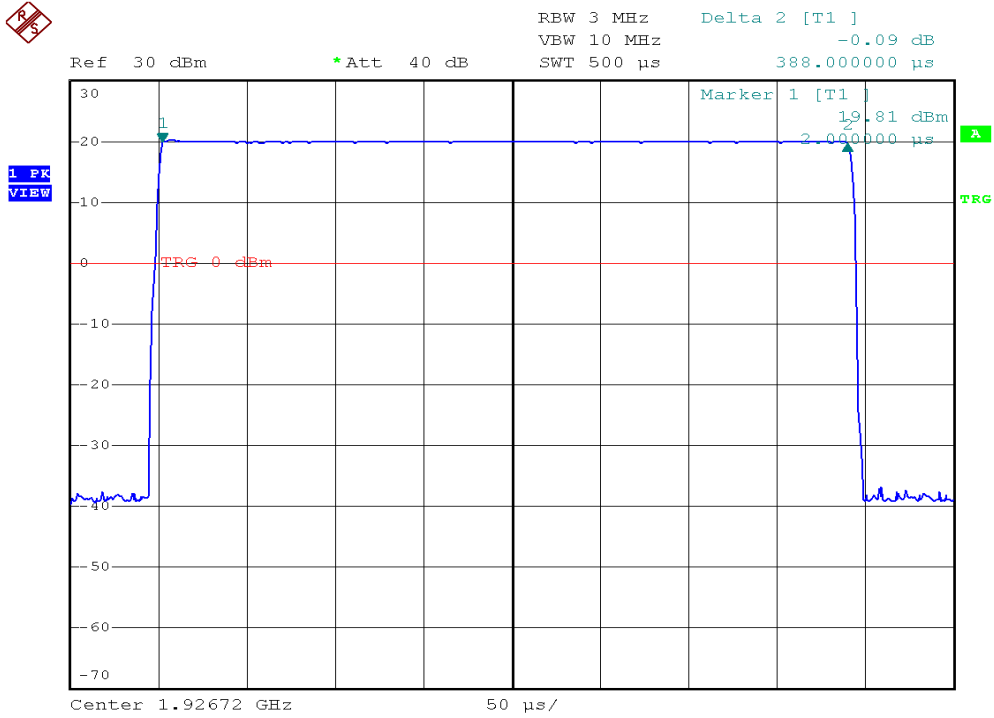

INTERTEK TESTING SERVICES

Transmitter ON Time Plots (Model: SL82218)

Plot B5A

Plot B5B