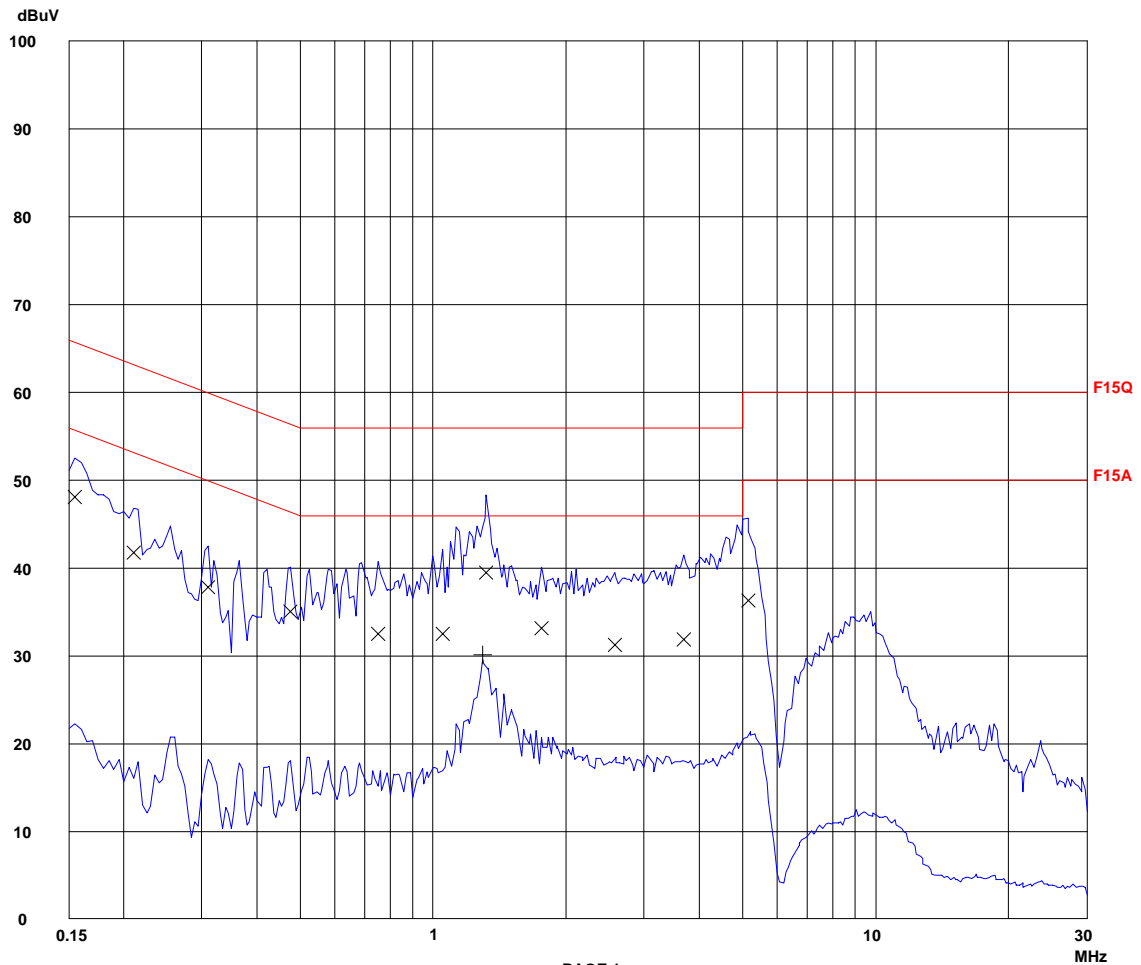

Final Measurement: x QP / + AV
Meas Time: 1 s
Subranges: 16
Acc Margin: 20dB

Transducer No.	Start	Stop	Name
2	1 9k	30M	EW0700
3	9k	30M	EW2454
12	9k	30M	EW0090

Report No.: HK08101129-1
Talk Mode
AC Mains "L"

Frequency	QP Level	QP Limit	Delta
MHz	dBuV	dBuV	dB
0.15500	49.5	65.7	-16.2
0.25500	42.0	61.6	-19.6
0.31000	38.2	60.0	-21.8
0.42500	32.7	57.4	-24.7
0.68500	32.5	56.0	-23.5
1.03500	31.3	56.0	-24.7
1.28000	39.2	56.0	-16.8
1.98500	30.2	56.0	-25.8
2.55500	31.2	56.0	-24.8
4.05000	32.9	56.0	-23.1
5.04500	37.4	56.0	-18.6

Frequency	AV Level	AV Limit	Delta
MHz	dBuV	dBuV	dB
1.34000	26.2	46.0	-19.8

* limit exceeded

Report No.: HK08101129-1
Talk Mode
AC Mains "N"

Scan Settings (1 Range)

Frequencies			Receiver Settings					
Start	Stop	Step	IF BW	Detector	M-Time	Atten	Preamp	OpRge
150k	30M	5k	10k	PK+AV	10ms	AUTO	LN OFF	60dB

Final Measurement: x QP / + AV
Meas Time: 1 s
Subranges: 16
Acc Margin: 20dB

Transducer No.	Start	Stop	Name
2	1 9k	30M	EW0700
3	9k	30M	EW2454
12	9k	30M	EW0090

Report No.: HK08101129-1
Talk Mode
AC Mains "N"