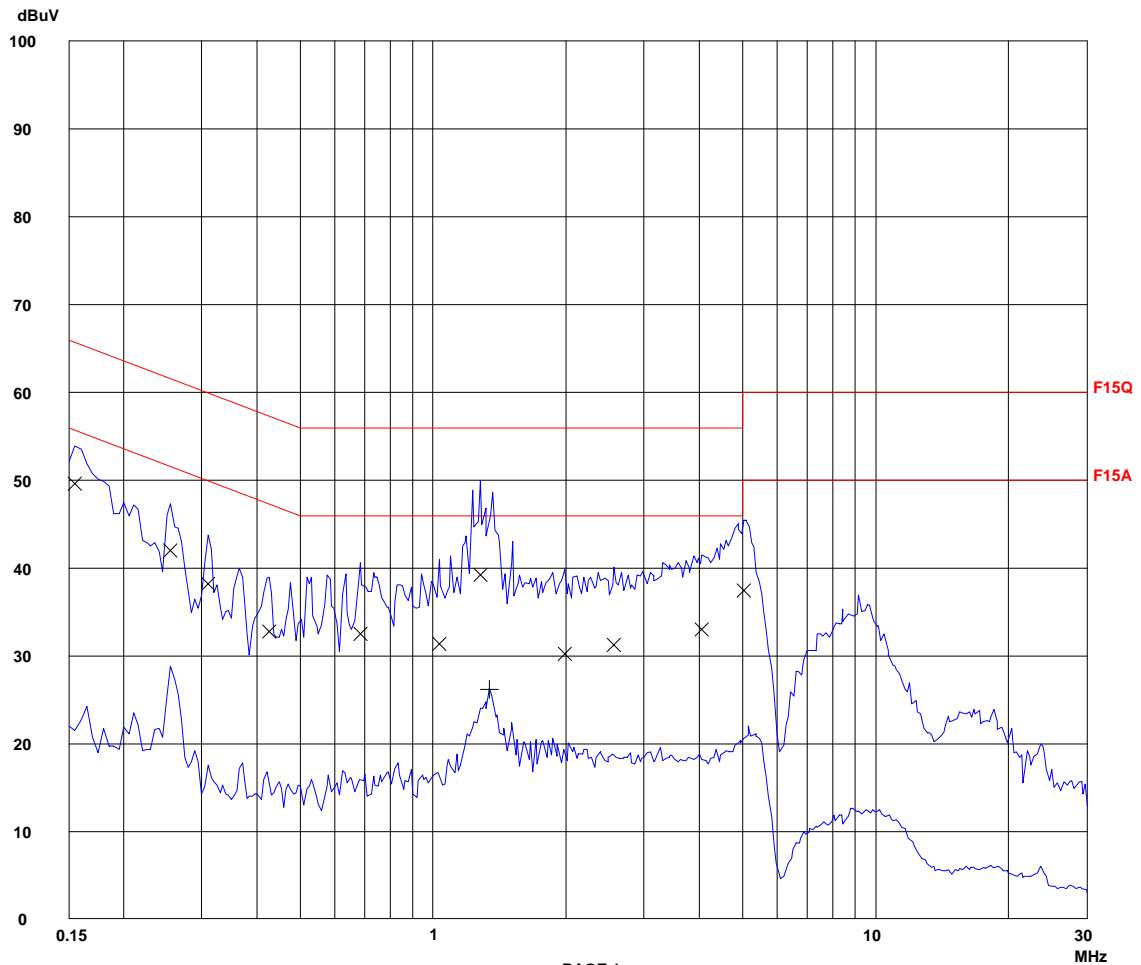

Report No.: HK08101129-1
Talk Mode
AC Mains "L"

Scan Settings (1 Range)

Frequencies			Receiver Settings					
Start	Stop	Step	IF BW	Detector	M-Time	Atten	Preamp	OpRge
150k	30M	5k	10k	PK+AV	10ms	AUTO	LN OFF	60dB

Final Measurement: x QP / + AV
Meas Time: 1 s
Subranges: 16
Acc Margin: 20dB

Transducer No.	Start	Stop	Name
2	1 9k	30M	EW0700
3	9k	30M	EW2454
12	9k	30M	EW0090

Report No.: HK08101129-1
Talk Mode
AC Mains "L"

Scan Settings (1 Range)

|----- Frequencies -----||----- Receiver Settings -----|
Start Stop Step IF BW Detector M-Time Atten Preamp OpRge
150k 30M 5k 10k PK+AV 10ms AUTO LN OFF 60dB
Final Measurement Results:

Final Measurement: x QP / + AV
Meas Time: 1 s
Subranges: 16
Acc Margin: 20dB

Transducer No.	Start	Stop	Name
2	1 9k	30M	EW0700
3	9k	30M	EW2454
12	9k	30M	EW0090

Report No.: HK08101129-1
Talk Mode
AC Mains "N"