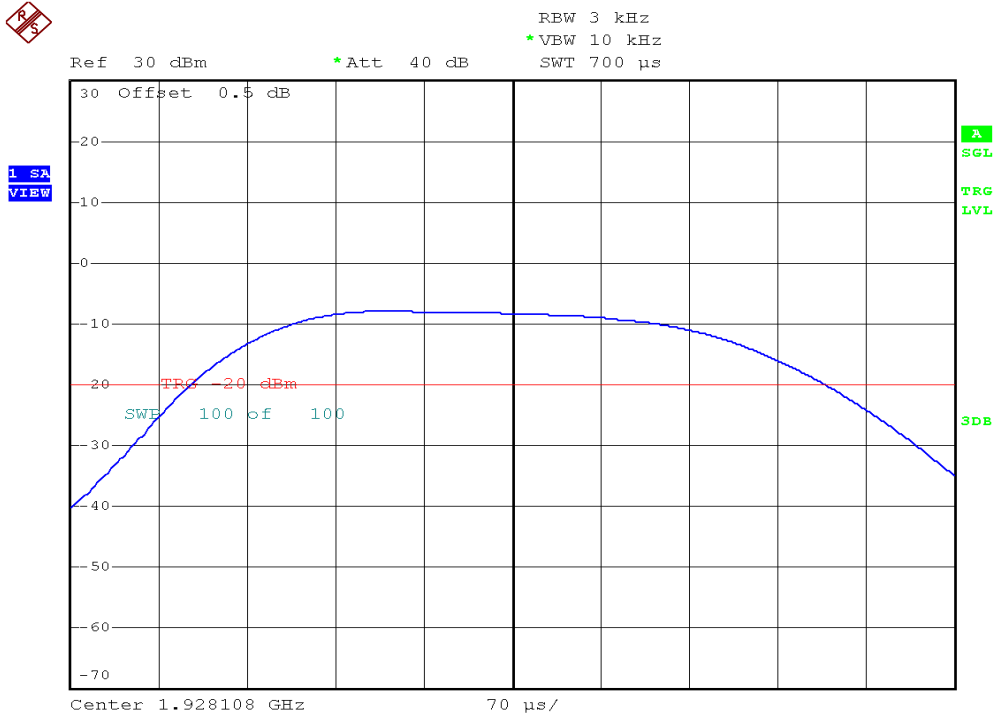

INTERTEK TESTING SERVICES

Power Spectral Density Plots

Plot 3B