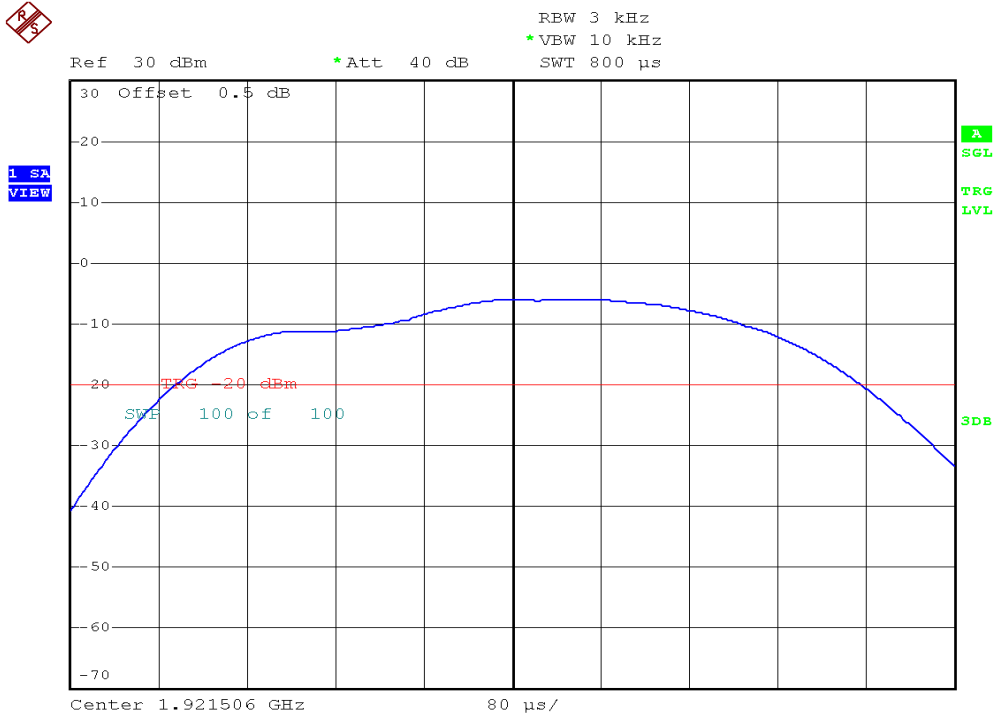

INTERTEK TESTING SERVICES

Power Spectral Density Plots

Plot 3A