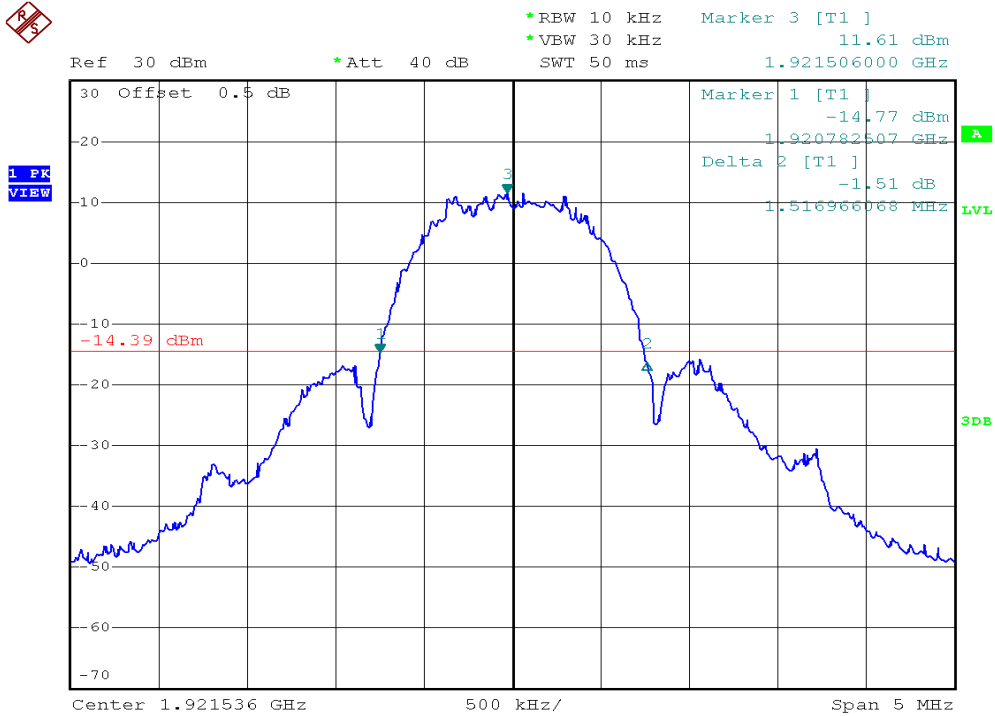

INTERTEK TESTING SERVICES

26dB Emission Bandwidth Plots

Plot 1A

Plot 1D

INTERTEK TESTING SERVICES

26dB Emission Bandwidth Plots

Plot 1G

Plot 1J