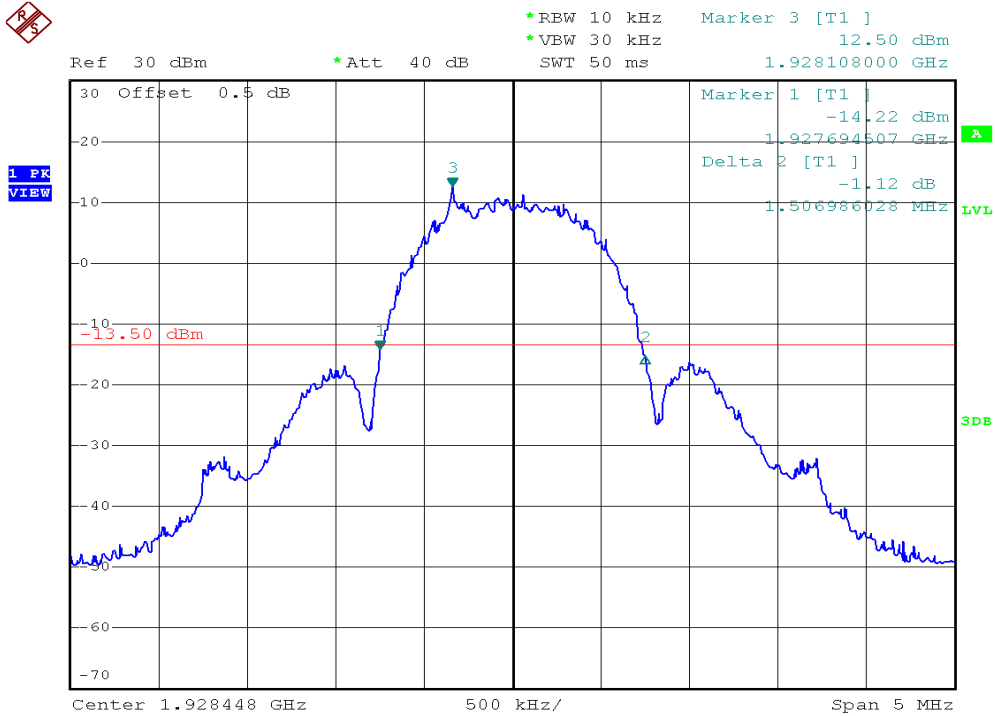

INTERTEK TESTING SERVICES

26dB Emission Bandwidth Plots

Plot 1A

Plot 1D

INTERTEK TESTING SERVICES

26dB Emission Bandwidth Plots

Plot 1G

Plot 1J