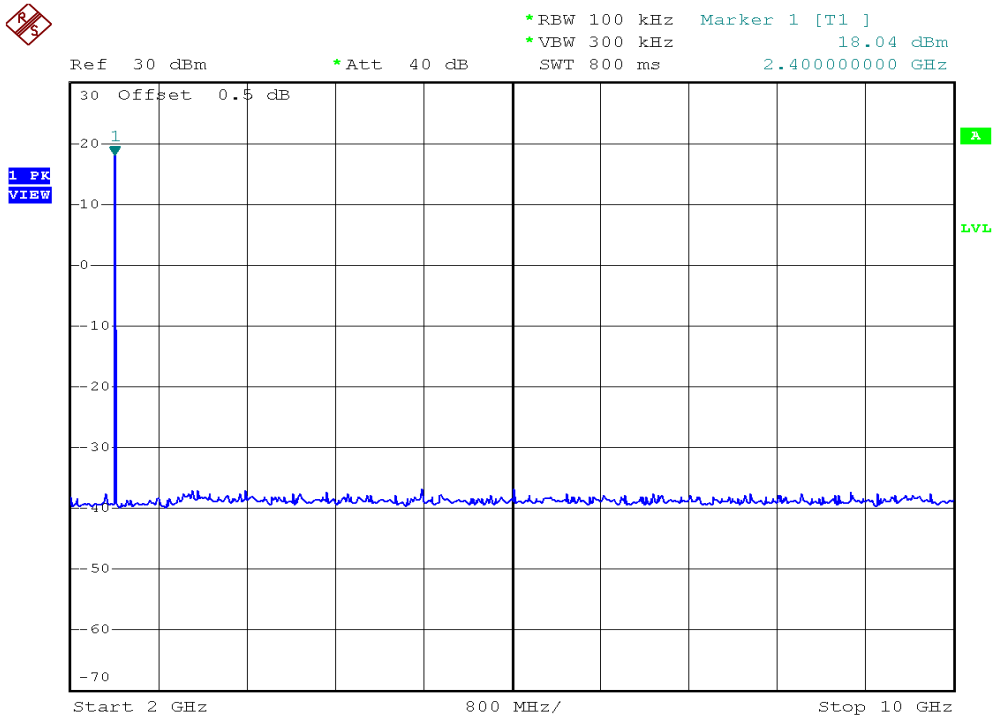

INTERTEK TESTING SERVICES

Out Band Antenna Conducted Emission Plots

Plot H6A1

Plot H6A2

INTERTEK TESTING SERVICES

Out Band Antenna Conducted Emission Plots

Plot H6B1

Plot H6B2

INTERTEK TESTING SERVICES

Out Band Antenna Conducted Emission Plots

Plot H6C1

Plot H6C2

INTERTEK TESTING SERVICES

Out Band Antenna Conducted Emission Plots

Plot H6D1

Plot H6D2