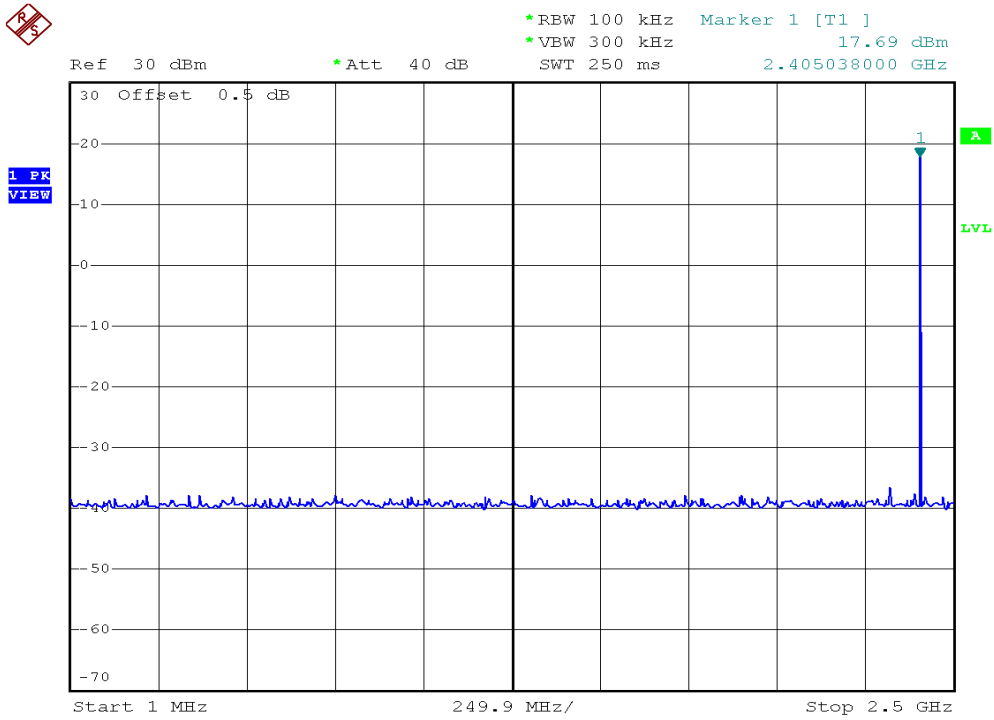

INTERTEK TESTING SERVICES

Out Band Antenna Conducted Emission Plots

Plot H6A1

Plot H6A2

INTERTEK TESTING SERVICES

Out Band Antenna Conducted Emission Plots

Plot H6B1

Plot H6B2

INTERTEK TESTING SERVICES

Out Band Antenna Conducted Emission Plots

Plot H6C1

Plot H6C2

INTERTEK TESTING SERVICES

Out Band Antenna Conducted Emission Plots

Plot H6D1

Plot H6D2