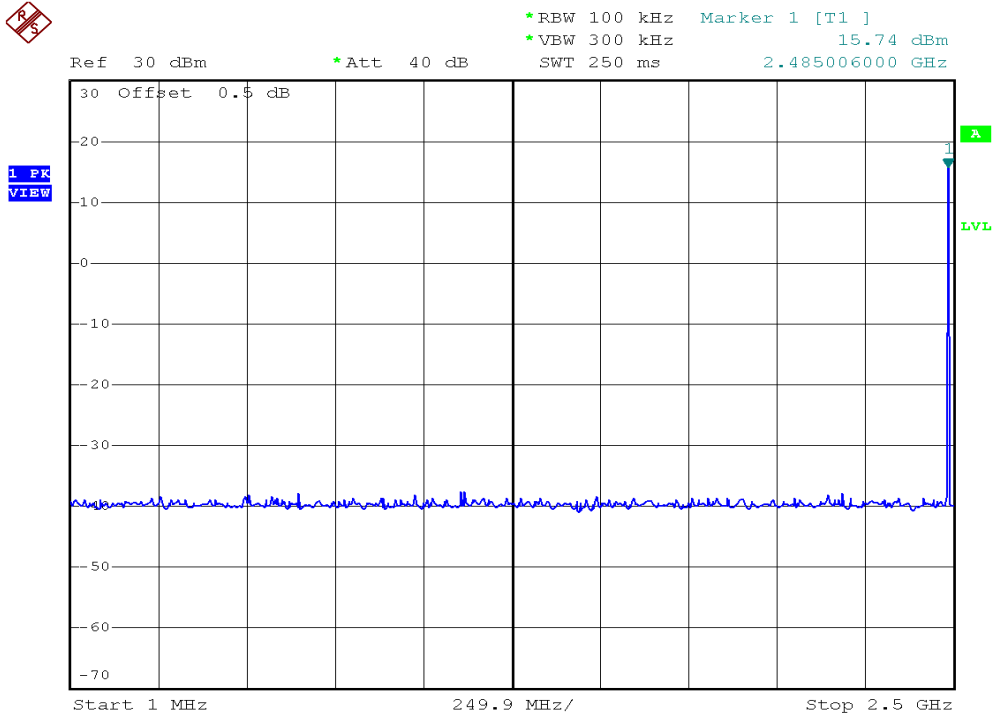

INTERTEK TESTING SERVICES

Out Band Antenna Conducted Emission Plots

Plot H6A1

Plot H6A2

INTERTEK TESTING SERVICES

Out Band Antenna Conducted Emission Plots

Plot H6B1

Plot H6B2

INTERTEK TESTING SERVICES

Out Band Antenna Conducted Emission Plots

Plot H6C1

Plot H6C2

INTERTEK TESTING SERVICES

Out Band Antenna Conducted Emission Plots

Plot H6D1

Plot H6D2