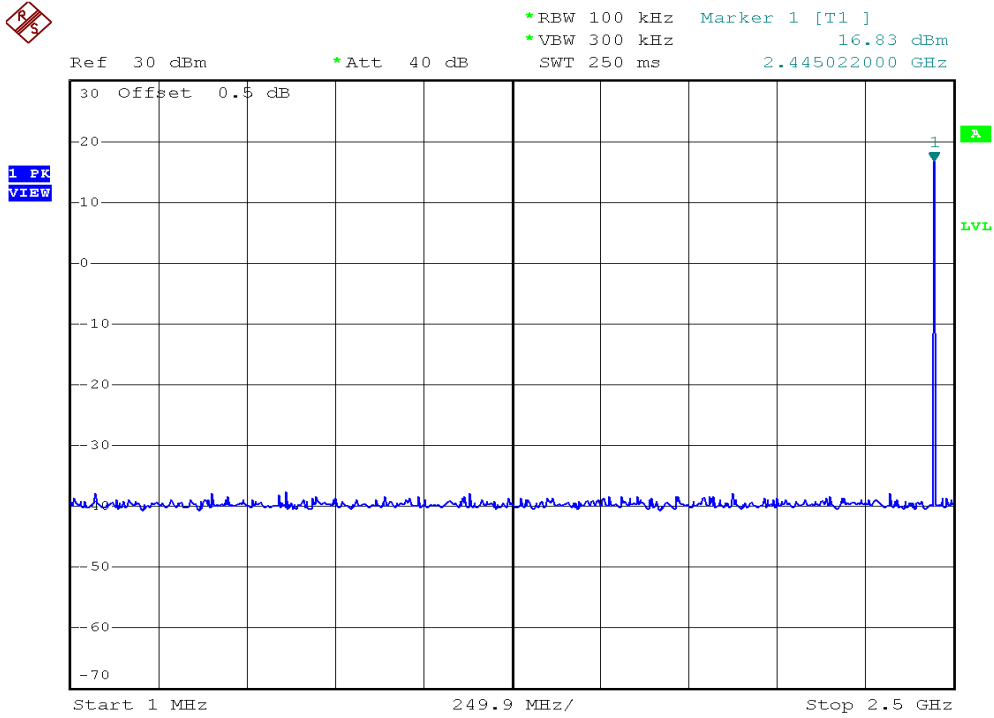

INTERTEK TESTING SERVICES

Out Band Antenna Conducted Emission Plots

Plot H6A1

Plot H6A2

INTERTEK TESTING SERVICES

Out Band Antenna Conducted Emission Plots

Plot H6B1

Plot H6B2

INTERTEK TESTING SERVICES

Out Band Antenna Conducted Emission Plots

Plot H6C1

Plot H6C2

INTERTEK TESTING SERVICES

Out Band Antenna Conducted Emission Plots

Plot H6D1

Plot H6D2