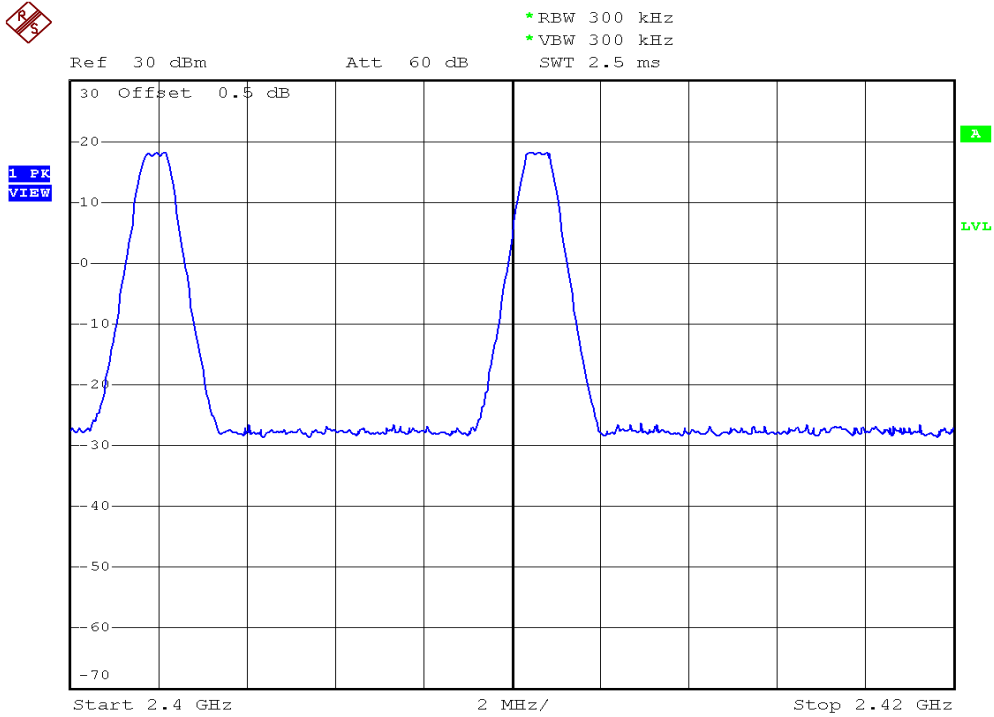

INTERTEK TESTING SERVICES

Minimum Number Hopping Frequencies Plots

Plot H3A

Plot H3B

INTERTEK TESTING SERVICES

Minimum Number Hopping Frequencies Plots

Plot H3C

Plot H3D

INTERTEK TESTING SERVICES

Minimum Number Hopping Frequencies Plots

Plot H3E

*RBW 300 kHz
*VBW 300 kHz

Ref 30 dBm Att 60 dB SWT 2.5 ms