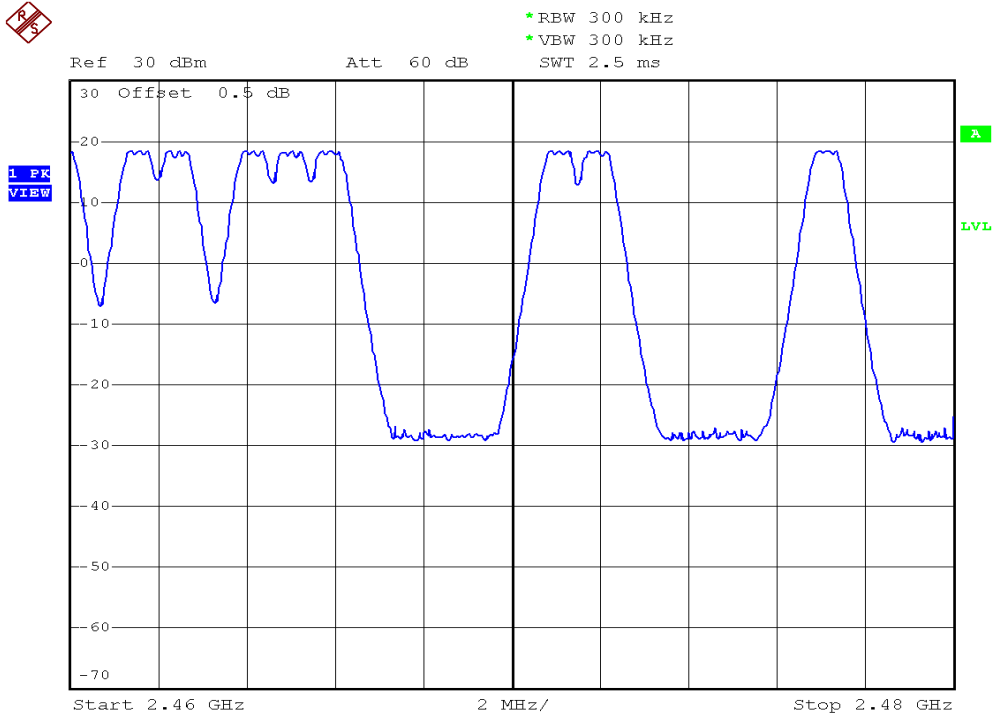

INTERTEK TESTING SERVICES

Minimum Number Hopping Frequencies Plots

Plot H3A

Plot H3B

INTERTEK TESTING SERVICES

Minimum Number Hopping Frequencies Plots

Plot H3C

Plot H3D

INTERTEK TESTING SERVICES

Minimum Number Hopping Frequencies Plots

Plot H3E

*RBW 300 kHz
*VBW 300 kHz

Ref 30 dBm Att 60 dB SWT 2.5 ms