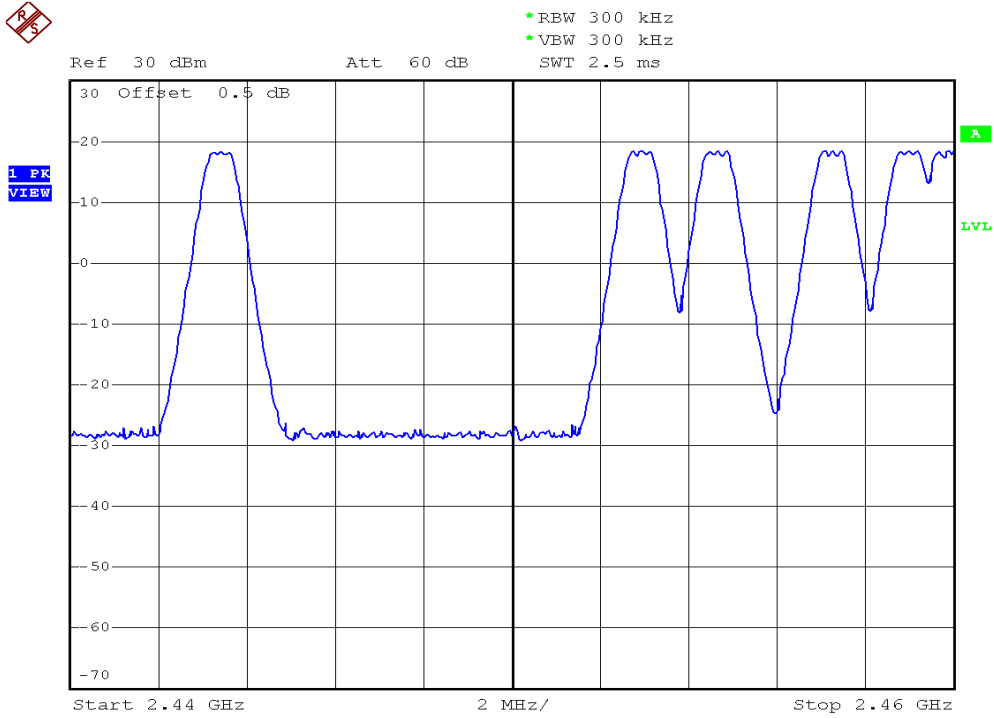

INTERTEK TESTING SERVICES

Minimum Number Hopping Frequencies Plots

Plot H3A

Plot H3B

INTERTEK TESTING SERVICES

Minimum Number Hopping Frequencies Plots

Plot H3C

Plot H3D

INTERTEK TESTING SERVICES

Minimum Number Hopping Frequencies Plots

Plot H3E

*RBW 300 kHz
*VBW 300 kHz

Ref 30 dBm Att 60 dB SWT 2.5 ms