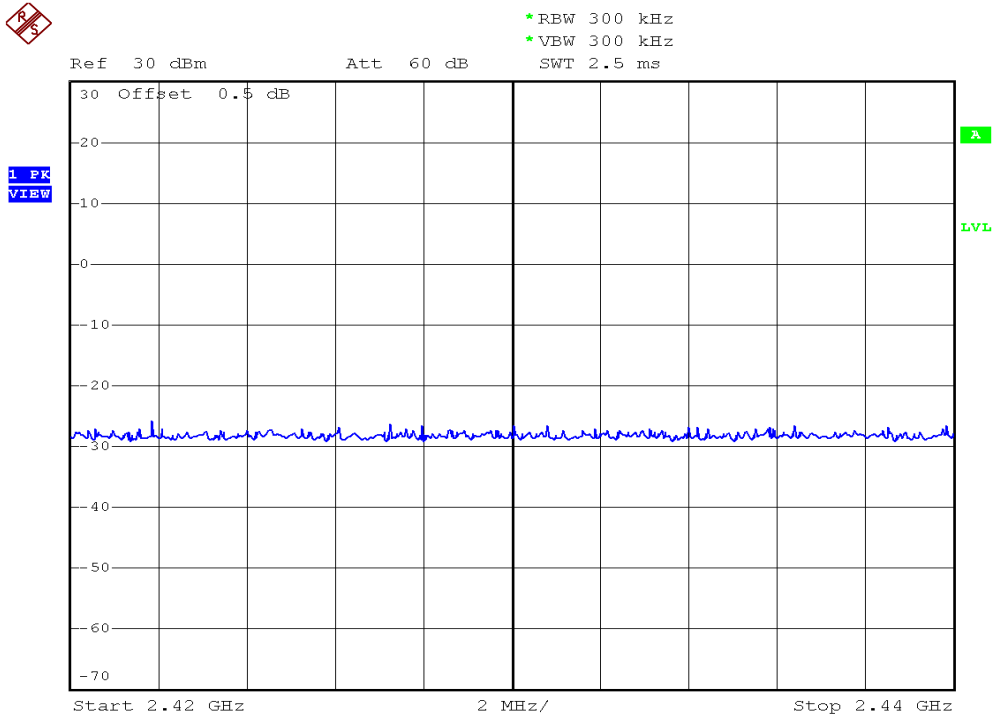

INTERTEK TESTING SERVICES

Minimum Number Hopping Frequencies Plots

Plot H3A

Plot H3B

INTERTEK TESTING SERVICES

Minimum Number Hopping Frequencies Plots

Plot H3C

Plot H3D

INTERTEK TESTING SERVICES

Minimum Number Hopping Frequencies Plots

Plot H3E

*RBW 300 kHz
*VBW 300 kHz

Ref 30 dBm Att 60 dB SWT 2.5 ms