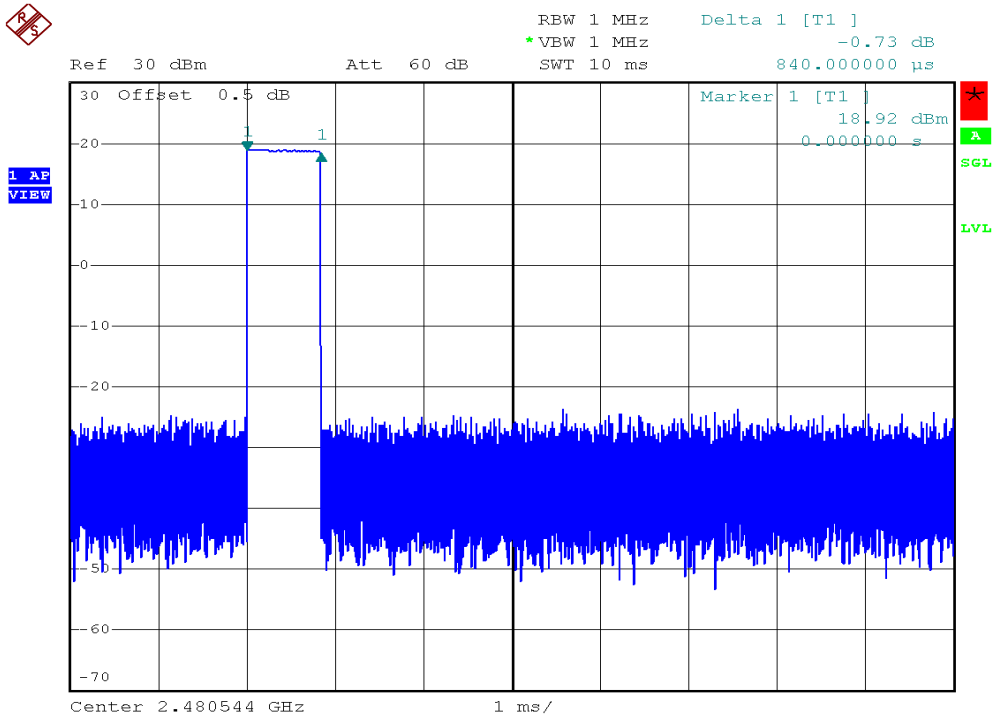

INTERTEK TESTING SERVICES

Average Channel Occupancy Time Plots

Plot H5A

Plot H5B (Single-slot operation)

INTERTEK TESTING SERVICES

Average Channel Occupancy Time Plots

Plot H5C (Single-slot operation)