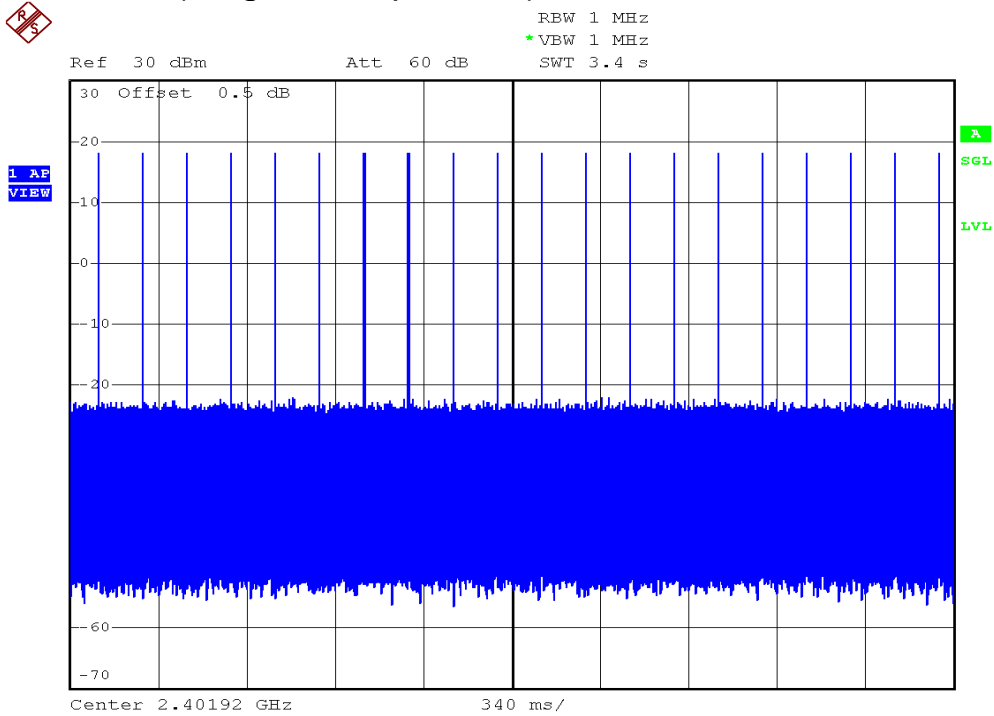

INTERTEK TESTING SERVICES

Average Channel Occupancy Time Plots

Plot H5A

Plot H5B (Single-slot operation)

INTERTEK TESTING SERVICES

Average Channel Occupancy Time Plots

Plot H5C (Single-slot operation)