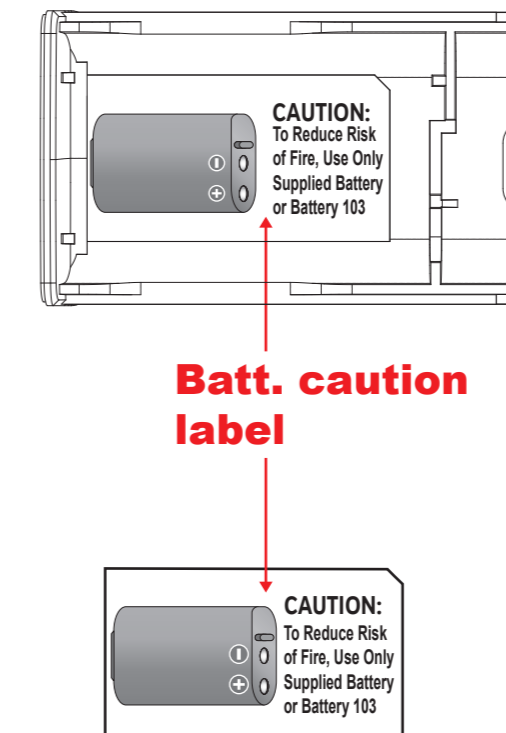

30-007228-010-100 CHR BTM
(FOR EP562)

EP56XX MODELS ENGRAVING

30-007333-010-100 HS REAR
(FOR EP5632/EP562)

30-007358-000-100 BS BTM
(FOR EP5632)

Base Battery Drawer
30-007371-010-100
(FOR EP5632)

Text engraved in recess 0.3 mm depth
Text surface in high gloss

Text engraved in 0.3 mm raise