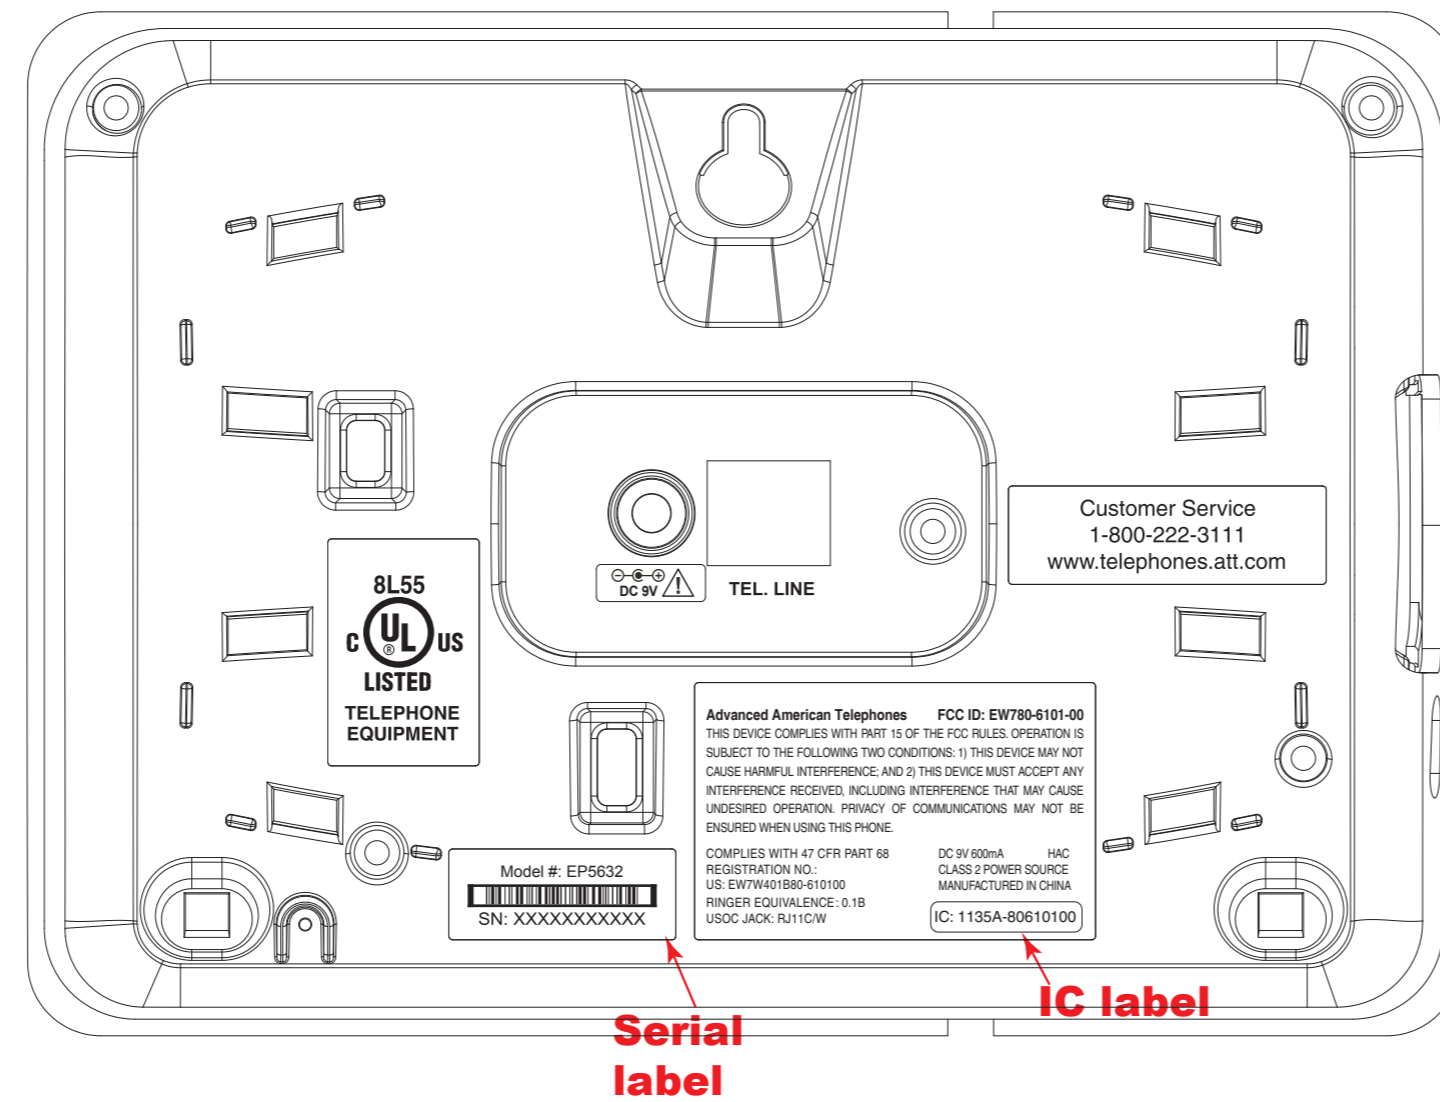

30-007228-010-100 CHR BTM
(FOR EP562)

EP56XX MODELS ENGRAVING

30-007333-010-100 HS REAR
(FOR EP5632/EP562)

30-007358-000-100 BS BTM
(FOR EP5632)

Base Battery Drawer
30-007371-010-100
(FOR EP5632)

Text engraved in recess 0.3 mm depth
Text surface in high gloss

Text engraved in 0.3 mm raise