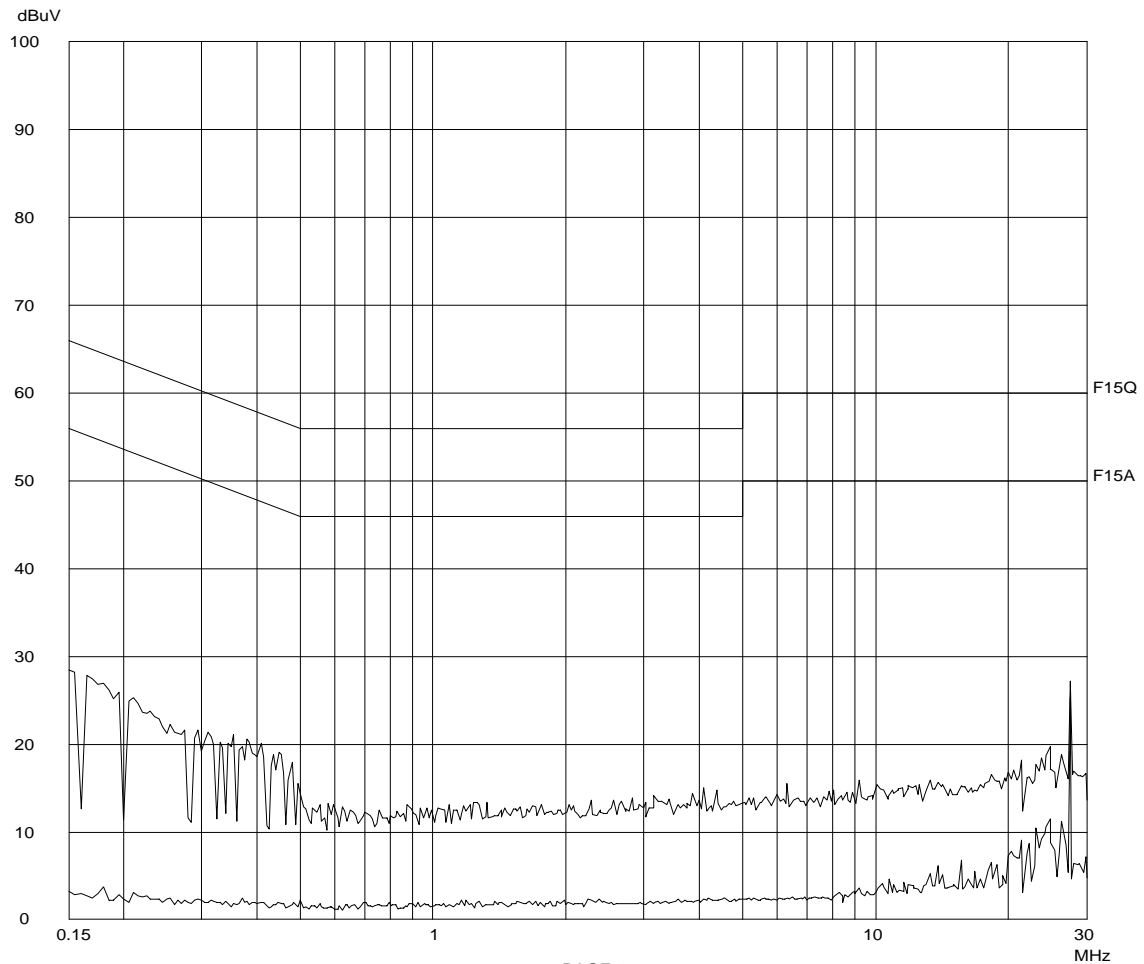

Report No.: 07116271  
Talk Mode

Report No.:07116271

Scan Settings (1 Range)

|----- Frequencies -----||----- Receiver Settings -----|

Start	Stop	Step	IF BW	Detector	M-Time	Atten	Preamp	OpRge
150k	30M	5k	10k	PK+AV	10ms	AUTO	LN OFF	60dB

Final Measurement: x QP / + AV

Meas Time: 1 s  
Subranges: 16  
Acc Margin: 20dB

Transducer No. Start Stop Name

2	1	9k	30M	EW0700
	12	9k	30M	EW0090

Report No.: 07116271  
Talk Mode

Report No.:07116271

Scan Settings (1 Range)

|----- Frequencies -----||----- Receiver Settings -----|

Start	Stop	Step	IF BW	Detector	M-Time	Atten	Preamp	OpRge
150k	30M	5k	10k	PK+AV	10ms	AUTO	LN OFF	60dB

Final Measurement Results:

no Results

Ctrl No.: N/A