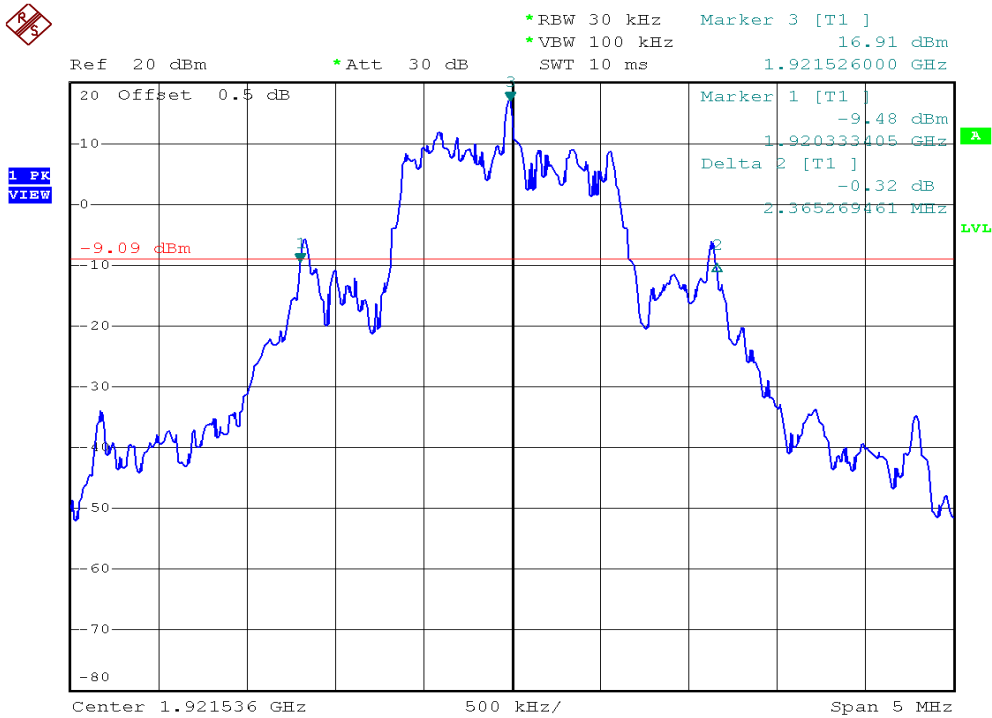

INTERTEK TESTING SERVICES

26dB Emission Bandwidth Plots

Plot 1A

Plot 1D

INTERTEK TESTING SERVICES

26dB Emission Bandwidth Plots

Plot 1G

Plot 1J