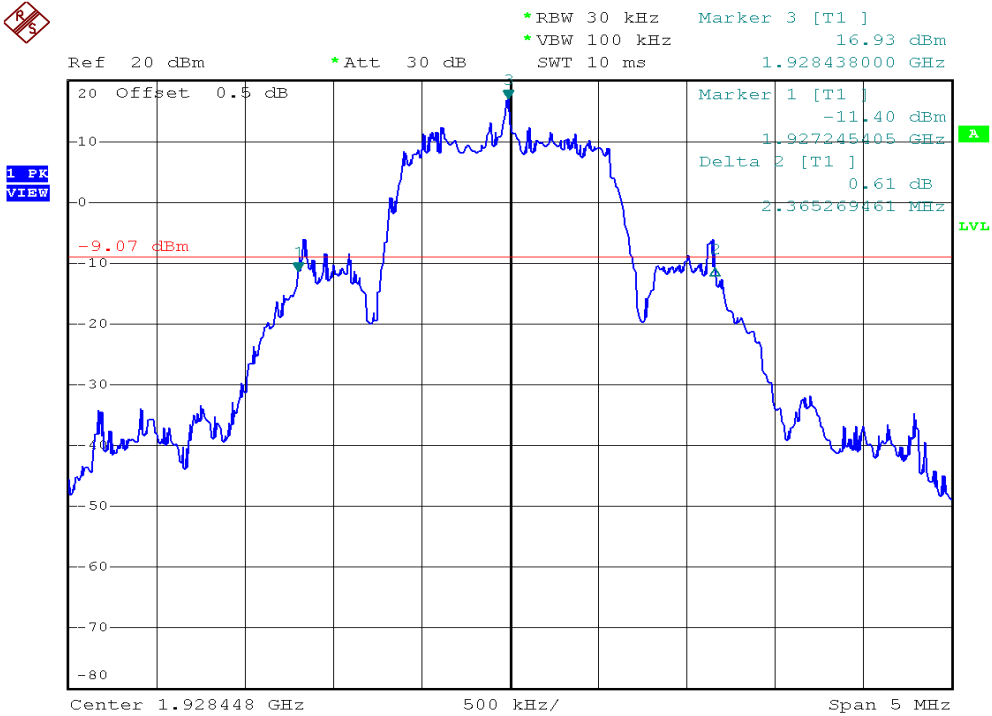

INTERTEK TESTING SERVICES

26dB Emission Bandwidth Plots

Plot 1A

Plot 1D

INTERTEK TESTING SERVICES

26dB Emission Bandwidth Plots

Plot 1G

Plot 1J