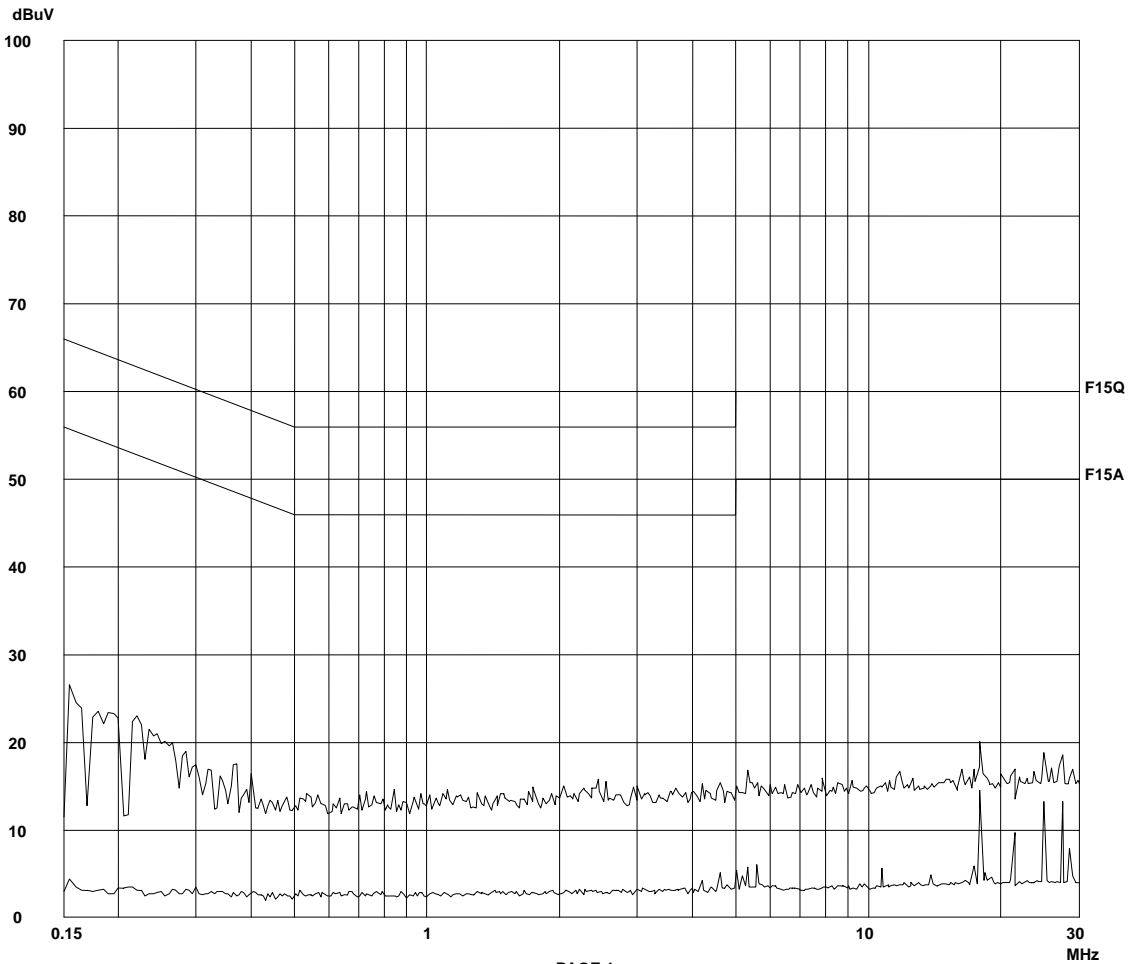

Tested By: Hong, Report No.: 07033861

Scan Settings (1 Range)

Frequencies				Receiver Settings			
Start	Stop	Step	IF BW	Detector	M-Time	Atten	Preamp OpRge
150k	30M	5k	10k	PK+AV	10ms	AUTO LN	OFF 60dB

Final Measurement: x QP / + AV

Meas Time: 1 s
Subranges: 16
Acc Margin: 20dB

Transducer No.	Start	Stop	Name
2 1	9k	30M	EW0700
12	9k	30M	EW0090

Tested By:Hong, Report No.:07033861

Scan Settings (1 Range)

|----- Frequencies -----||----- Receiver Settings -----|

Start	Stop	Step	IF BW	Detector	M-Time	Atten	Preamp	OpRge
150k	30M	5k	10k	PK+AV	10ms	AUTO	LN OFF	60dB

Final Measurement Results:

no Results