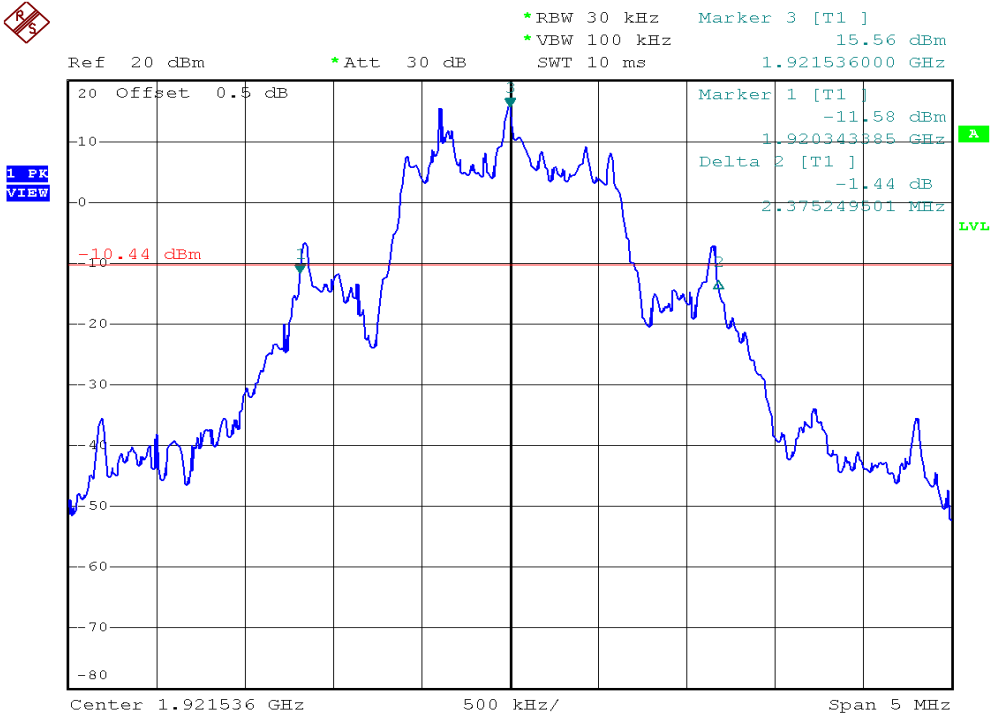

INTERTEK TESTING SERVICES

26dB Emission Bandwidth Plots

Plot 1A

Plot 1D

INTERTEK TESTING SERVICES

26dB Emission Bandwidth Plots

Plot 1G

Plot 1J