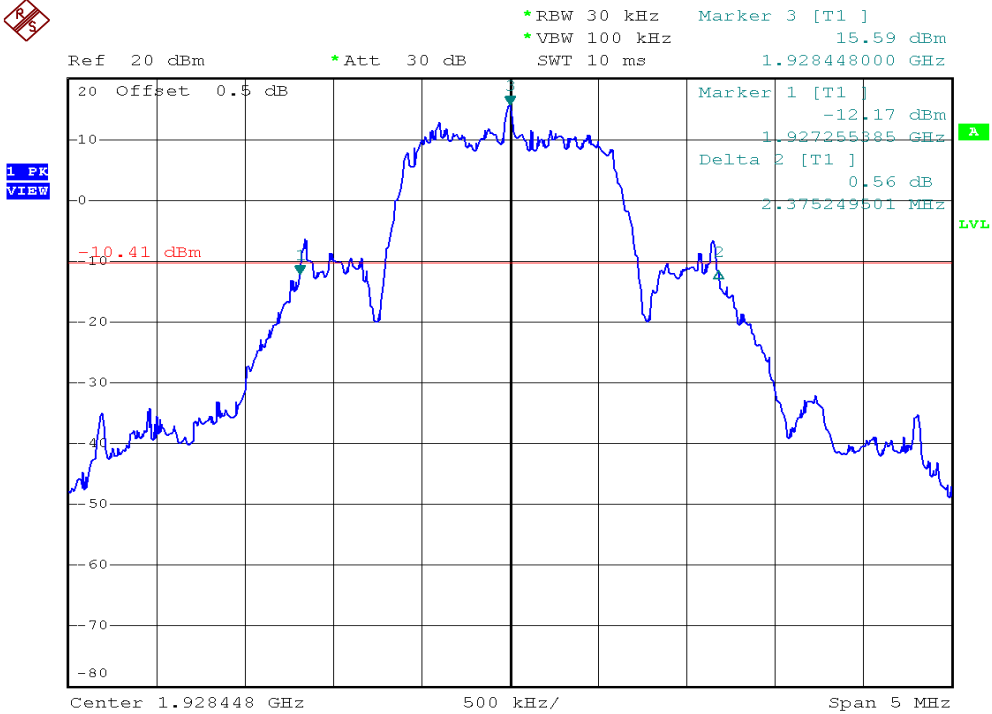

INTERTEK TESTING SERVICES

26dB Emission Bandwidth Plots

Plot 1A

Plot 1D

INTERTEK TESTING SERVICES

26dB Emission Bandwidth Plots

Plot 1G

Plot 1J