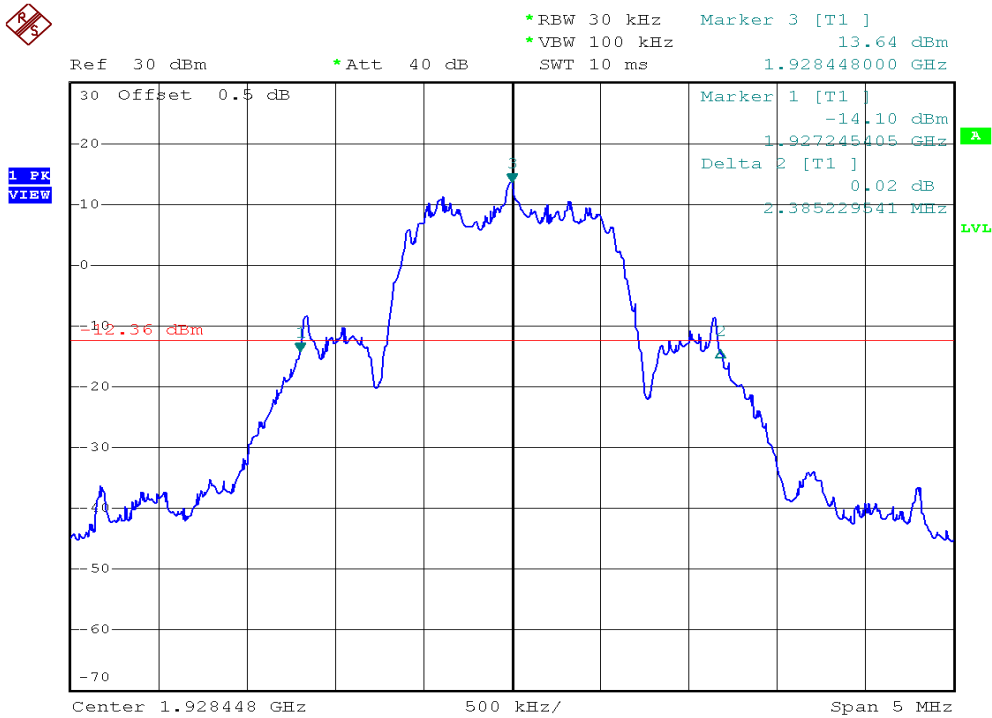

INTERTEK TESTING SERVICES

26dB Emission Bandwidth Plots

Plot 1A

Plot 1D

INTERTEK TESTING SERVICES

26dB Emission Bandwidth Plots

Plot 1G

Plot 1J