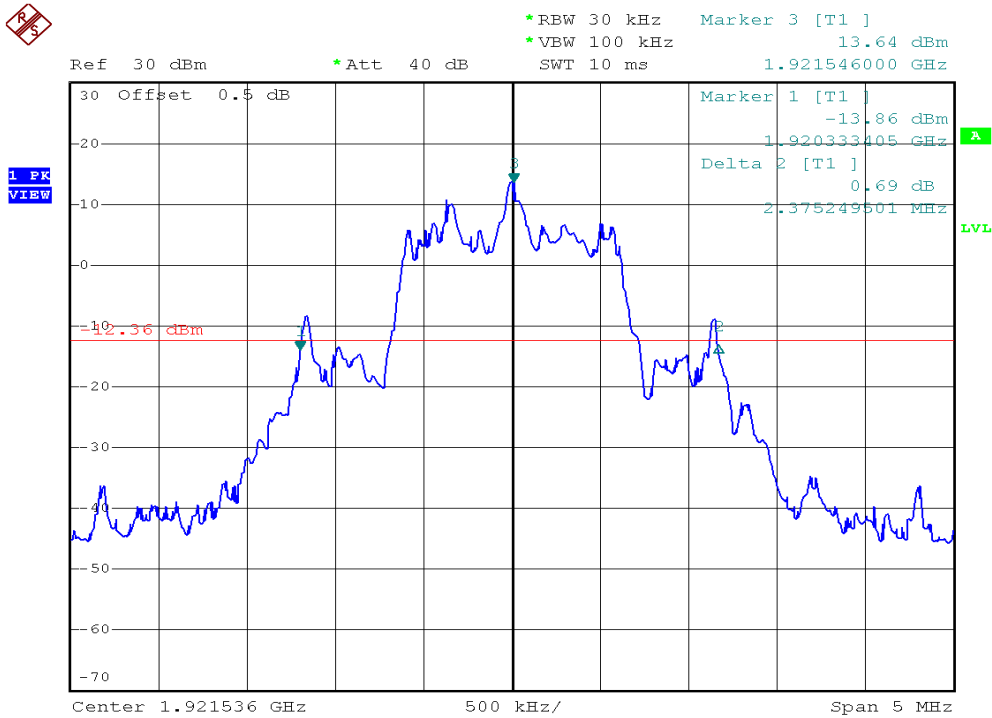

INTERTEK TESTING SERVICES

26dB Emission Bandwidth Plots

Plot 1A

Plot 1D

INTERTEK TESTING SERVICES

26dB Emission Bandwidth Plots

Plot 1G

Plot 1J